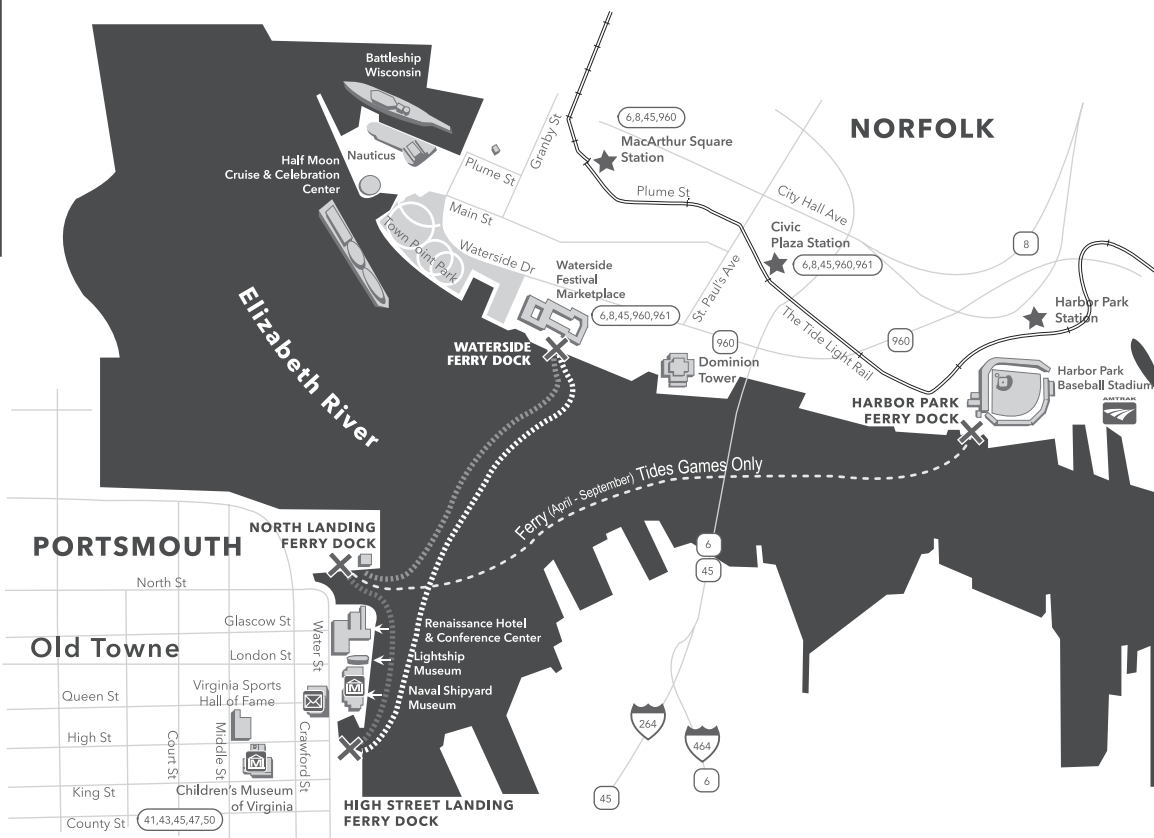

ROUTE 090 Norfolk To Portsmouth

Effective: October 5, 2014

Legend

- Weekday & Weekend
- Limited Service
- 1 Bus Routes
- ★ Light Rail Stations
- Amtrak Station
- Post Office
- Museums

PM times are in bold.
F - Friday only

WINTER SCHEDULE

Labor Day to Memorial Day

30 Minute Schedule

		<i>Time of first Departure</i>	<i>Time of last Departure</i>	
MONDAY - THURSDAY	High Street	5:30 a.m.	9:30 p.m.	Additional peak-hour service is not available. Times are span/duration of service.
	North Landing	5:35 a.m.	9:35 p.m.	
	Waterside	5:45 a.m.	9:45 p.m.	
FRIDAY	High Street	5:30 a.m.	11:30 p.m.	Additional peak-hour service is not available. Times are span/duration of service.
	North Landing	5:35 a.m.	11:35 p.m.	
	Waterside	5:45 a.m.	11:45 p.m.	
SATURDAY	High Street	10:00 a.m.	11:30 p.m.	Additional peak-hour service is not available. Times are span/duration of service.
	North Landing	10:05 a.m.	11:35 p.m.	
	Waterside	10:15 a.m.	11:45 p.m.	
SUNDAY	High Street	10:00 a.m.	9:30 p.m.	Additional peak-hour service is not available. Times are span/duration of service.
	North Landing	10:05 a.m.	9:35 p.m.	
	Waterside	10:15 a.m.	9:45 p.m.	

SUMMER SCHEDULE

Labor Day to Memorial Day

30 Minute Schedule

Additional Peak Hour Service
(15 minute intervals)

		<i>Time of first Departure</i>	<i>Time of last Departure</i>	<i>Time of first Departure</i>	<i>Time of last Departure</i>
MONDAY - THURSDAY	High Street	5:30 a.m.	11:30 p.m.	Additional peak-hour service is not available. Times are span/duration of service.	
	North Landing	5:35 a.m.	11:35 p.m.		
	Waterside	5:45 a.m.	11:45 p.m.		
FRIDAY	High Street	5:30 a.m.	11:30 p.m.	High Street	4:00 p.m. - 10:00 p.m.
	North Landing	5:35 a.m.	11:35 p.m.	North Landing	4:05 p.m. - 10:05 p.m.
	Waterside	5:45 a.m.	11:45 p.m.	Waterside	4:15 p.m. - 10:15 p.m.
SATURDAY	High Street	10:00 a.m.	11:30 p.m.	High Street	2:00 p.m. - 8:00 p.m.
	North Landing	10:05 a.m.	11:35 p.m.	North Landing	2:05 p.m. - 8:05 p.m.
	Waterside	10:15 a.m.	11:45 p.m.	Waterside	2:15 p.m. - 8:15 p.m.
SUNDAY	High Street	10:00 a.m.	11:30 p.m.	High Street	12:00 p.m. - 6:00 p.m.
	North Landing	10:05 a.m.	11:35 p.m.	North Landing	12:05 p.m. - 6:05 p.m.
	Waterside	10:15 a.m.	11:45 p.m.	Waterside	12:15 p.m. - 6:15 p.m.