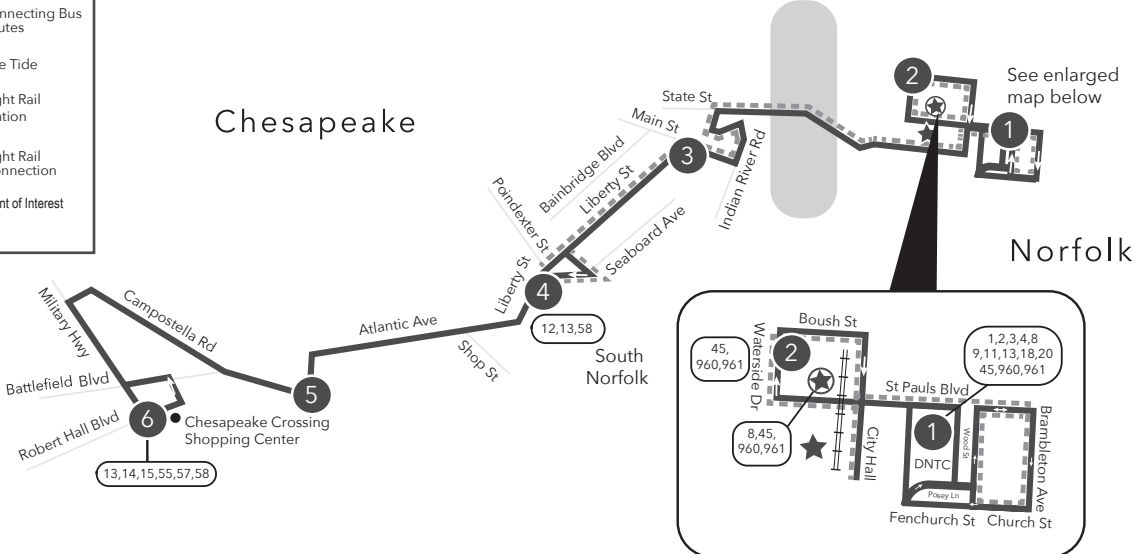

Route 006 Downtown Norfolk / South Norfolk / Robert Hall Blvd

Legend

- Weekday & Saturday
- Sunday
- Streets
- Time Point
- Connecting Bus Routes
- The Tide
- Light Rail Station
- Light Rail Connection
- Point of Interest

SUNDAY:
 From Downtown Norfolk Transit Center to Seaboard Ave & Liberty St

1	2	3	4
Downtown Norfolk Transit Center	Waterside Dr Commercial Pl	Main St Berkley Ave	Seaboard Ave Liberty St
5:54	5:58	6:10	6:15
6:54	6:58	7:10	7:15
7:54	7:58	8:10	8:15
8:53	8:57	9:09	9:15
9:53	9:57	10:09	10:15
10:53	10:57	11:09	11:15
11:53	11:57	12:09	12:15
12:53	12:57	1:09	1:15
1:53	1:57	2:09	2:15
2:53	2:57	3:09	3:15
3:53	3:57	4:09	4:15
4:53	4:57	5:09	5:15
5:55	5:59	6:11	6:15

SUNDAY:
 From Seaboard Ave & Liberty St to Downtown Norfolk Transit Center

4	3	2	1
Seaboard Ave Liberty St	Main St Berkley Ave	Waterside Dr Commercial Pl	Downtown Norfolk Transit Center
6:18	6:25	6:33	6:44
7:18	7:25	7:33	7:44
8:18	8:25	8:33	8:44
9:18	9:25	9:33	9:44
10:18	10:25	10:33	10:44
11:18	11:25	11:33	11:44
12:18	12:25	12:34	12:46
1:18	1:25	1:34	1:46
2:18	2:25	2:34	2:46
3:18	3:25	3:34	3:46
4:18	4:25	4:34	4:46
5:18	5:25	5:34	5:46
6:18	6:25	6:33	6:44