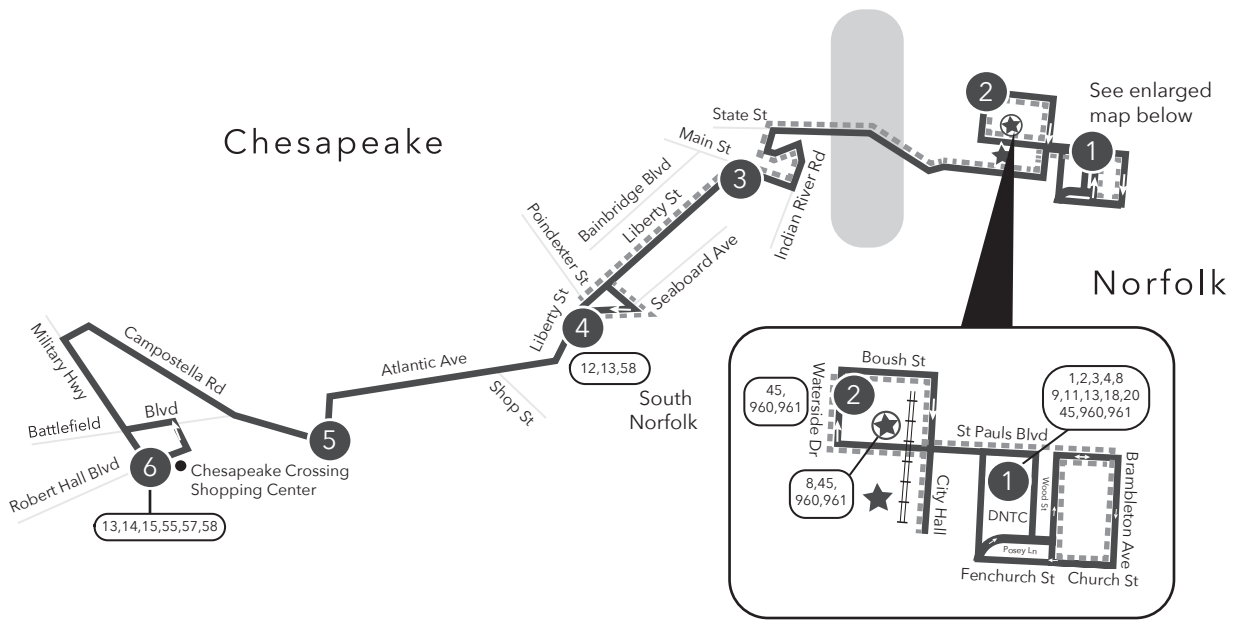

ROUTE 006 Downtown Norfolk / South Norfolk / Robert Hall Blvd

Effective: July 16, 2017

Legend

- Weekday & Saturday
- Sunday
- Streets
- Time Point
- Connecting Bus Routes
- The Tide
- Light Rail Station
- Light Rail Connection
- Point of Interest

SUNDAY: From Downtown Norfolk Transit Center to Seaboard Ave & Liberty St | **SUNDAY:** From Seaboard Ave & Liberty St to Downtown Norfolk Transit Center

1	2	3	4	4	3	2	1
Downtown Norfolk Transit Center	Waterside Dr Commercial Pl	Main St Berkley Ave	Seaboard Ave Liberty St	Seaboard Ave Liberty St	Main St Berkley Ave	Waterside Dr Commercial Pl	Downtown Norfolk Transit Center
5:54	5:58	6:10	6:15	6:18	6:25	6:33	6:44
6:54	6:58	7:10	7:15	7:18	7:25	7:33	7:44
7:54	7:58	8:10	8:15	8:18	8:25	8:33	8:44
8:53	8:57	9:09	9:15	9:18	9:25	9:33	9:44
9:53	9:57	10:09	10:15	10:18	10:25	10:33	10:44
10:53	10:57	11:09	11:15	11:18	11:25	11:33	11:44
11:53	11:57	12:09	12:15	12:18	12:25	12:34	12:46
12:53	12:57	1:09	1:15	1:18	1:25	1:34	1:46
1:53	1:57	2:09	2:15	2:18	2:25	2:34	2:46
2:53	2:57	3:09	3:15	3:18	3:25	3:34	3:46
3:53	3:57	4:09	4:15	4:18	4:25	4:34	4:46
4:53	4:57	5:09	5:15	5:18	5:25	5:34	5:46
5:55	5:59	6:11	6:15	6:18	6:25	6:33	6:44