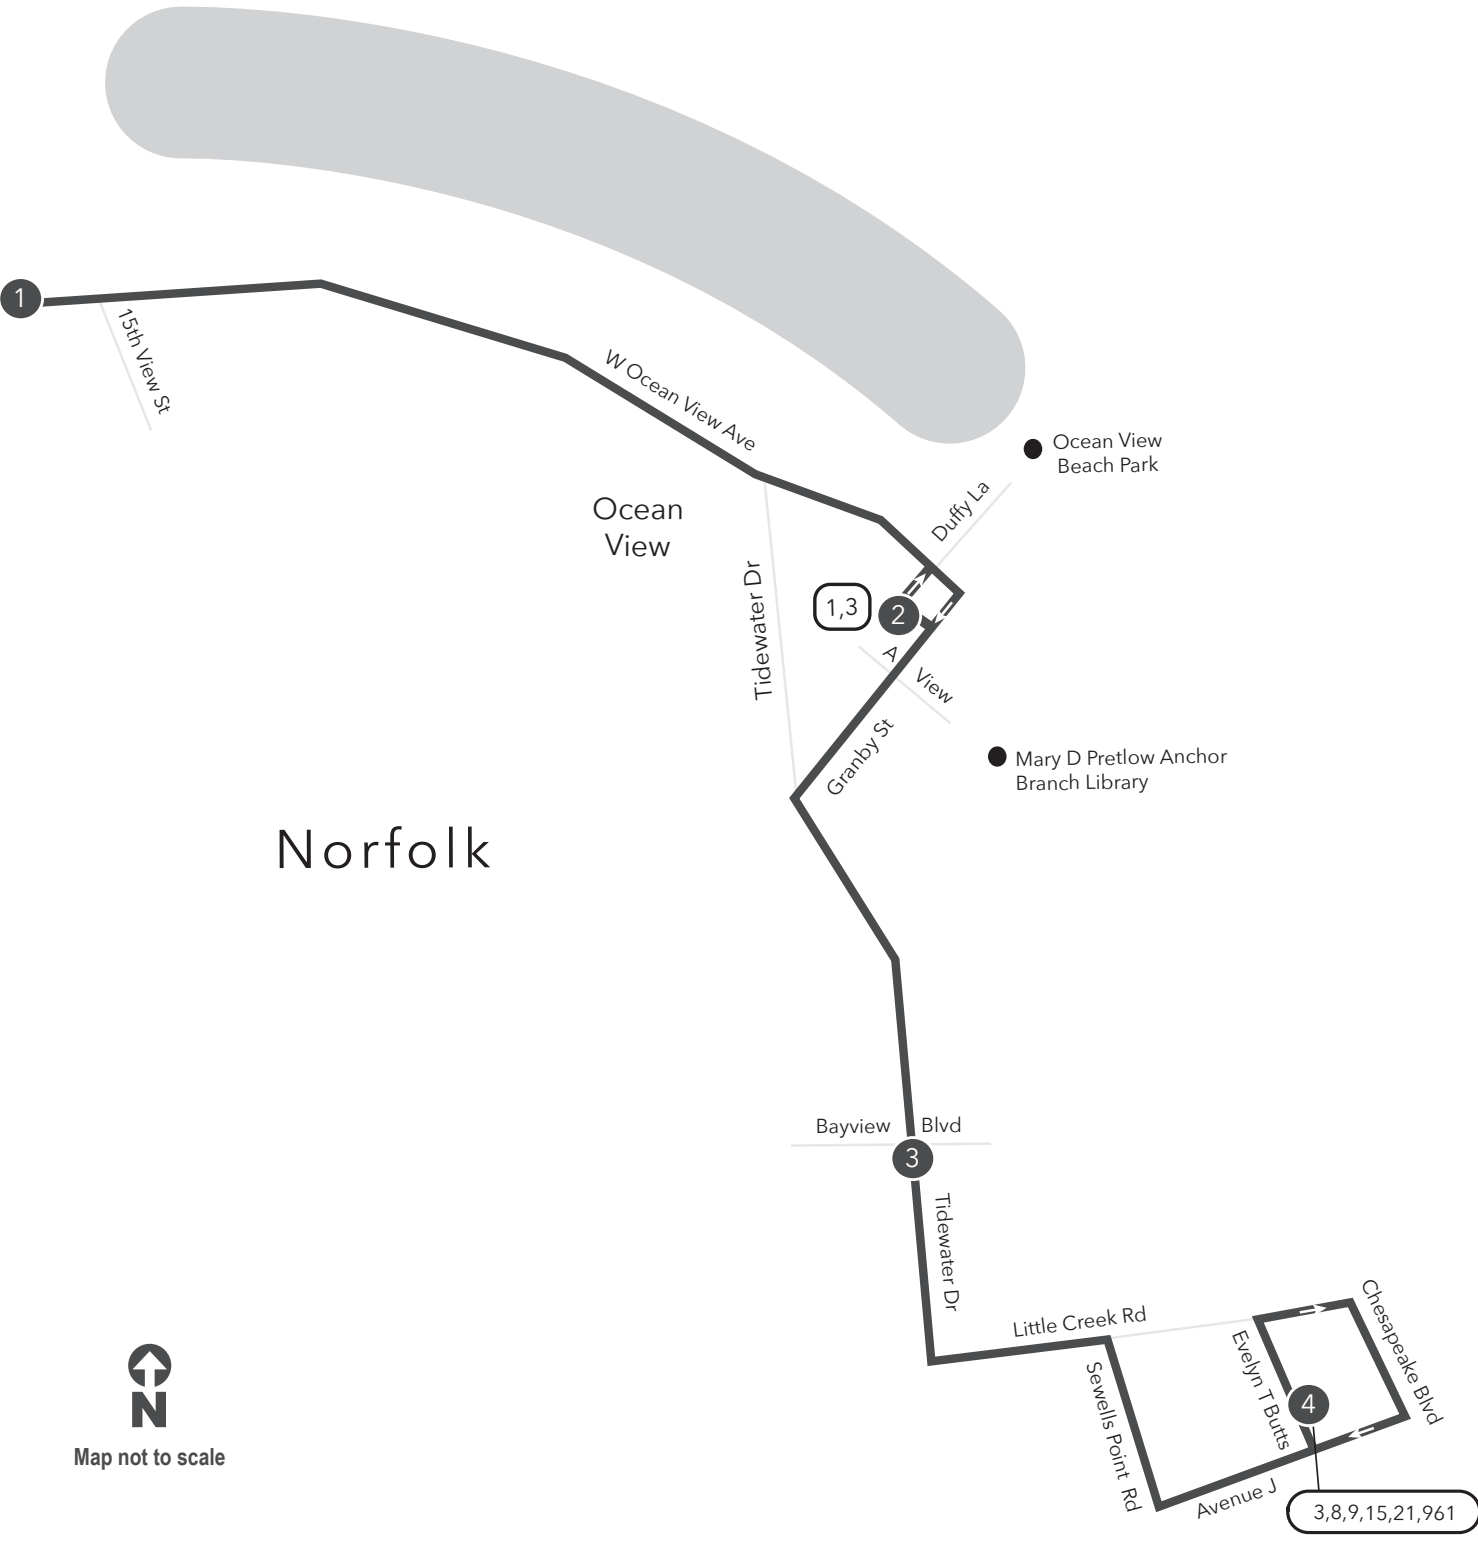

Route 005 Willoughby / Evelyn T Butts

Legend

- Weekday & Saturday
- Streets
- 1 Time Point
- 1,3 Connecting Bus Routes
- Point of Interest

Map not to scale

PM times are shaded & in bold.

WEEKDAY:

From Willoughby to Evelyn T Butts

WEEKDAY:

From Evelyn T Butts to Willoughby

1	2	3	4	4	3	2	1
Willoughby	Ocean View Ave Granby St	Tidewater Dr Bayview Blvd	Little Creek Rd Evelyn T Butts Ave	Little Creek Rd Evelyn T Butts Ave	Tidewater Dr Bayview Blvd	Ocean View Ave Granby St	Willoughby
6:12	6:25	6:31	6:38	6:48	6:57	7:03	7:09
7:12	7:26	7:32	7:38	7:48	7:57	8:03	8:09
8:12	8:26	8:32	8:38	8:48	8:57	9:03	9:10
9:13	9:26	9:31	9:38	9:48	9:58	10:04	10:11
10:14	10:27	10:32	10:39	10:48	10:58	11:04	11:11
11:14	11:27	11:32	11:39	11:48	11:58	12:04	12:11
12:14	12:27	12:32	12:38	12:48	12:59	1:05	1:12
1:15	1:28	1:33	1:39	1:48	1:59	2:06	2:14
2:17	2:29	2:35	2:42	2:48	2:58	3:05	3:13
3:16	3:28	3:34	3:41	3:48	3:58	4:05	4:13
4:16	4:28	4:34	4:41	4:48	4:59	5:06	5:14
5:17	5:29	5:35	5:42	5:48	5:59	6:06	6:14

SATURDAY:

From Willoughby to Evelyn T Butts

SATURDAY:

From Evelyn T Butts to Willoughby

1	2	3	4	4	3	2	1
Willoughby	Ocean View Ave Granby St	Tidewater Dr Bayview Blvd	Little Creek Rd Evelyn T Butts Ave	Little Creek Rd Evelyn T Butts Ave	Tidewater Dr Bayview Blvd	Ocean View Ave Granby St	Willoughby
7:17	7:27	7:33	7:40	7:48	7:57	8:01	8:09
8:17	8:27	8:33	8:40	8:48	8:57	9:01	9:09
9:17	9:28	9:34	9:42	9:48	9:58	10:03	10:11
10:17	10:28	10:34	10:42	10:48	10:58	11:03	11:11
11:17	11:28	11:34	11:42	11:48	11:58	12:03	12:11
12:17	12:28	12:34	12:42	12:48	12:58	1:03	1:11
1:17	1:28	1:34	1:42	1:48	1:58	2:03	2:11
2:17	2:28	2:34	2:42	2:48	2:58	3:02	3:10
3:17	3:27	3:33	3:41	3:48	4:00	4:04	4:12
4:17	4:27	4:33	4:41	4:48	5:00	5:04	5:12
5:17	5:27	5:33	5:41	5:48	6:00	6:04	6:12

Route 005

Willoughby / Evelyn T. Butts

Effective: 10.01.17