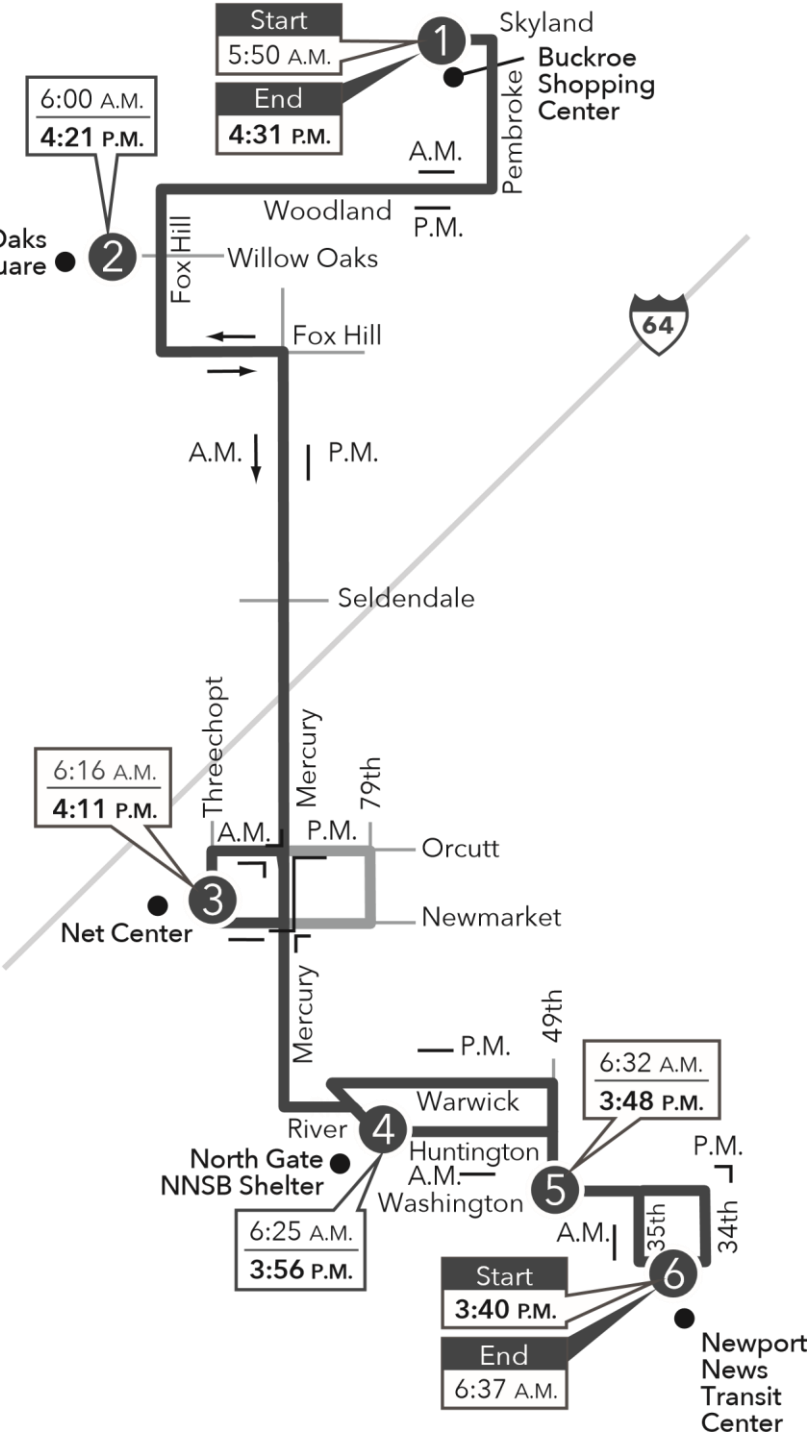

# Route 405 NNTC/Buckroe Shopping Ctr

Map not to scale

**Legend**

- Bus Route
- P.M. Route
- Time Point
- Points of Interest