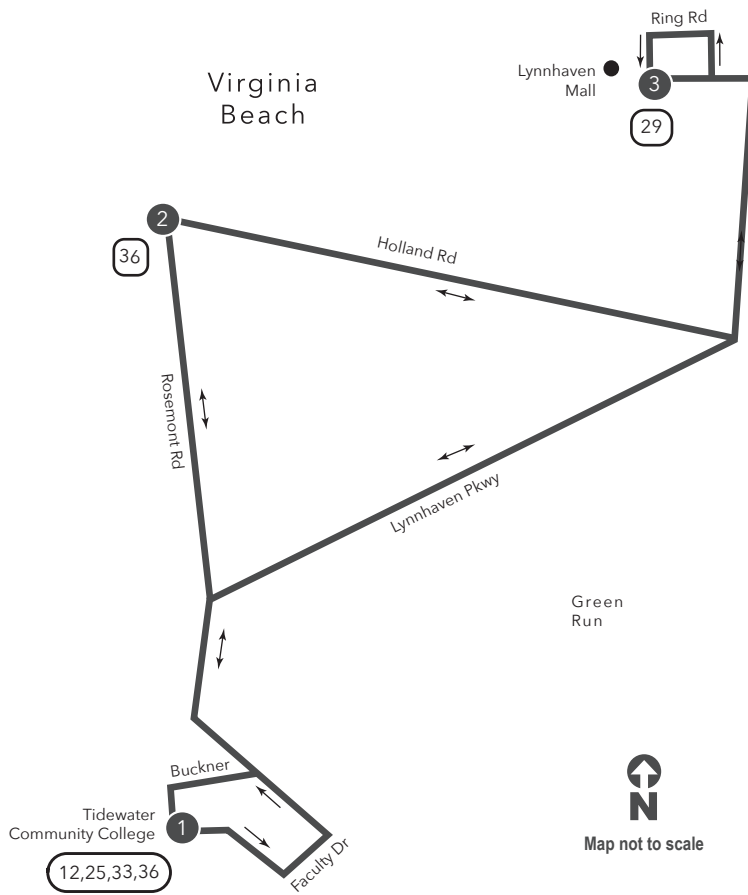

Route 026 Lynnhaven Mall / TCC Virginia Beach

Legend

- Weekday - Saturday
- Streets
- Time Point
- Connecting Bus Routes
- Point of Interest

PM times are shaded & in bold.

WEEKDAY: From TCC Virginia Beach Campus to Lynnhaven Mall **WEEKDAY:** From Lynnhaven Mall to TCC Virginia Beach Campus

1	2	3	3	2	1
TCC VA Beach	Rosemont Rd Holland Rd	Lynnhaven Mall	Lynnhaven Mall	Rosemont Rd Holland Rd	TCC VA Beach
6:48	6:55	7:04	6:29	6:38	6:45
7:18	7:25	7:34	7:11	7:21	7:30
7:48	-	8:01	7:37	-	7:45
8:15	8:22	8:31	8:02	8:12	8:21
8:48	-	9:01	8:36	-	8:45
9:15	9:23	9:32	9:06	9:17	9:25
9:48	-	10:01	9:36	-	9:45
10:15	10:23	10:32	10:06	10:17	10:25
10:48	-	11:01	10:35	-	10:45
11:15	11:23	11:32	11:05	11:16	11:24
11:48	-	12:01	11:35	-	11:45
12:13	12:22	12:31	12:05	12:16	12:24
12:48	-	1:01	12:35	-	12:45
1:15	1:24	1:33	1:05	1:16	1:24
1:48	-	2:01	1:35	-	1:45
2:13	2:22	2:31	2:05	2:16	2:24
2:48	-	3:01	2:34	-	2:45
3:13	3:22	3:31	3:04	3:15	3:24
3:34	-	3:47	3:34	-	3:45
3:48	3:57	4:06	4:25	4:36	4:45
4:48	-	5:01	5:04	-	5:15
5:18	5:27	5:38	5:26	5:37	5:46
5:50	-	6:03	5:48	-	5:59
6:03	6:12	6:21	6:26	6:37	6:46

SATURDAY: From TCC Virginia Beach Campus to Lynnhaven Mall **SATURDAY:** From Lynnhaven Mall to TCC Virginia Beach Campus

1	2	3	3	2	1
TCC VA Beach	Rosemont Rd Holland Rd	Lynnhaven Mall	Lynnhaven Mall	Rosemont Rd Holland Rd	TCC VA Beach
7:32	7:38	7:45	7:37	-	7:45
7:48	-	8:01	8:01	8:10	8:17
8:18	8:24	8:31	8:37	-	8:46
8:48	-	9:01	9:02	9:11	9:18
9:18	9:25	9:32	9:37	-	9:46
9:48	-	10:01	10:03	10:12	10:19
10:20	10:27	10:34	10:37	-	10:47
10:48	-	11:01	11:02	11:11	11:18
11:18	11:25	11:32	11:35	-	11:45
11:48	-	12:01	12:03	12:12	12:19
12:21	12:28	12:35	12:36	-	12:46
12:48	-	1:01	12:59	1:08	1:15
1:18	1:25	1:32	1:35	-	1:45
1:48	-	2:01	1:43	1:52	1:59
2:15	2:23	2:32	2:34	-	2:45
2:48	-	3:01	3:07	3:16	3:25
3:28	3:36	3:45	3:48	-	3:59
4:09	-	4:22	4:25	4:34	4:44
4:48	-	5:01	5:02	-	5:13
5:14	5:23	5:34	5:35	-	5:46
5:48	-	6:01	5:43	5:52	6:02
6:03	6:12	6:23	6:26	6:35	6:45
			6:36	-	6:46