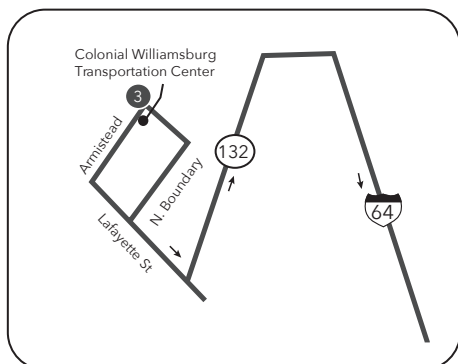

# Route 121 Newport News Transportation Center / Williamsburg

**Legend**

- Weekday
- Route 116
- Streets
- 1 Time Point
- 1 Connecting Bus Routes
- Point of Interest

Map not to scale

**PM times are shaded & in bold.**

This route does not operate on Saturdays or Sundays

WEEKDAY: Washington Ave & 34th Street to Patrick Henry Mall to Williamsburg Transportation Center			WEEKDAY: From Williamsburg Transit Center to Patrick Henry Mall to Washington Ave & 34th Street		
<b>1</b>	<b>2</b>	<b>3</b>	<b>3</b>	<b>2</b>	<b>1</b>
Washington Ave 34th St	Patrick Henry Mall	Williamsburg Transportation Ctr	Williamsburg Transportation Ctr	Patrick Henry Mall	Washington Ave 34th St
6:15	6:35	7:00	7:15	7:40	8:00
<b>4:05</b>	<b>4:25</b>	<b>4:50</b>	<b>5:05</b>	<b>5:30</b>	<b>5:50</b>

# Route 121

Newport News  
Transportation Center /  
Williamsburg

Revised: 07.01.18