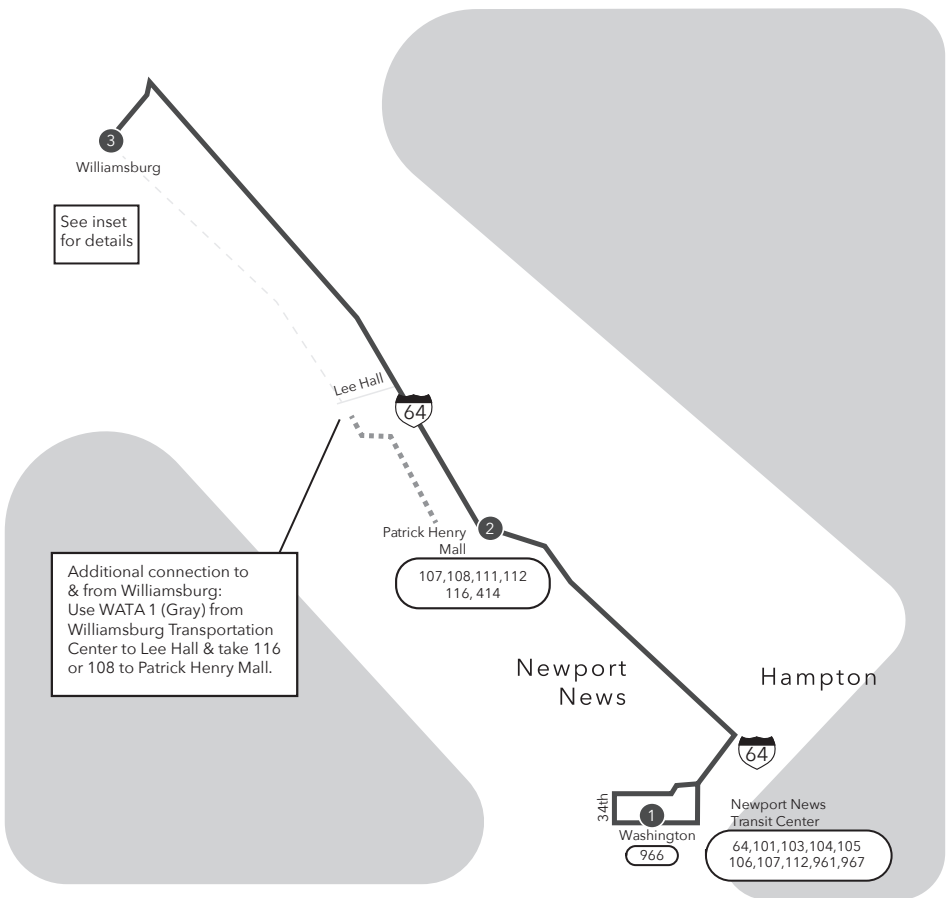

Route 121 Newport News Transportation Center / Williamsburg

Legend

- Weekday
- Route 116
- Streets
- 1 Time Point
- 1 Connecting Bus Routes
- Point of Interest

PM times are shaded & in bold.

This route does not operate on Saturdays or Sundays

WEEKDAY: Washington Ave & 34th Street to Patrick Henry Mall to Williamsburg Transportation Center			WEEKDAY: From Williamsburg Transit Center to Patrick Henry Mall to Washington Ave & 34th Street		
1	2	3	3	2	1
Washington Ave 34th St	Patrick Henry Mall	Williamsburg Transportation Ctr	Williamsburg Transportation Ctr	Patrick Henry Mall	Washington Ave 34th St
6:15	6:35	7:00	7:15	7:40	8:00
4:05	4:25	4:50	5:05	5:30	5:50

Revised: 07.01.18

Route 121 Newport News Transportation Center / Williamsburg