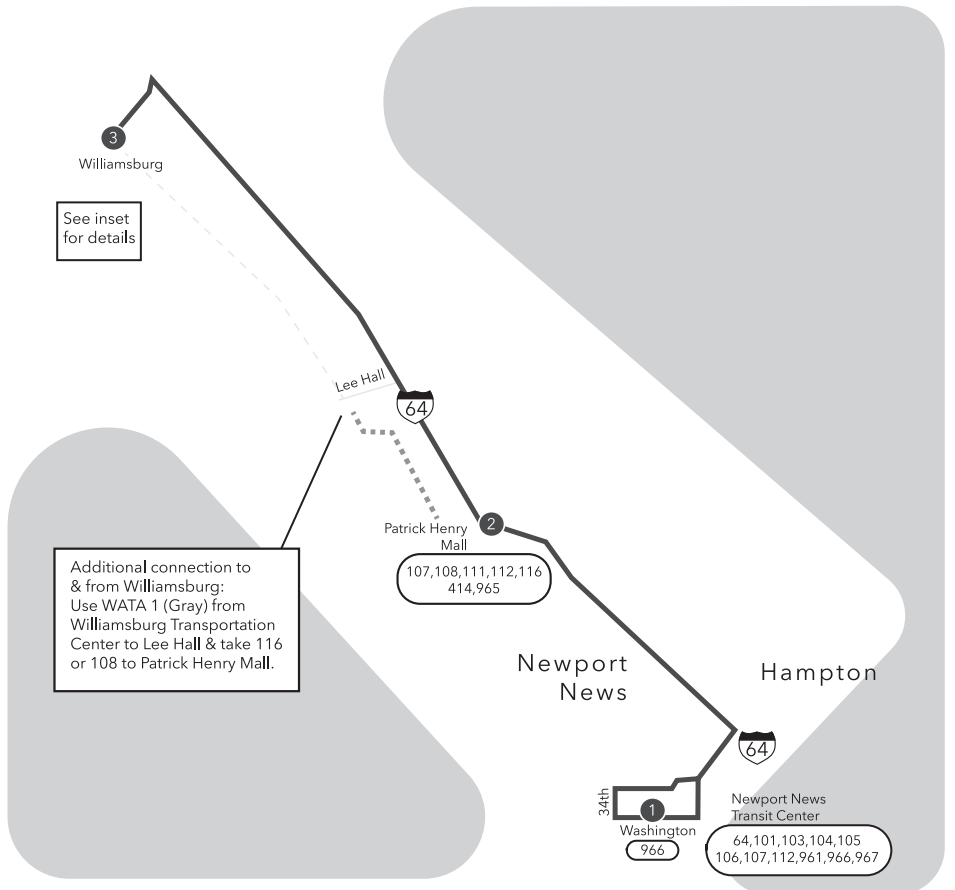

Route 121 Newport News Transportation Center / Williamsburg

Legend

- Weekday
- Route 116
- Streets
- 1 Time Point
- 1 Connecting Bus Routes
- Point of Interest

Map not to scale

PM times are shaded & in bold.

This route does not operate on Saturdays or Sundays

WEEKDAY: Washington Ave & 34th Street to Patrick Henry Mall to Williamsburg Transportation Center			WEEKDAY: From Williamsburg Transit Center to Patrick Henry Mall to Washington Ave & 34th Street		
1	2	3	3	2	1
Washington Ave 34th St	Patrick Henry Mall	Williamsburg Transportation Ctr	Williamsburg Transportation Ctr	Patrick Henry Mall	Washington Ave 34th St
6:15	6:35	7:00	7:15	7:40	8:00
4:05	4:25	4:50	5:05	5:30	5:50