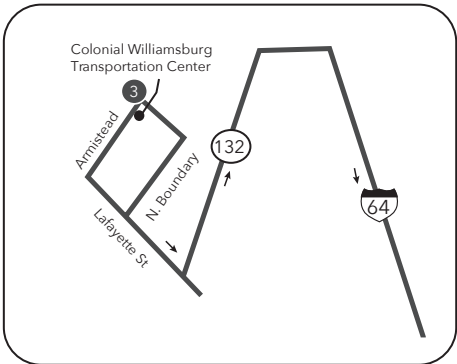

Route 121 Newport News Transportation Center / Williamsburg

Legend

- Weekday
- Route 116
- Streets
- 1 Time Point
- 1 Connecting Bus Routes
- Point of Interest

PM times are shaded & in bold.

This route does not operate on Saturdays or Sundays

WEEKDAY: Washington Ave & 34th Street to Patrick Henry Mall to Williamsburg Transportation Center			WEEKDAY: From Williamsburg Transit Center to Patrick Henry Mall to Washington Ave & 34th Street		
1	2	3	3	2	1
Washington Ave 34th St	Patrick Henry Mall	Williamsburg Transportation Ctr	Williamsburg Transportation Ctr	Patrick Henry Mall	Washington Ave 34th St
6:15	6:35	7:00	7:15	7:40	8:00
4:05	4:25	4:50	5:05	5:30	5:50

Revised: 07.01.18

Route 121 Newport News Transportation Center / Williamsburg