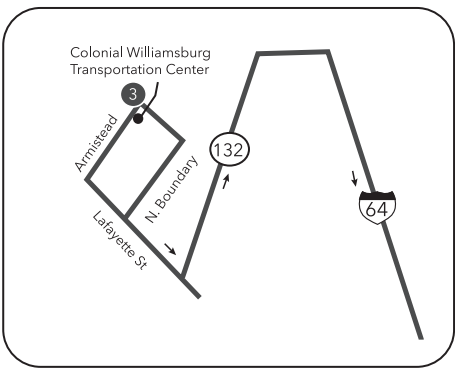

Route 121 Newport News Transportation Center / Williamsburg

Legend

- Weekday
- Route 116
- Streets
- 1 Time Point
- 1 Connecting Bus Routes
- Point of Interest

Map not to scale

PM times are shaded & in bold.

This route does not operate on Saturdays or Sundays

WEEKDAY: Washington Ave & 34th Street to Patrick Henry Mall to Williamsburg Transportation Center			WEEKDAY: From Williamsburg Transit Center to Patrick Henry Mall to Washington Ave & 34th Street		
1	2	3	3	2	1
Washington Ave 34th St	Patrick Henry Mall	Williamsburg Transportation Ctr	Williamsburg Transportation Ctr	Patrick Henry Mall	Washington Ave 34th St
6:15	6:35	7:00	7:15	7:40	8:00
4:05	4:25	4:50	5:05	5:30	5:50