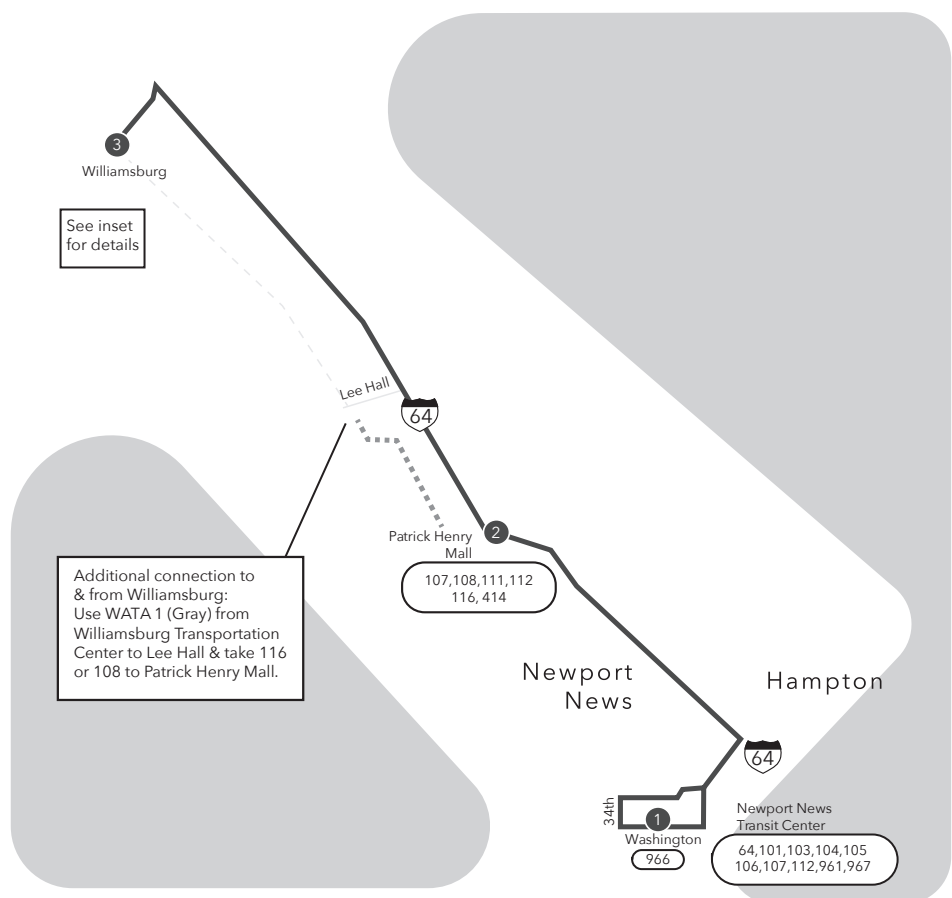

# Route 121 Newport News Transportation Center / Williamsburg

**Legend**

- Weekday
- Route 116
- Streets
- 1 Time Point
- 1 Connecting Bus Routes
- Point of Interest

Map not to scale

**PM times are shaded & in bold.**

This route does not operate on Saturdays or Sundays

WEEKDAY: Washington Ave & 34th Street to Patrick Henry Mall to Williamsburg Transportation Center			WEEKDAY: From Williamsburg Transit Center to Patrick Henry Mall to Washington Ave & 34th Street		
<b>1</b>	<b>2</b>	<b>3</b>	<b>3</b>	<b>2</b>	<b>1</b>
Washington Ave 34th St	Patrick Henry Mall	Williamsburg Transportation Ctr	Williamsburg Transportation Ctr	Patrick Henry Mall	Washington Ave 34th St
6:15	6:35	7:00	7:15	7:40	8:00
<b>4:05</b>	<b>4:25</b>	<b>4:50</b>	<b>5:05</b>	<b>5:30</b>	<b>5:50</b>

# Route 121

Newport News  
Transportation Center /  
Williamsburg

Revised: 07.01.18