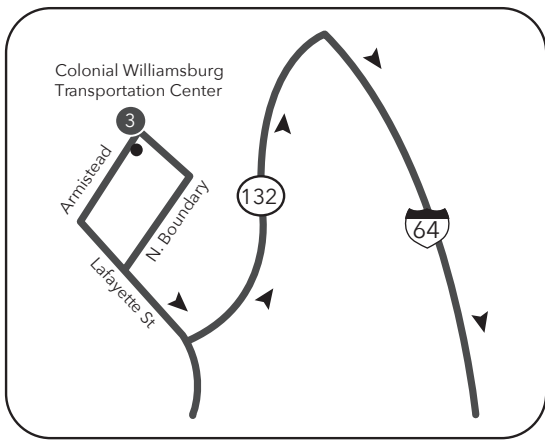

Route 121 Newport News Transportation Center / Williamsburg

Legend

- Weekday
- Route 116
- Streets
- 1 Time Point
- 1 Connecting Bus Routes
- Point of Interest

Map not to scale

PM times are shaded & in bold.

This route does not operate on Saturdays or Sundays

WEEKDAY:

Washington Ave & 34th Street to Patrick Henry Mall to Williamsburg Transportation Center

WEEKDAY:

From Williamsburg Transit Center to Patrick Henry Mall to Washington Ave & 34th Street

1	2	3	3	2	1
Washington Ave 34th St	Patrick Henry Mall	Williamsburg Transportation Ctr	Williamsburg Transportation Ctr	Patrick Henry Mall	Washington Ave 34th St
6:15	6:35	7:00	7:15	7:40	8:00
4:05	4:25	4:50	5:05	5:30	5:50

Route 121

Newport News
Transportation Center /
Williamsburg

Effective: 10.01.17