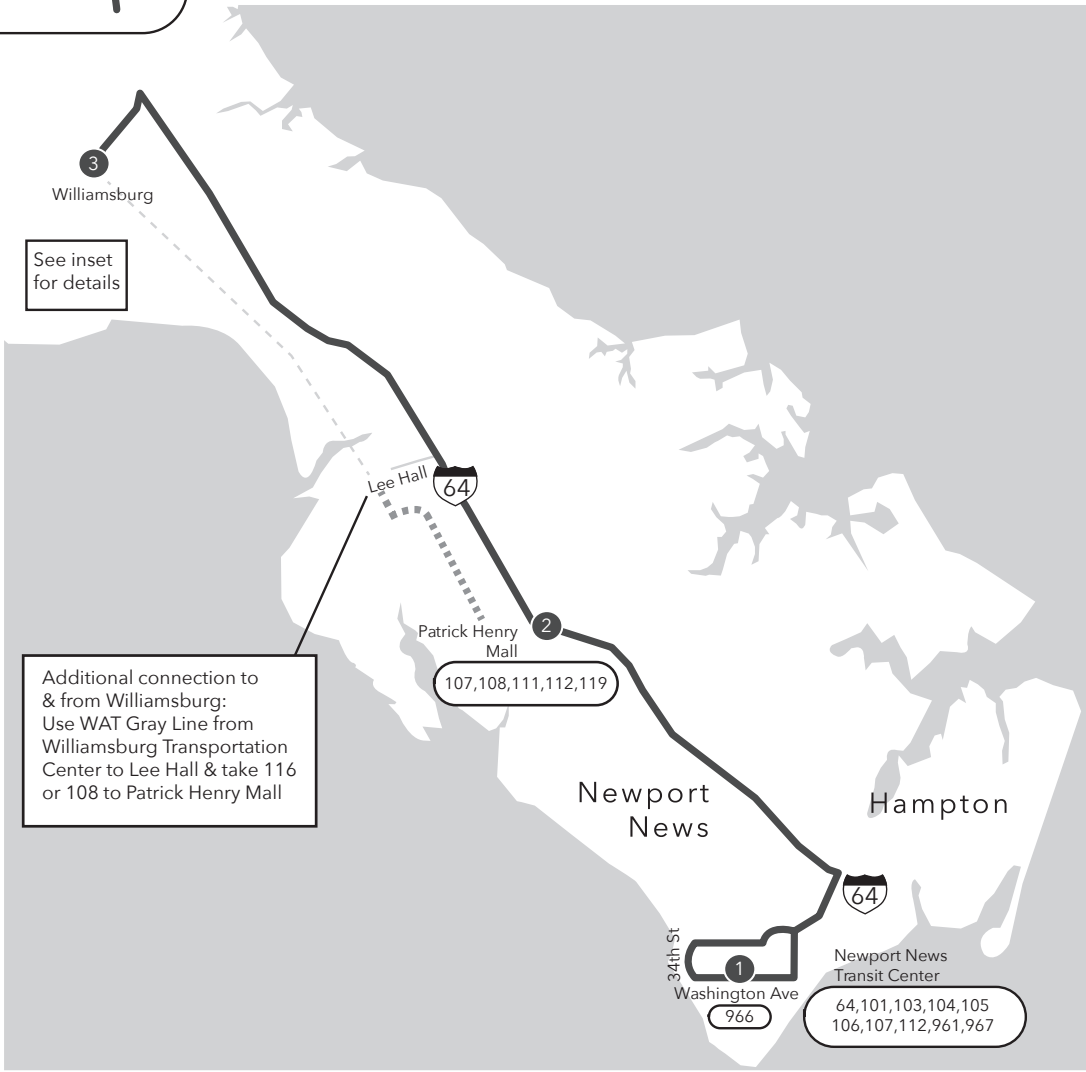

Route 121 Newport News Transportation Center / Williamsburg

Legend

- Weekday
- Route 116
- Streets
- 1 Time Point
- 1 Connecting Bus Routes
- Point of Interest

Map not to scale

PM times are shaded & in bold.

This route does not operate on Saturdays or Sundays

WEEKDAY:

Washington Ave & 34th Street to Patrick Henry Mall to Williamsburg Transportation Center

WEEKDAY:

From Williamsburg Transit Center to Patrick Henry Mall to Washington Ave & 34th Street

1	2	3	3	2	1
Washington Ave 34th St	Patrick Henry Mall	Williamsburg Transportation Ctr	Williamsburg Transportation Ctr	Patrick Henry Mall	Washington Ave 34th St
6:15	6:35	7:00	7:15	7:40	8:00
4:05	4:25	4:50	5:05	5:30	5:50

Route 121

Newport News
Transportation Center /
Williamsburg

Effective: 10.01.17