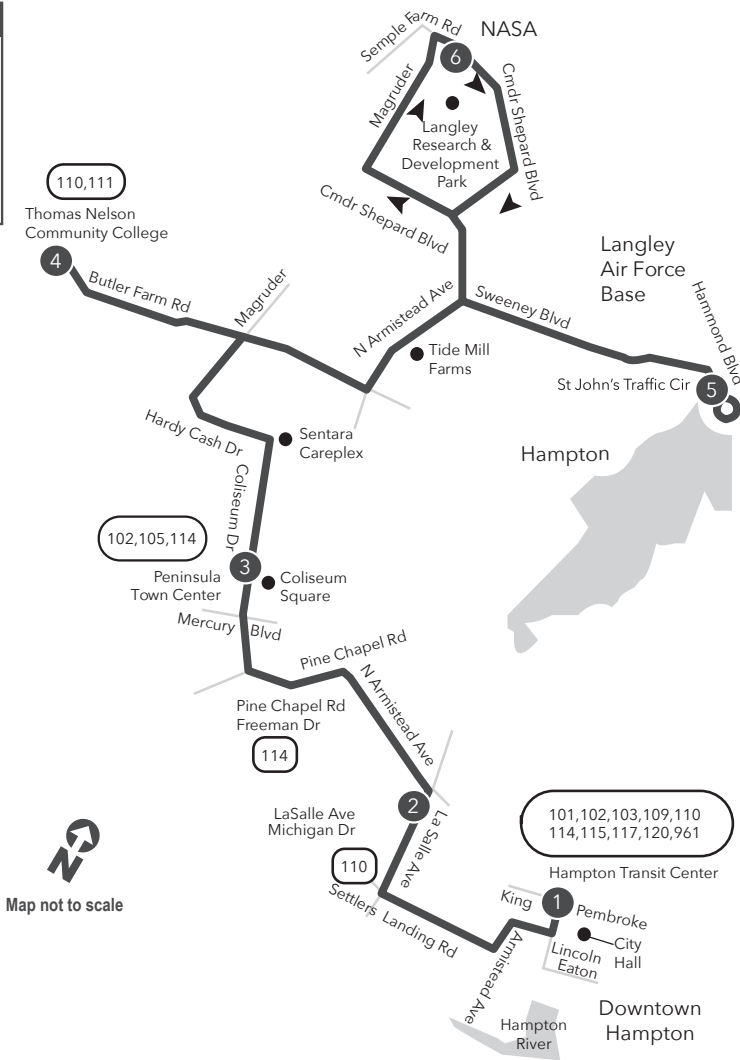

Route 118 Downtown Hampton / Thomas Nelson College / Semple Farm Road

Legend

- Daily Route
- Streets
- Time Point
- Connecting Bus Routes
- Point of Interest

PM times are shaded & in bold.

WEEKDAY:
 From Hampton Transit Center To Coliseum Square to Thomas Nelson Comm. College to Langley AFB to Semple Farm Rd

WEEKDAY:
 From Semple Farm Rd to Langley AFB to Thomas Nelson Comm. College to Coliseum Square to Hampton Transit Center

1	2	3	4	5	6	6	4	3	2	1
Hampton Transit Ctr	LaSalle Ave Michigan Dr	Peninsula Town Center	Thomas Nelson Comm College	Langley AFB	Semple Farm Cmdr Shepard Blvd	Semple Farm Cmdr Shepard Blvd	Thomas Nelson Comm College	Peninsula Town Center	LaSalle Ave Michigan Dr	Hampton Transit Ctr
6:15	6:24	6:35	6:53	7:08	7:18	6:20	6:33	6:44	6:54	7:02
7:15	7:24	7:35	7:53	8:08	8:18	7:20	7:33	7:44	7:54	8:02
8:15	8:24	8:35	8:53	9:08	9:18	8:20	8:33	8:44	8:54	9:02
9:15	9:24	9:35	9:53	10:08	10:18	9:20	9:33	9:44	9:54	10:02
10:15	10:24	10:35	10:53	11:08	11:18	10:20	10:33	10:44	10:54	11:02
11:15	11:24	11:35	11:53	12:08	12:18	11:20	11:33	11:44	11:54	12:02
12:15	12:24	12:35	12:53	1:08	1:18	12:20	12:33	12:44	12:54	1:02
1:15	1:24	1:35	1:53	2:08	2:18	1:20	1:33	1:44	1:54	2:02
2:15	2:24	2:35	2:53	3:08	3:18	2:20	2:33	2:44	2:54	3:02
3:15	3:24	3:35	3:53	4:08	4:18	3:20	3:33	3:44	3:54	4:02
4:15	4:24	4:35	4:53	5:08	5:18	4:20	4:33	4:44	4:54	5:02
5:15	5:24	5:35	5:53	6:08	6:18	5:20	5:33	5:44	5:54	6:02
6:15	6:23	6:32	6:53	7:08	7:18	6:20	6:33	6:44	6:54	7:02
7:15	7:23	7:32	7:53	8:08	8:18	7:20	7:33	7:44	7:54	8:02
8:15	8:23	8:32	8:53	9:08	9:18	8:20	8:33	8:44	8:54	9:02
9:15	9:23	9:32	9:53	10:08	10:18	9:20	9:33	9:44	9:54	10:02

Revised: 11.13.17

Route 118

Downtown Hampton / Thomas Nelson College / Semple Farm Road