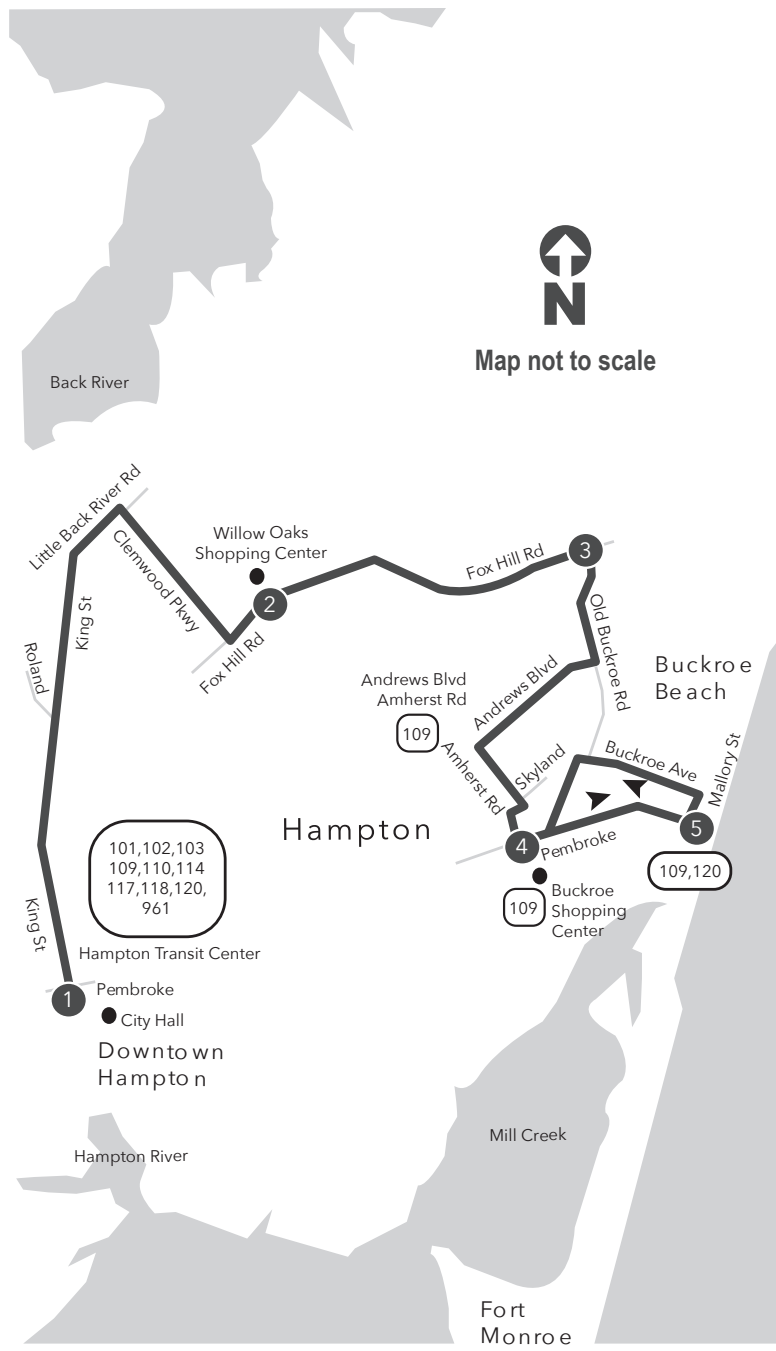

Route 115 Buckroe / Downtown Hampton

Legend

- Daily
- Streets
- Time Point
- Connecting Bus Routes
- Point of Interest

PM times are shaded & in bold.

WEEKDAY:

From Hampton Transit Center to Buckroe Beach

WEEKDAY:

From Buckroe Beach to Hampton Transit Center

1	2	3	4	5	5	4	3	2	1
Hampton Transit Ctr	Fox Hill Rd Willow Oaks Blvd	Fox Hill Rd Old Buckroe Rd	Buckroe Shopping Ctr	N. Mallory St Buckroe Ave	N. Mallory St Buckroe Ave	Buckroe Shopping Ctr	Fox Hill Rd Old Buckroe Rd	Fox Hill Rd Willow Oaks Blvd	Hampton Transit Ctr
6:15	6:25	6:28	6:33	6:38	5:45	5:50	5:56	6:02	6:11
7:15	7:25	7:28	7:33	7:38	6:41	6:46	6:52	6:58	7:07
8:15	8:25	8:28	8:33	8:38	7:41	7:46	7:52	7:58	8:07
9:15	9:25	9:28	9:33	9:38	8:41	8:46	8:52	8:58	9:07
10:15	10:25	10:28	10:33	10:38	9:41	9:46	9:52	9:58	10:07
11:15	11:25	11:28	11:33	11:38	10:41	10:46	10:52	10:58	11:07
12:15	12:25	12:28	12:33	12:38	11:41	11:46	11:52	11:58	12:07
1:15	1:25	1:28	1:33	1:38	12:41	12:46	12:52	12:58	1:07
2:15	2:25	2:28	2:33	2:38	1:41	1:46	1:52	1:58	2:07
3:15	3:25	3:28	3:33	3:38	2:41	2:46	2:52	2:58	3:07
4:15	4:25	4:28	4:33	4:38	3:41	3:46	3:52	3:58	4:07
5:15	5:25	5:28	5:33	5:38	4:41	4:46	4:52	4:58	5:07
6:15	6:25	6:28	6:33	6:38	5:41	5:46	5:52	5:58	6:07
7:15	7:25	7:28	7:33	7:38	6:41	6:46	6:52	6:58	7:07
8:15	8:25	8:28	8:33	8:38	7:41	7:46	7:52	7:58	8:07
9:15	9:25	9:28	9:33	9:38	8:41	8:46	8:52	8:58	9:07
10:15	10:25	10:28	10:33	10:38	9:41	9:46	9:52	9:58	10:07
11:15	11:25	11:28	11:33	11:38	10:41	10:46	10:52	10:58	11:07
					11:41	11:46	11:52	11:58	12:07