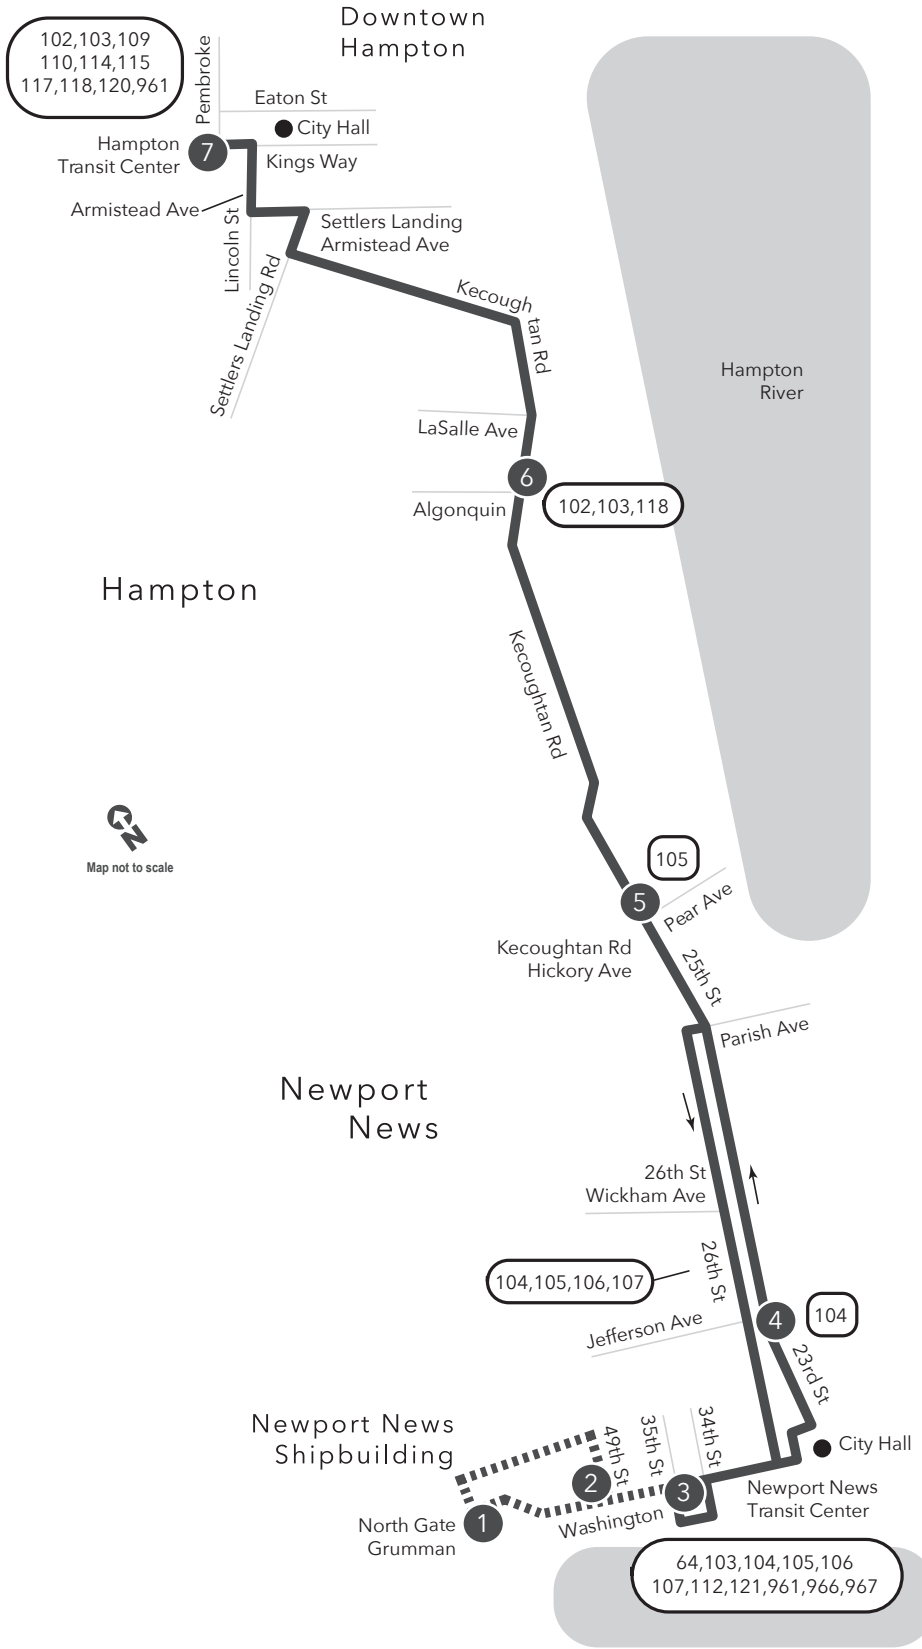

# Route 101 Downtown Newport News / Downtown Hampton

**Legend**

- Daily Route
- Shipyards Trips
- Streets
- Time Point
- Connecting Bus Routes
- Point of Interest

w = Weekday only  
 \*49th St & Washington Ave  
 PM times are shaded & in bold.

# Route 101

Downtown Newport News / Downtown Hampton