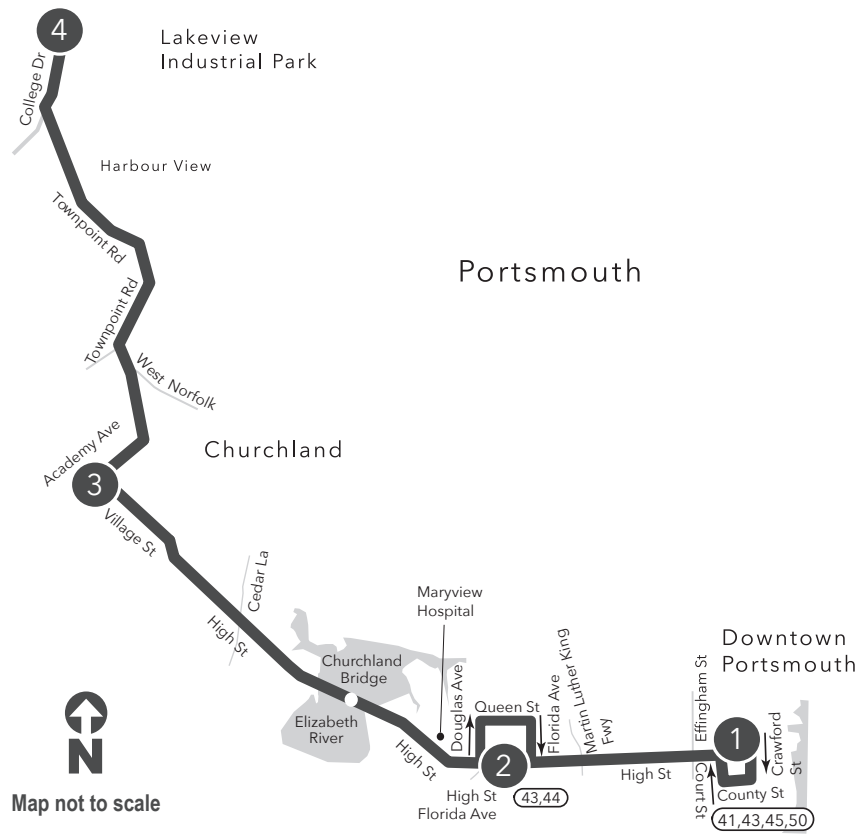

ROUTE 047 Downtown Portsmouth / Churchland

Effective: July 19, 2015

Legend

- Daily
- Streets
- Time Point
- Connecting Bus Routes
- Point of Interest

PM times are shaded & in bold.

WEEKDAY: From Downtown Portsmouth to Village St & Academy Ave to Lakeview Industrial Park

WEEKDAY: From Lakeview Industrial Park to Village St & Academy Ave to Downtown Portsmouth

1	2	3	4	4	3	2	1
County St Court St	High St Florida Ave	Village St Academy Ave	Lakeview Industrial Park	Lakeview Industrial Park	Village St Academy Ave	High St Florida Ave	County St Court St
6:03	6:18	6:33	6:44	5:49	6:02	6:18	6:30
6:18	6:34	6:49	—	—	6:17	6:33	6:45
6:33	6:48	7:03	—	—	6:32	6:48	7:00
6:48	7:04	7:19	—	—	6:47	7:03	7:15
7:03	7:18	7:33	7:44	6:48	7:01	7:18	7:30
7:18	7:34	7:49	—	—	7:16	7:33	7:45
7:33	7:48	8:03	—	—	7:31	7:48	8:00
7:48	8:04	8:19	—	—	7:51	8:08	8:20
8:03	8:18	8:33	8:44	7:48	8:01	8:18	8:30
8:33	8:48	9:02	—	—	8:16	8:33	8:45
9:03	9:18	9:31	9:42	8:44	8:57	9:14	9:26
9:33	9:48	10:01	—	—	9:32	9:49	10:01
10:03	10:18	10:31	10:42	9:48	10:01	10:16	10:28
10:33	10:48	11:01	—	—	10:31	10:48	11:00
11:03	11:18	11:31	11:42	10:48	11:01	11:16	11:28
11:33	11:48	12:01	—	—	11:31	11:48	12:00
12:03	12:18	12:31	12:42	11:48	12:01	12:16	12:28
12:33	12:48	1:01	—	—	12:31	12:48	1:00
1:03	1:18	1:31	1:42	12:48	1:01	1:16	1:28
1:33	1:48	2:01	—	—	1:31	1:48	2:00
2:03	2:18	2:31	2:42	1:48	2:01	2:16	2:28
2:33	2:48	3:01	—	—	2:31	2:48	3:00
3:03	3:19	3:34	3:45	2:47	3:00	3:17	3:30
3:33	3:49	4:04	—	—	3:31	3:48	4:01
4:03	4:19	4:34	4:45	3:48	4:02	4:18	4:31
4:18	4:35	4:50	—	—	4:15	4:32	4:45
4:33	4:49	5:04	—	—	4:30	4:47	5:00
4:48	5:05	5:20	—	—	4:45	5:02	5:15
5:03	5:19	5:34	5:45	4:48	5:02	5:18	5:31
5:18	5:35	5:50	—	—	5:15	5:32	5:45
5:33	5:49	6:03	—	—	5:31	5:48	6:01
5:48	6:05	6:18	—	—	5:46	6:03	6:15
6:03	6:18	6:31	6:42	5:45	5:59	6:15	6:27
6:18	6:33	6:46	—	—	6:17	6:33	6:45
6:33	6:48	7:01	—	—	6:32	6:48	7:00
7:33	7:48	8:01	—	—	7:02	7:18	7:30
8:33	8:48	9:01	—	—	8:02	8:18	8:30
9:33	9:48	10:01	—	—	9:02	9:18	9:30
—	—	—	—	—	10:02	10:18	10:30