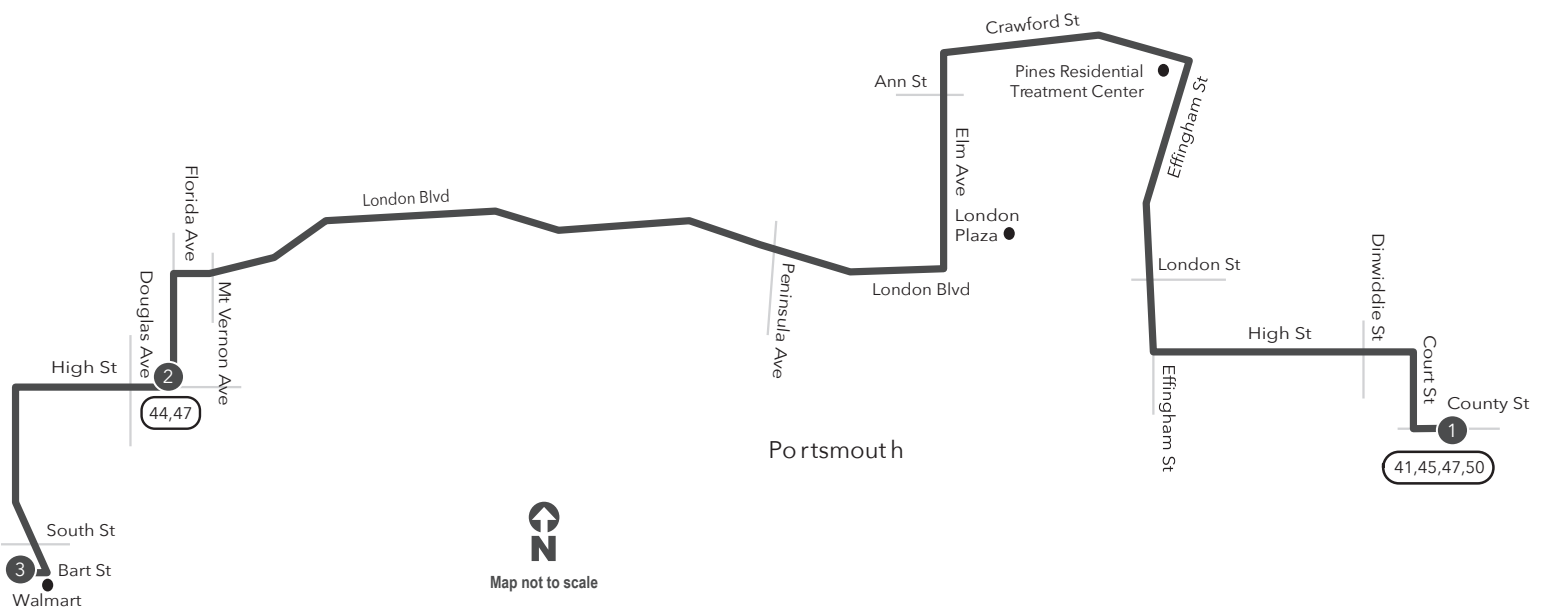

ROUTE 043 County Street / Bart Street

Effective: October 6, 2014

Legend

- Weekday & Saturday
- Streets
- Time Point
- Connecting Bus Routes
- Point of Interest

PM times are shaded & in bold.

WEEKDAY: From County Street to Court St to Bart Street to Frederick Blvd | **WEEKDAY:** From Bart Street to Frederick Blvd to County Street to Court St

SATURDAY: From County Street to Court St to Bart Street to Frederick Blvd | **SATURDAY:** From Bart Street to Frederick Blvd to County Street to Court St

| 1 | 2 | 3 | 3 | 2 | 1 |
|-----------------------|------------------------|---------------------------|---------------------------|------------------------|-----------------------|
| County St Court St | Florida Ave High St | Bart St Frederick Blvd | Bart St Frederick Blvd | Florida Ave High St | County St Court St |
| 7:03 | 7:18 | 7:23 | - | 6:47 | 7:00 |
| 8:03 | 8:18 | 8:23 | 7:40 | 7:48 | 8:01 |
| 9:03 | 9:18 | 9:23 | 8:40 | 8:48 | 9:01 |
| 10:03 | 10:18 | 10:23 | 9:40 | 9:47 | 10:01 |
| 11:03 | 11:18 | 11:23 | 10:40 | 10:47 | 11:01 |
| 12:03 | 12:18 | 12:23 | 11:40 | 11:47 | 12:01 |
| 1:03 | 1:18 | 1:23 | 12:40 | 12:47 | 1:01 |
| 2:03 | 2:18 | 2:23 | 1:40 | 1:47 | 2:01 |
| 3:02 | 3:18 | 3:23 | 2:40 | 2:47 | 3:01 |
| 4:02 | 4:18 | 4:23 | 3:40 | 3:47 | 4:01 |
| 5:02 | 5:18 | 5:23 | 4:40 | 4:47 | 5:01 |
| | | | 5:40 | 5:47 | 6:01 |