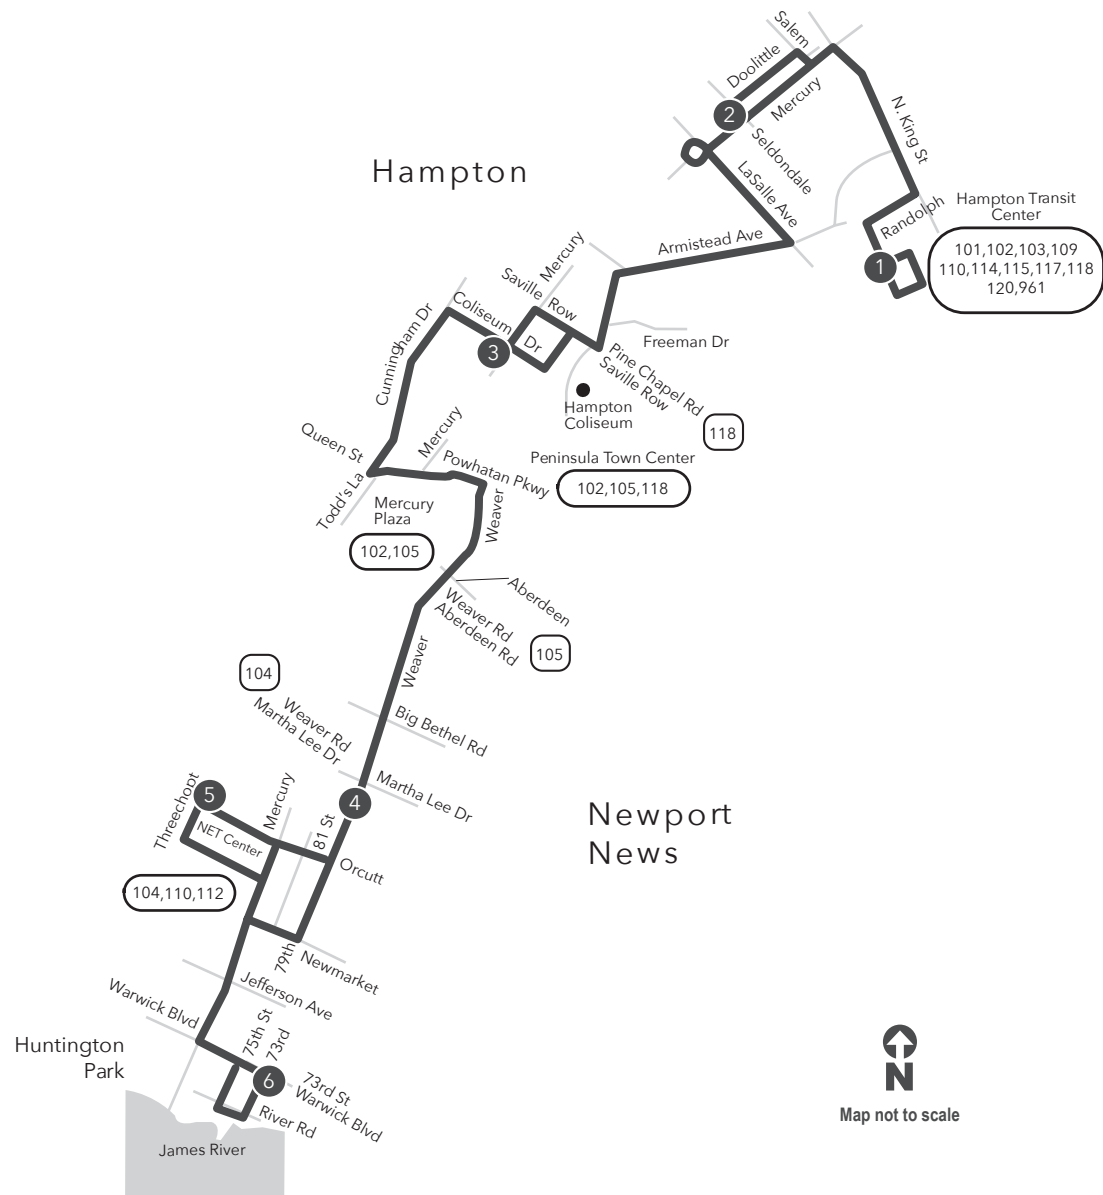

# ROUTE 114 Newmarket / Downtown Hampton

Effective: October 6, 2014

**Legend**

- Daily Route
- Streets
- Time Point
- Connecting Bus Routes
- Point of Interest

w - Weekday only  
PM times are shaded & in bold.