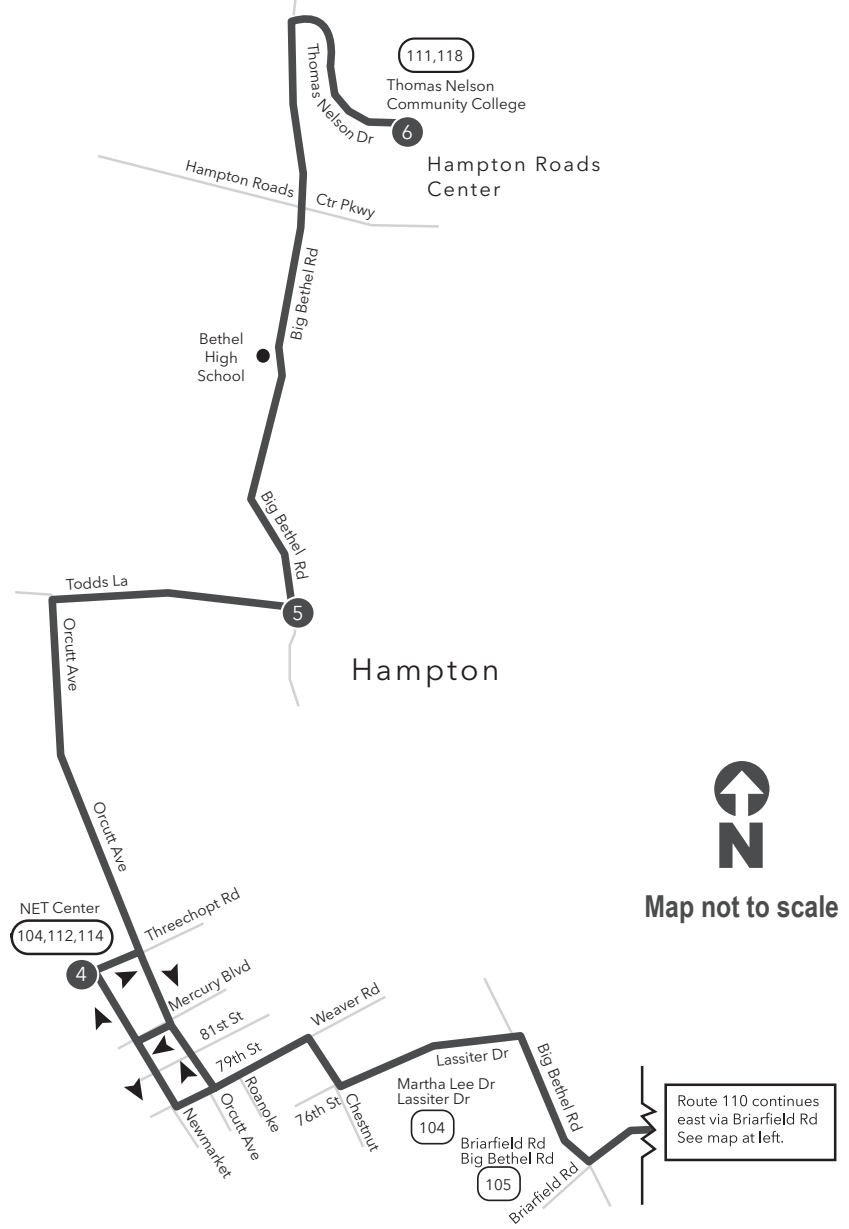

ROUTE 110 Downtown Hampton / Thomas Nelson Community College

Effective: January 17, 2016

Legend

- Daily Route
- Streets
- Time Point
- Connecting Bus Routes
- Point of Interest

Route 110 continues west via Briarfield Rd See map at right.

Map not to scale

w - Weekday only
PM times are shaded & in bold.

WEEKDAY-SATURDAY:
From Downtown Hampton to Newmarket to Thomas Nelson Community College

1	2	3	4	5	6
Hampton Transit Center	LaSalle Ave Michigan Dr	Briarfield Rd Aberdeen Rd	NET Center	Big Bethel Rd Todd's Ln	Thomas Nelson Community College
6:00W	6:10W	6:20W	6:33W	6:40W	6:50W
7:00	7:10	7:20	7:33	7:40	7:50
8:00	8:10	8:20	8:33	8:40	8:50
9:00	9:10	9:20	9:33	9:40	9:48
10:00	10:10	10:20	10:33	10:40	10:48
11:00	11:10	11:20	11:33	11:40	11:48
12:00	12:10	12:20	12:33	12:40	12:48
1:00	1:10	1:20	1:33	1:40	1:48
2:00	2:10	2:20	2:33	2:40	2:48
3:00	3:10	3:20	3:33	3:40	3:50
4:00	4:10	4:20	4:33	4:40	4:50
5:00	5:10	5:20	5:33	5:40	5:50
6:00	6:10	6:20	6:33	6:40	6:50
7:00	7:10	7:20	7:33	7:40	7:50
8:00	8:10	8:20	8:33	8:40	8:50
9:00	9:10	9:20	9:33	9:40	9:50
10:00	10:10	10:20	10:33	10:40	10:50

SUNDAY:
From Thomas Nelson Community College to Newmarket to Downtown Hampton

6	5	4	3	2	1
Thomas Nelson Community College	Big Bethel Rd Todd's Ln	NET Center	Briarfield Rd Aberdeen Rd	LaSalle Ave Michigan Dr	Hampton Transit Center
8:55	9:03	9:10	9:20	9:28	9:38
9:55	10:03	10:10	10:20	10:28	10:38
10:55	11:03	11:10	11:20	11:28	11:38
11:55	12:03	12:10	12:20	12:28	12:38
12:55	1:03	1:10	1:20	1:28	1:38
1:55	2:03	2:10	2:20	2:28	2:38
2:55	3:03	3:10	3:20	3:28	3:38
3:55	4:03	4:10	4:20	4:28	4:38
4:55	5:03	5:10	5:20	5:28	5:38
5:55	6:03	6:10	6:20	6:28	6:38