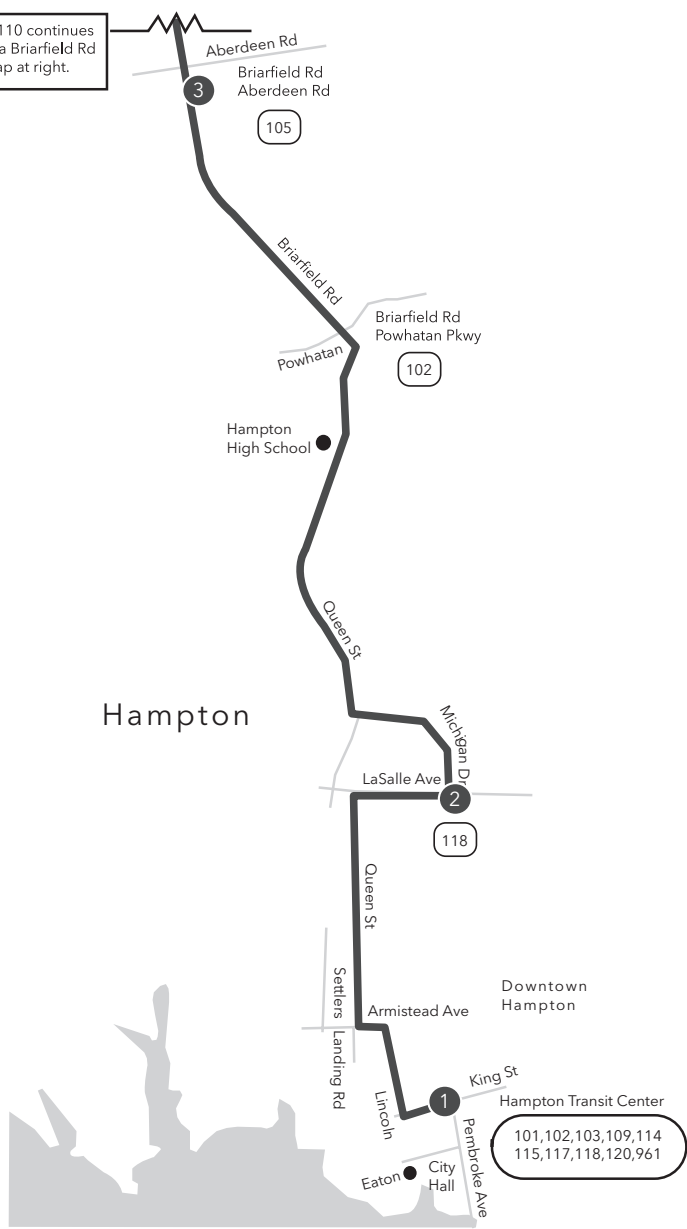

ROUTE 110 Downtown Hampton / Thomas Nelson Community College

Effective: January 17, 2016

Legend

- Daily Route
- Streets
- Time Point
- Connecting Bus Routes
- Point of Interest

Route 110 continues west via Briarfield Rd See map at right.

WEEKDAY-SATURDAY:
From Thomas Nelson Community College to Newmarket to Downtown Hampton

6	5	4	3	2	1
Thomas Nelson Community College	Big Bethel Rd Todd's Ln	NET Center	Briarfield Rd Aberdeen Rd	LaSalle Ave Michigan Dr	Hampton Transit Center
6:55w	7:03w	7:10w	7:23w	7:33w	7:43w
7:55	8:03	8:10	8:23	8:33	8:43
8:55	9:03	9:10	9:23	9:33	9:43
9:55	10:03	10:10	10:23	10:33	10:43
10:55	11:03	11:10	11:23	11:33	11:43
11:55	12:03	12:10	12:23	12:33	12:43
12:55	1:03	1:10	1:23	1:33	1:43
1:55	2:03	2:10	2:23	2:33	2:43
2:55	3:03	3:10	3:23	3:33	3:43
3:55	4:03	4:10	4:23	4:33	4:43
4:55	5:03	5:10	5:23	5:33	5:43
5:55	6:03	6:10	6:23	6:33	6:43
6:55	7:03	7:10	7:23	7:33	7:43
7:55	8:03	8:10	8:23	8:33	8:43
8:55	9:03	9:10	9:23	9:33	9:43
9:55	10:03	10:10	10:23	10:33	10:43

SUNDAY:
From Thomas Nelson Community College to Newmarket to Downtown Hampton

6	5	4	3	2	1
Thomas Nelson Community College	Big Bethel Rd Todd's Ln	NET Center	Briarfield Rd Aberdeen Rd	LaSalle Ave Michigan Dr	Hampton Transit Center
8:55	9:03	9:10	9:20	9:28	9:38
9:55	10:03	10:10	10:20	10:28	10:38
10:55	11:03	11:10	11:20	11:28	11:38
11:55	12:03	12:10	12:20	12:28	12:38
12:55	1:03	1:10	1:20	1:28	1:38
1:55	2:03	2:10	2:20	2:28	2:38
2:55	3:03	3:10	3:20	3:28	3:38
3:55	4:03	4:10	4:20	4:28	4:38
4:55	5:03	5:10	5:20	5:28	5:38
5:55	6:03	6:10	6:20	6:28	6:38