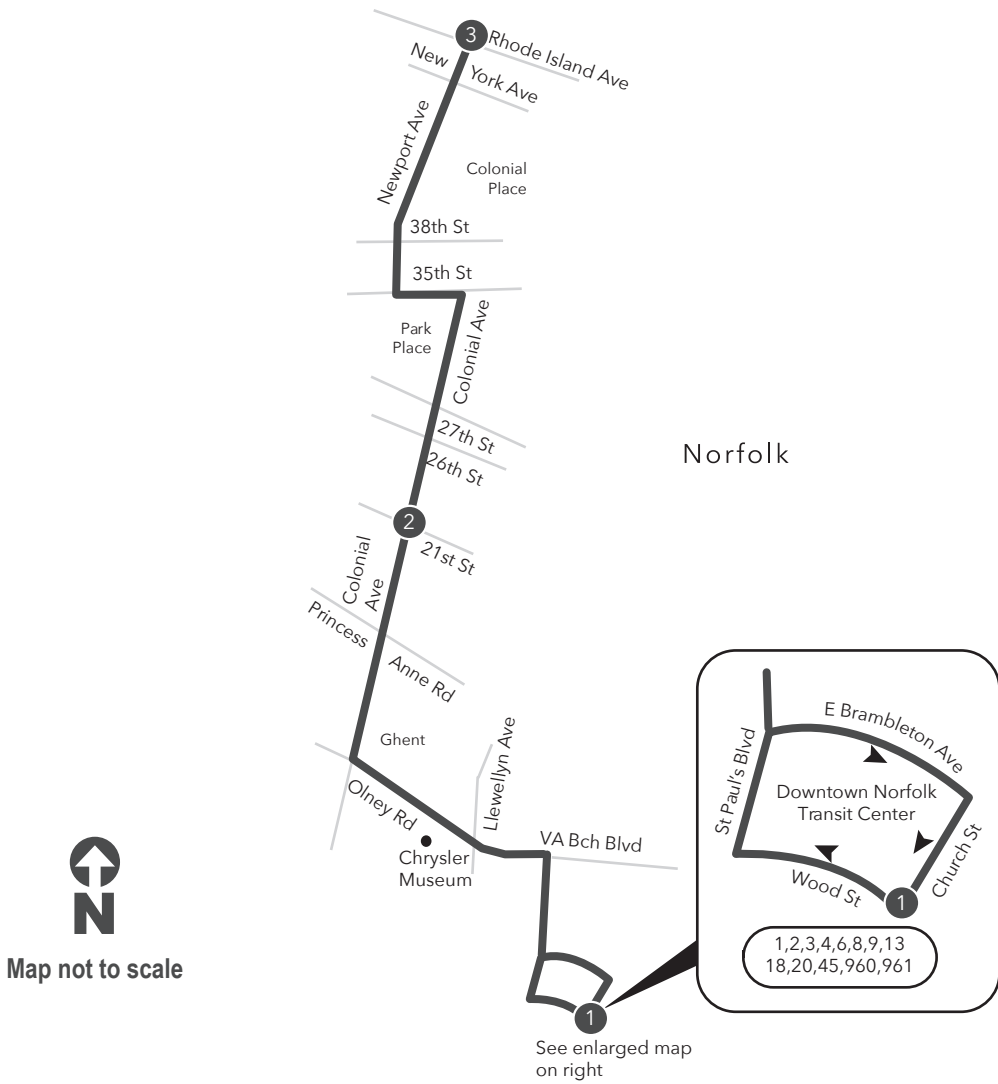

ROUTE 011 Downtown Norfolk Transit Center / Colonial Place

Effective: October 5, 2014

Legend

- Daily
- Streets
- Time Point
- Connecting Bus Routes
- Point of Interest

PM times are shaded & in bold.

WEEKDAY: From Downtown Norfolk Transit Center to Rhode Island Ave **WEEKDAY:** From Rhode Island Ave to Downtown Norfolk Transit Center

1	2	3	3	2	1
Downtown Norfolk Transit Center	Colonial Ave 21st St	Newport Ave Rhode Island Ave	Newport Ave Rhode Island Ave	Colonial Ave 21st St	Downtown Norfolk Transit Center
6:41	6:54	7:03	6:05	6:13	6:25
7:40	7:53	8:03	7:05	7:15	7:27
8:40	8:53	9:03	8:05	8:15	8:27
9:40	9:53	10:03	9:05	9:14	9:26
10:40	10:53	11:03	10:05	10:14	10:26
11:40	11:53	12:03	11:05	11:14	11:26
12:40	12:53	1:03	12:05	12:14	12:26
1:40	1:53	2:03	1:05	1:14	1:26
2:40	2:53	3:04	2:05	2:14	2:26
3:39	3:52	4:03	3:05	3:15	3:27
4:39	4:52	5:03	4:05	4:15	4:27
5:42	5:55	6:06	5:05	5:15	5:27
			6:05	6:15	6:27

SUNDAY: From Downtown Norfolk Transit Center to Rhode Island Ave **SUNDAY:** From Rhode Island Ave to Downtown Norfolk Transit Center

1	2	3	3	2	1
Downtown Norfolk Transit Center	Colonial Ave 21st St	Newport Ave Rhode Island Ave	Newport Ave Rhode Island Ave	Colonial Ave 21st St	Downtown Norfolk Transit Center
9:15	9:28	9:38	8:40	8:50	9:02
10:15	10:28	10:38	9:40	9:49	10:01
11:15	11:28	11:38	10:40	10:49	11:01
12:15	12:28	12:38	11:40	11:49	12:01
1:15	1:28	1:38	12:40	12:49	1:01
2:15	2:28	2:39	1:40	1:49	2:01
3:15	3:28	3:39	2:41	2:50	3:02
4:15	4:28	4:39	3:41	3:51	4:03
5:15	5:28	5:39	4:41	4:51	5:03