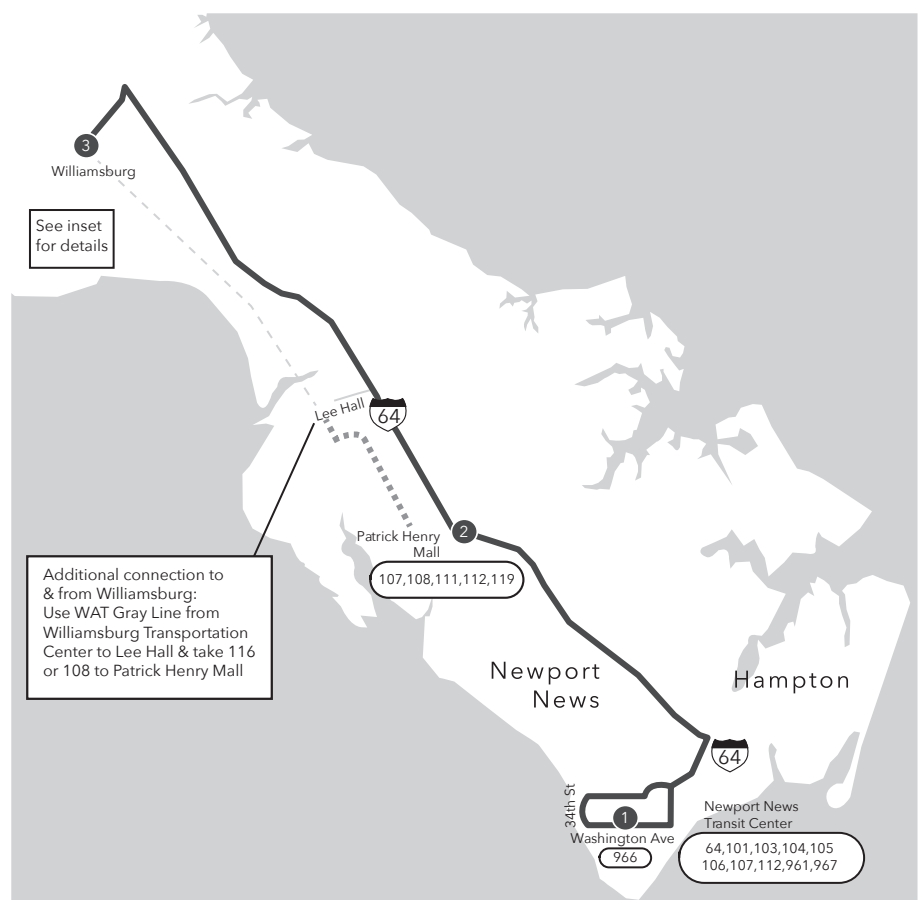

# ROUTE 121 Newport News Transportation Center / Williamsburg

Effective: August 28, 2016

**Legend**

- Weekday
- Route 116
- Streets
- 1 Time Point
- 1 Connecting Bus Routes
- Point of Interest

Map not to scale

Additional connection to & from Williamsburg:  
Use WAT Gray Line from Williamsburg Transportation Center to Lee Hall & take 116 or 108 to Patrick Henry Mall

PM times are shaded & in bold.

This route does not operate on Saturdays or Sundays

WEEKDAY: Washington Ave & 34th Street to Patrick Henry Mall to Williamsburg Transportation Center			WEEKDAY: From Williamsburg Transit Center to Patrick Henry Mall to Washington Ave & 34th Street		
<b>1</b>	<b>2</b>	<b>3</b>	<b>3</b>	<b>2</b>	<b>1</b>
Washington Ave 34th St	Patrick Henry Mall	Williamsburg Transportation Ctr	Williamsburg Transportation Ctr	Patrick Henry Mall	Washington Ave 34th St
6:15	6:35	7:00	7:15	7:40	8:00
<b>4:05</b>	<b>4:25</b>	<b>4:50</b>	<b>5:05</b>	<b>5:30</b>	<b>5:50</b>