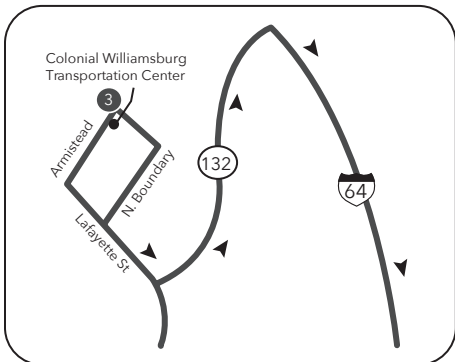

# ROUTE 121 Newport News Transportation Center / Williamsburg

Effective: August 28, 2016

**Legend**

- Weekday
- Route 116
- Streets
- 1 Time Point
- 1 Connecting Bus Routes
- Point of Interest

Map not to scale

Additional connection to & from Williamsburg:  
Use WAT Gray Line from Williamsburg Transportation Center to Lee Hall & take 116 or 108 to Patrick Henry Mall

PM times are shaded & in bold.

This route does not operate on Saturdays or Sundays

WEEKDAY: Washington Ave & 34th Street to Patrick Henry Mall to Williamsburg Transportation Center			WEEKDAY: From Williamsburg Transit Center to Patrick Henry Mall to Washington Ave & 34th Street		
<b>1</b>	<b>2</b>	<b>3</b>	<b>3</b>	<b>2</b>	<b>1</b>
Washington Ave 34th St	Patrick Henry Mall	Williamsburg Transportation Ctr	Williamsburg Transportation Ctr	Patrick Henry Mall	Washington Ave 34th St
6:15	6:35	7:00	7:15	7:40	8:00
<b>4:05</b>	<b>4:25</b>	<b>4:50</b>	<b>5:05</b>	<b>5:30</b>	<b>5:50</b>