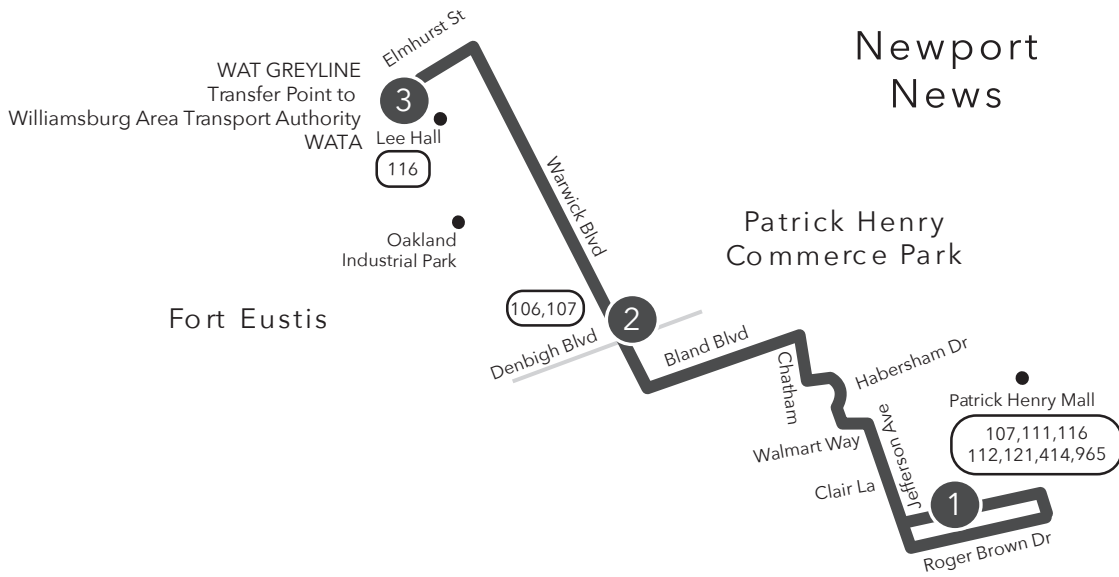

ROUTE 108 Patrick Henry Mall / Lee Hall

Effective: August 28, 2016

Legend

- Daily Route
- Streets
- Time Point
- Connecting Bus Routes
- Point of Interest

Map not to scale

PM times are shaded & in bold.

WEEKDAY: From Patrick Henry Mall to Lee Hall **WEEKDAY:** From Lee Hall to Patrick Henry Mall

1	2	3	3	2	1
Patrick Henry Mall	Warwick Blvd Denbigh Blvd	Lee Hall Elmhurst St	Lee Hall Elmhurst St	Warwick Blvd Denbigh Blvd	Patrick Henry Mall
6:30	6:42	6:56	5:55	6:11	6:24
7:30	7:42	7:56	6:35	6:51	7:05
8:30	8:42	8:56	7:35	7:51	8:05
9:30	9:42	9:56	8:35	8:51	9:05
10:30	10:42	10:56	9:35	9:51	10:05
11:30	11:42	11:56	10:35	10:51	11:05
12:30	12:44	1:00	11:35	11:51	12:05
1:30	1:44	2:00	12:35	12:53	1:09
2:30	2:44	3:00	1:35	1:53	2:09
3:30	3:44	4:00	2:35	2:53	3:10
4:30	4:46	5:02	3:35	3:53	4:10
5:30	5:46	6:02	4:35	4:53	5:10
6:30	6:42	6:56	5:35	5:53	6:10
7:30	7:42	7:56	6:35	6:49	7:03
8:30	8:42	8:56	7:35	7:49	8:03
9:30	9:42	9:56	8:35	8:49	9:03
10:30	10:42	10:56	9:35	9:49	10:03
			10:35	10:49	11:03

SUNDAY: From Patrick Henry Mall to Lee Hall **SUNDAY:** From Lee Hall to Patrick Henry Mall

1	2	3	3	2	1
Patrick Henry Mall	Warwick Blvd Denbigh Blvd	Lee Hall Elmhurst St	Lee Hall Elmhurst St	Warwick Blvd Denbigh Blvd	Patrick Henry Mall
6:30	6:40	6:53	7:35	7:49	8:01
7:30	7:40	7:53	8:35	8:49	9:01
8:30	8:40	8:53	9:35	9:49	10:01
9:30	9:40	9:53	10:35	10:49	11:01
10:30	10:40	10:53	11:35	11:49	12:01
11:30	11:42	11:55	12:35	12:49	1:01
12:30	12:42	12:55	1:35	1:49	2:03
1:30	1:42	1:55	2:35	2:49	3:03
2:30	2:42	2:55	3:35	3:49	4:03
3:30	3:42	3:57	4:35	4:49	5:03
4:30	4:42	4:57	5:35	5:49	6:03
5:30	5:42	5:57			
6:30	6:42	6:57			