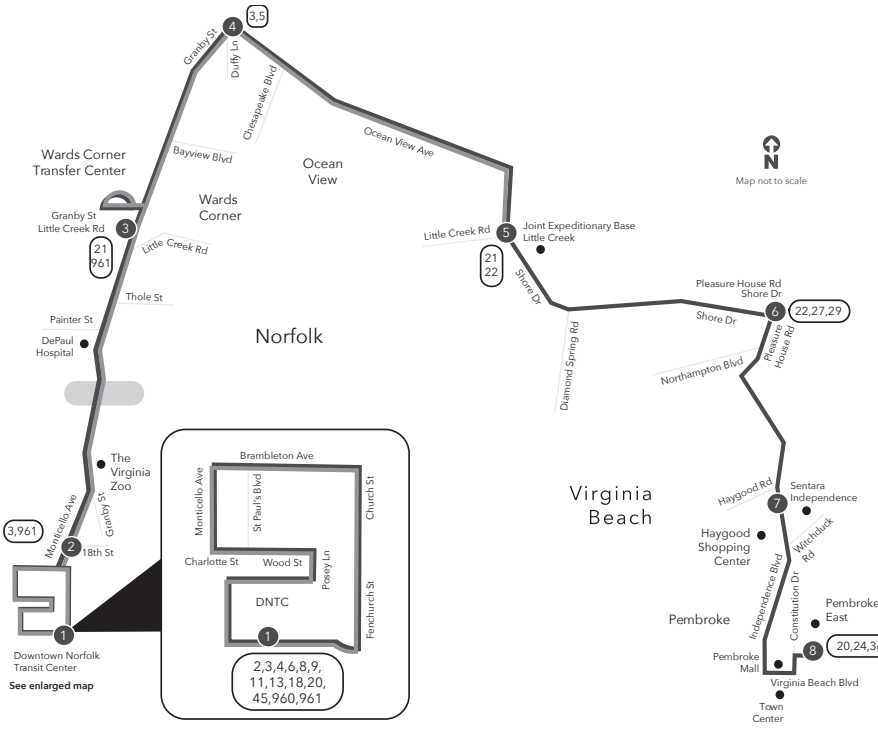

Route 001 Shuttle Joint Expeditionary Base Little Creek/Pembroke East

Legend

- Weekday & Saturday
- Sunday
- Streets
- Time Point
- Connecting Bus Routes
- Point of Interest

PM times are shaded & in bold.
Monday - Friday

Joint Expeditionary Base Little Creek to Pembroke East

Pembroke East to Joint Expeditionary Base Little Creek

5	6	7	8	8	7	6	5
Joint Expeditionary Base Little Creek	Pleasure House Rd Shore Dr	Haygood Shopping Ctr	Pembroke East	Pembroke East	Haygood Shopping Ctr	Pleasure House Rd Shore Dr	Joint Expeditionary Base Little Creek
6:34	6:50	6:57	7:08	7:11	7:20	7:35	7:47
7:34	7:50	7:57	8:08	8:11	8:21	8:36	8:49
8:38	8:54	9:01	9:14	9:17	9:27	9:42	9:55
9:38	9:53	10:01	10:14	10:17	10:27	10:42	10:55
10:36	10:51	10:59	11:12	11:15	11:25	11:40	11:53
11:36	11:51	11:59	12:12	12:15	12:25	12:40	12:53
12:39	12:54	1:02	1:15	1:18	1:28	1:43	1:56
1:39	1:54	2:02	2:15	2:18	2:28	2:43	2:56
2:37	2:52	3:00	3:14	3:17	3:27	3:42	3:55
3:37	3:52	4:00	4:14	4:17	4:27	4:42	4:55
4:37	4:52	5:00	5:14	5:17	5:27	5:42	5:55
5:37	5:52	6:00	6:09	6:12	6:21	6:36	6:48
6:37	6:52	6:59	7:08	7:11	7:20	7:35	7:47

Route 001

Joint Expeditionary Base Little Creek/
Pembroke East

Effective: 04.13.20