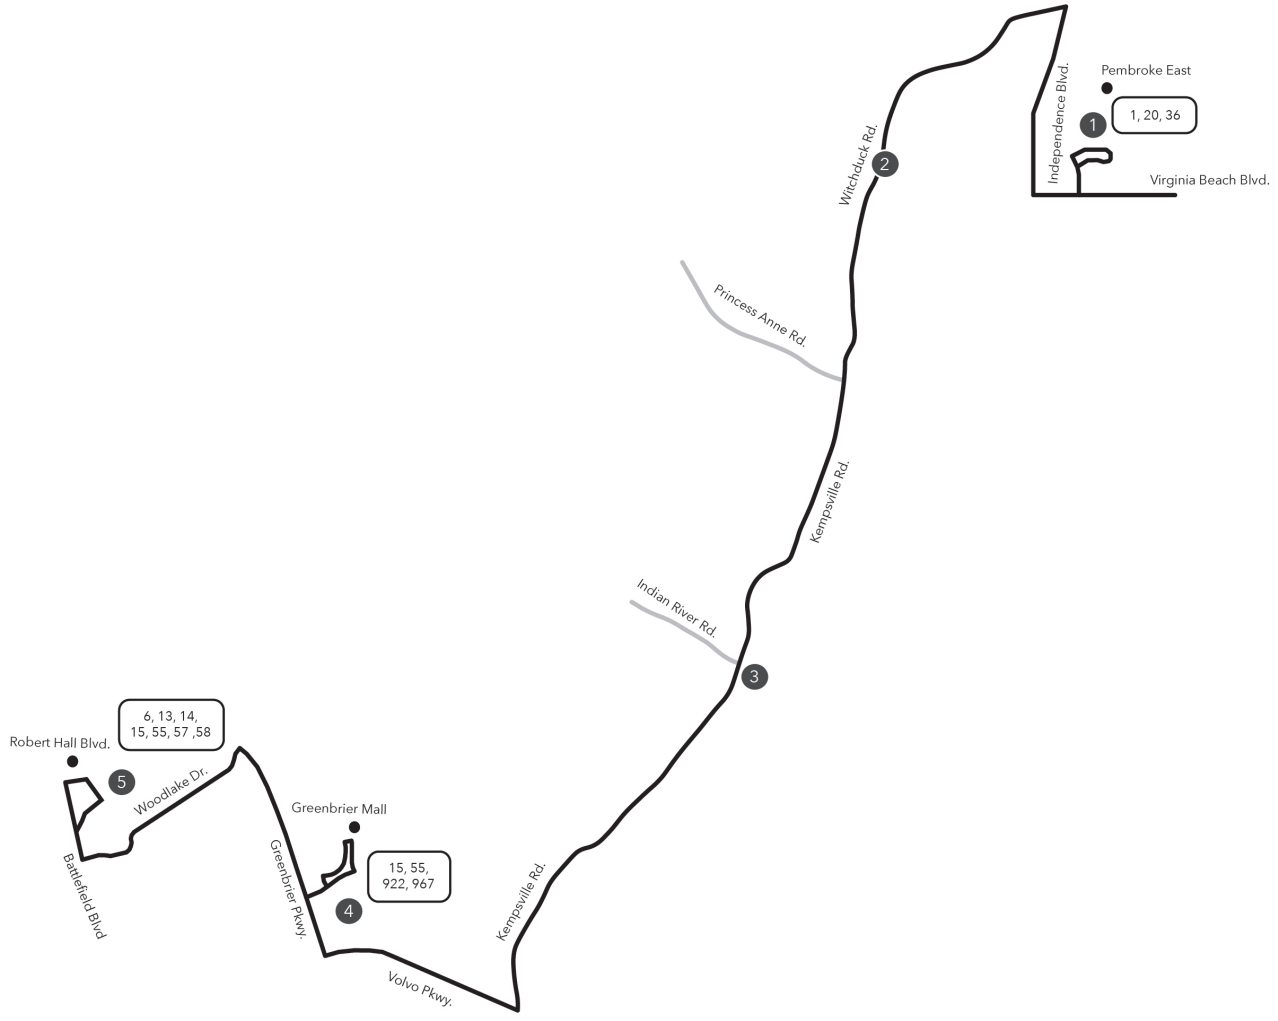

Route 024 Pembroke East / Robert Hall Blvd.

Legend

- Daily Route
- Streets
- Time Point
- Connecting Bus Routes
- Point of Interest

PM times are shaded & in bold.

WEEKDAY: From Pembroke East to Greenbrier Mall to Robert Hall Blvd. **WEEKDAY:** From Rober Hall Blvd. to Greenbrier Mall to Pembroke East

SATURDAY: From Pembroke East to Greenbrier Mall to Robert Hall Blvd. **SATURDAY:** From Rober Hall Blvd. to Greenbrier Mall to Pembroke East

1	2	3	4	5	5	4	3	2	1
Pembroke East	Witchduck Rd Virginia Beach Blvd	Kempsville Rd Indian River Rd	Greenbrier Mall	Robert Hall Blvd	Robert Hall Blvd	Greenbrier Mall	Kempsville Rd Indian River Rd	Witchduck Rd Virginia Beach Blvd	Pembroke East
7:00	7:13	7:20	7:38	7:55	8:00	8:11	8:26	8:37	8:55
8:00	8:13	8:20	8:38	8:55	9:00	9:10	9:25	9:33	9:50
9:00	9:10	9:21	9:37	9:55	10:00	10:10	10:25	10:33	10:50
10:00	10:10	10:21	10:37	10:55	11:00	11:10	11:25	11:33	11:50
11:00	11:10	11:21	11:37	11:55	12:00	12:10	12:25	12:33	12:50
12:00	12:10	12:21	12:37	12:55	1:00	1:10	1:25	1:33	1:50
1:00	1:10	1:21	1:37	1:55	2:00	2:10	2:25	2:33	2:50
2:00	2:10	2:21	2:37	2:55	3:00	3:11	3:26	3:37	3:55
3:00	3:13	3:20	3:38	3:55	4:00	4:11	4:26	4:37	4:55
4:00	4:13	4:20	4:38	4:55	5:00	5:11	5:26	5:37	5:55
5:00	5:13	5:20	5:38	5:55	6:00	6:10	6:25	6:33	6:50
6:00	6:10	6:21	6:37	6:55	7:00	7:10	7:25	7:33	7:50
7:00	7:10	7:21	7:37	7:55	8:00	8:10	8:25	8:33	8:50
8:00	8:10	8:21	8:37	-	-	8:43	8:58	9:06	9:23
9:00	9:10	9:21	9:37	-	-	9:43	9:58	10:06	10:23