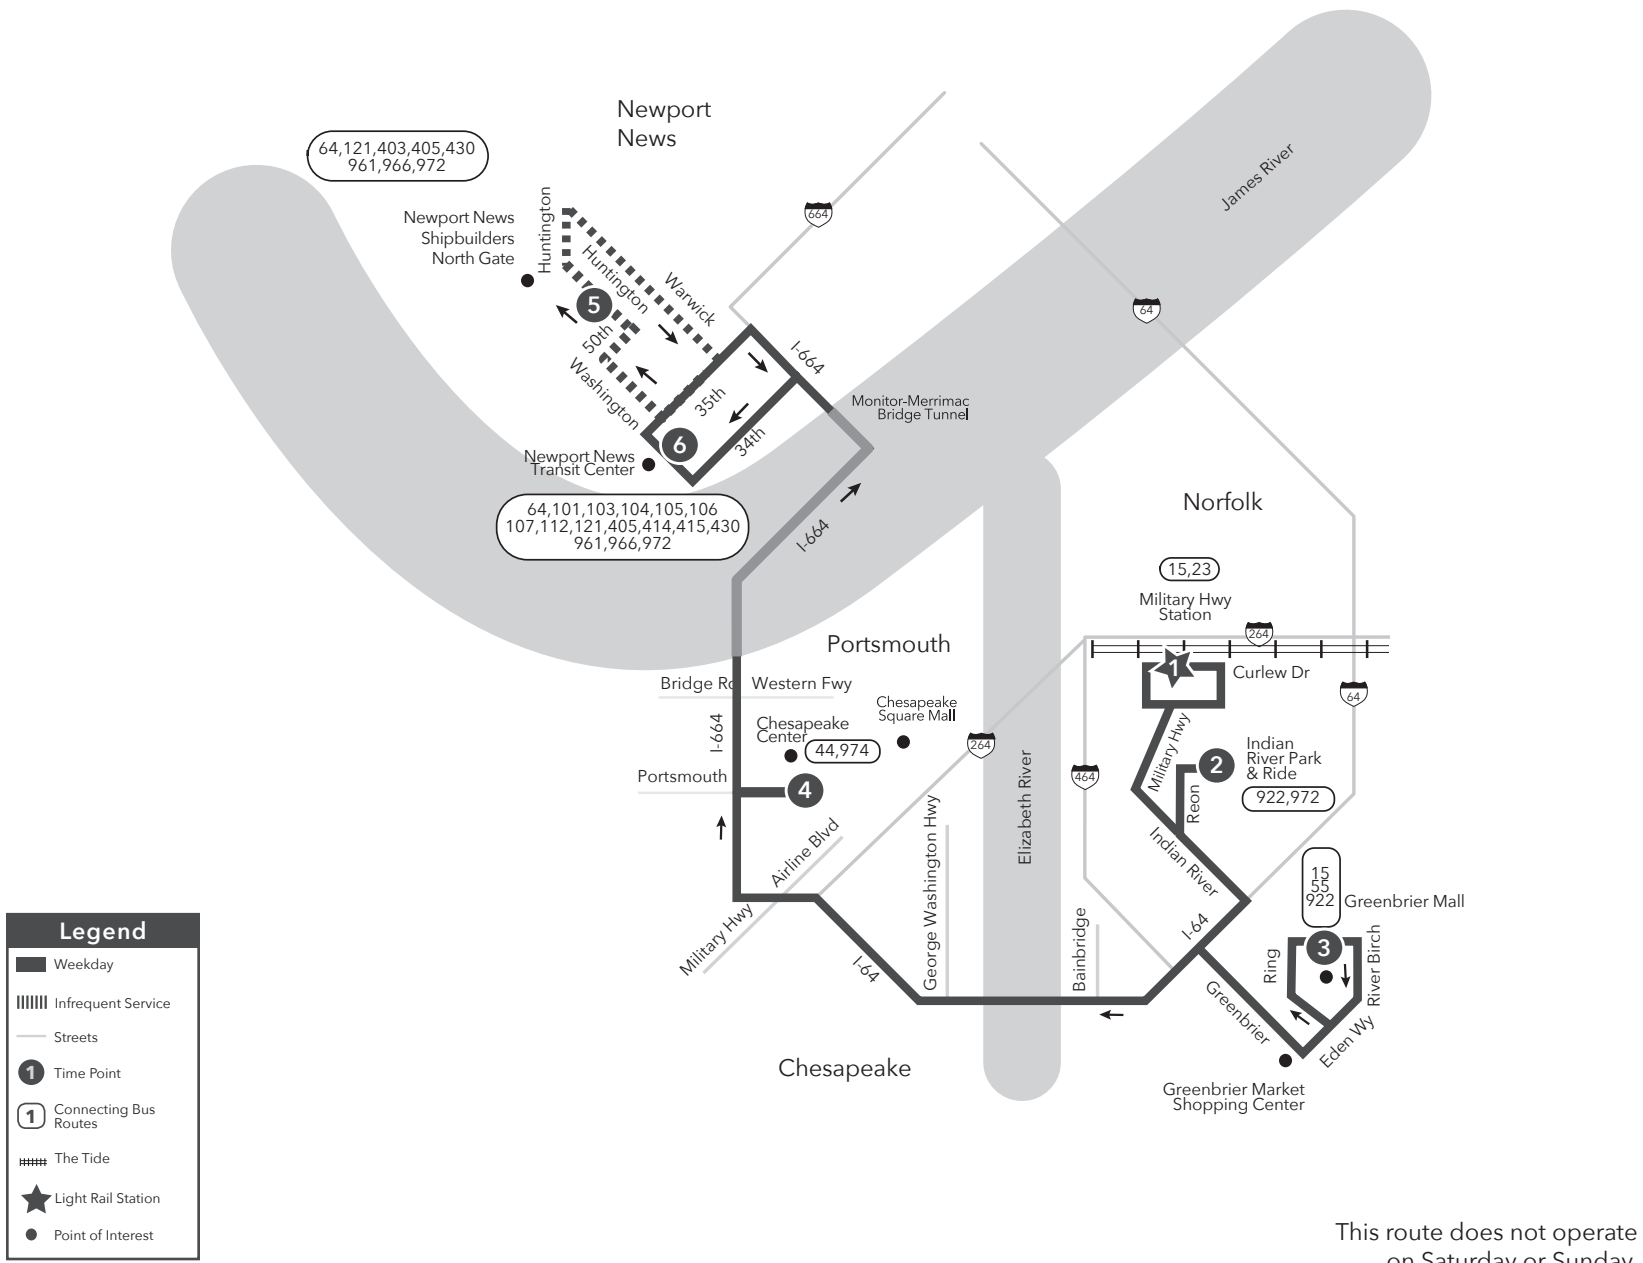

MAX ROUTE 967 MILITARY HWY STATION TO NEWPORT NEWS TRANSIT CTR

MONDAY-FRIDAY: From Military Hwy Station to Newport News Transit Center

1 Military Hwy Station	2 Indian River Park & Ride	3 Greenbrier Mall Park & Ride	4 Chesapeake Center	5 N. N. Shipbuilders North Gate	6 Newport News Transit Center
4:25	4:35	4:47	5:09	5:27	5:37
4:45	4:55	5:07	5:29	5:47	5:57
5:00	5:10	5:22	5:44	6:02	6:12
5:10	5:20	5:31	5:54	—	6:11
5:43	5:53	6:04	6:27	—	6:44
6:08	6:21	6:31	6:53	—	7:09

MAX ROUTE 967 NEWPORT NEWS TRANSIT CTR TO MILITARY HWY STATION

MONDAY-FRIDAY: From Newport News Transit Center to Military Hwy Station

5 N. N. Shipbuilders North Gate	6 Newport News Transit Center	4 Chesapeake Center	3 Greenbrier Mall Park & Ride	2 Indian River Park & Ride	1 Military Hwy Station
—	3:00	3:20	3:45	3:55	4:09
3:30	3:40	4:00	4:25	4:35	4:49
3:40	3:50	4:10	4:35	4:45	4:59
3:50	4:00	4:20	4:45	4:55	5:09
—	4:30	4:50	5:15	5:25	5:39
—	5:15	5:35	6:00	6:10	6:24