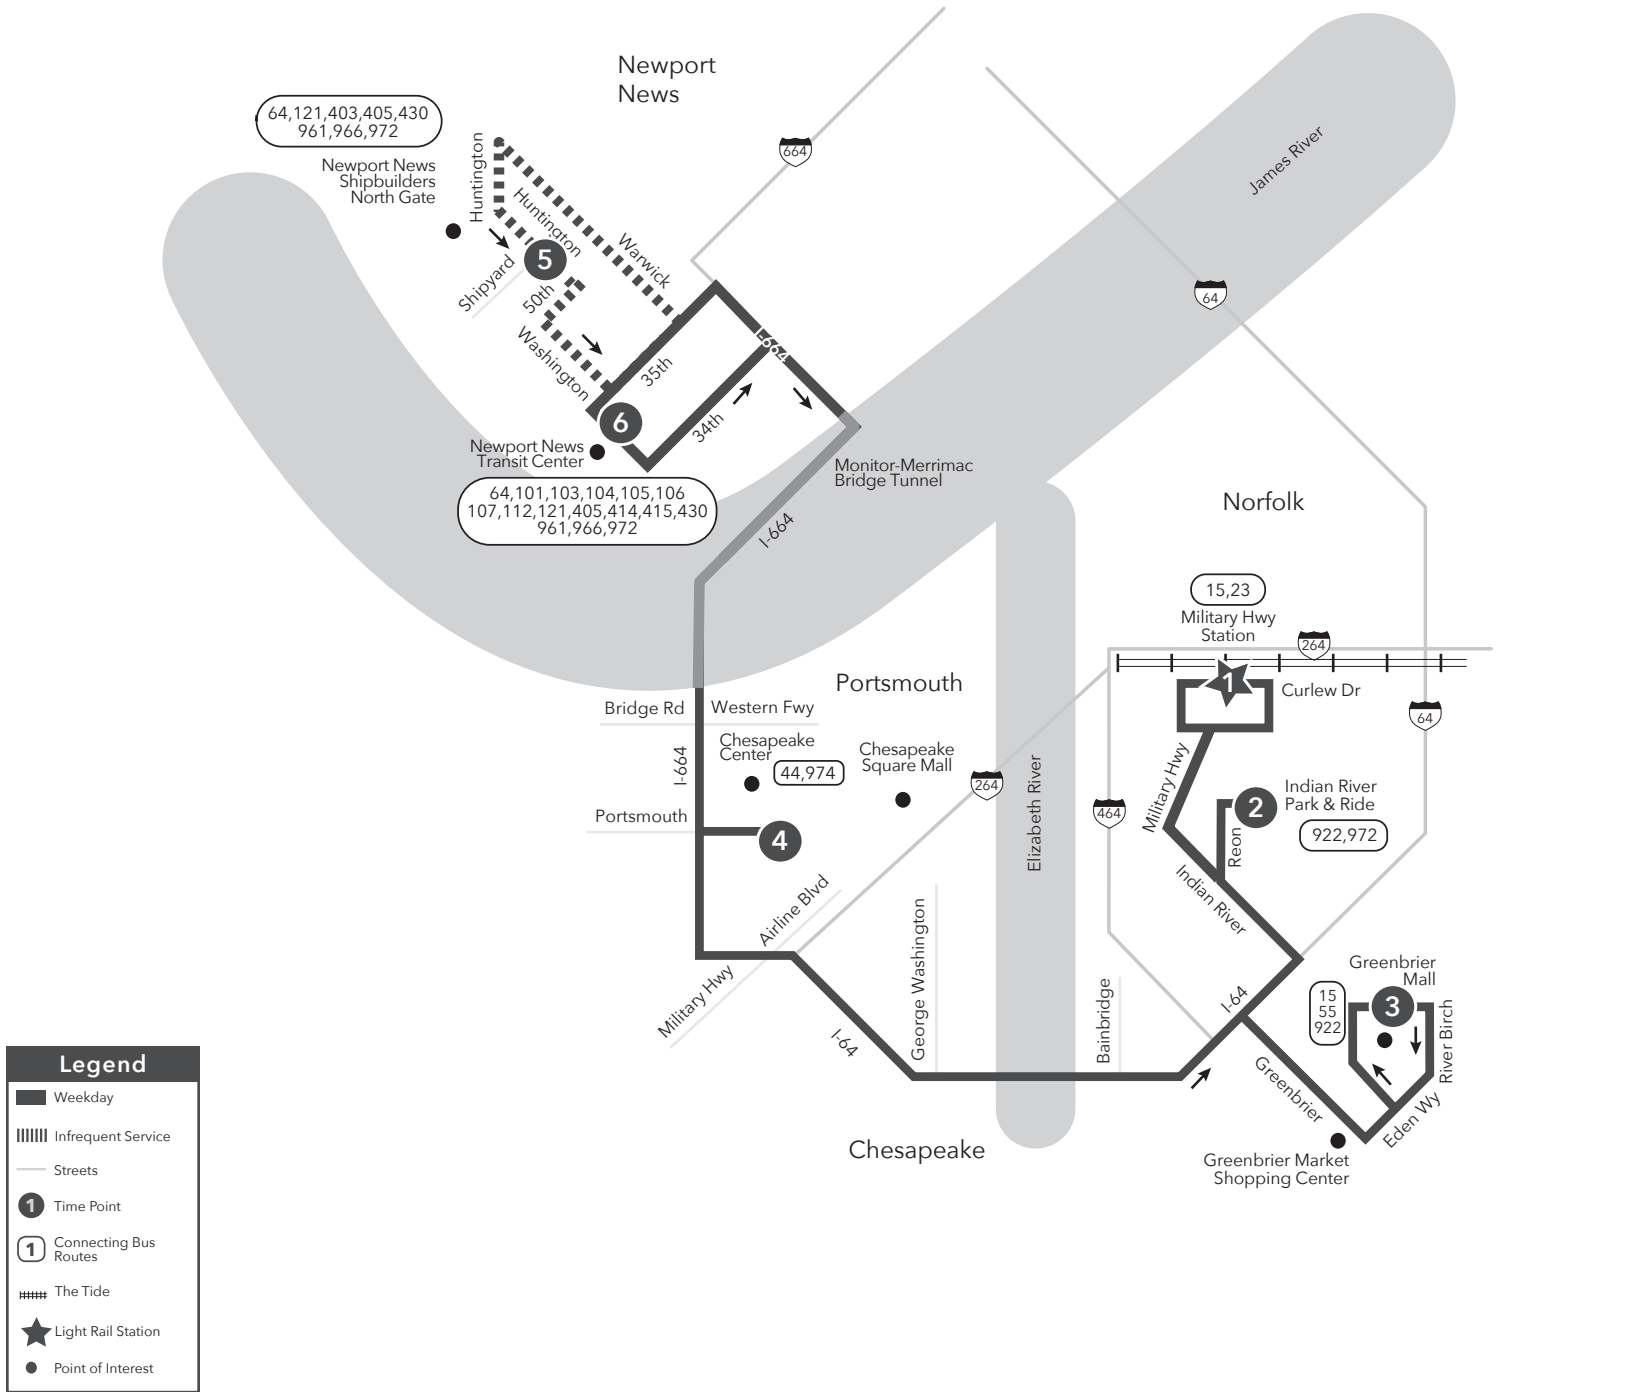

MAX ROUTE 967 MILITARY HWY STATION TO NEWPORT NEWS TRANSIT CTR

MONDAY-FRIDAY: From Military Hwy Station to Newport News Transit Center

1 Military Hwy Station	2 Indian River Park & Ride	3 Greenbrier Mall Park & Ride	4 Chesapeake Center	5 N. N. Shipbuilders North Gate	6 Newport News Transit Center
4:25	4:35	4:47	5:09	5:27	5:37
4:45	4:55	5:07	5:29	5:47	5:57
5:00	5:10	5:22	5:44	6:02	6:12
5:10	5:20	5:31	5:54	—	6:11
5:43	5:53	6:04	6:27	—	6:44
6:08	6:21	6:31	6:53	—	7:09

MAX ROUTE 967 NEWPORT NEWS TRANSIT CTR TO MILITARY HWY STATION

MONDAY-FRIDAY: From Newport News Transit Center to Military Hwy Station

5 N. N. Shipbuilders North Gate	6 Newport News Transit Center	4 Chesapeake Center	3 Greenbrier Mall Park & Ride	2 Indian River Park & Ride	1 Military Hwy Station
—	3:00	3:20	3:45	3:55	4:09
3:30	3:40	4:00	4:25	4:35	4:49
3:40	3:50	4:10	4:35	4:45	4:59
3:50	4:00	4:20	4:45	4:55	5:09
—	4:30	4:50	5:15	5:25	5:39
—	5:15	5:35	6:00	6:10	6:24