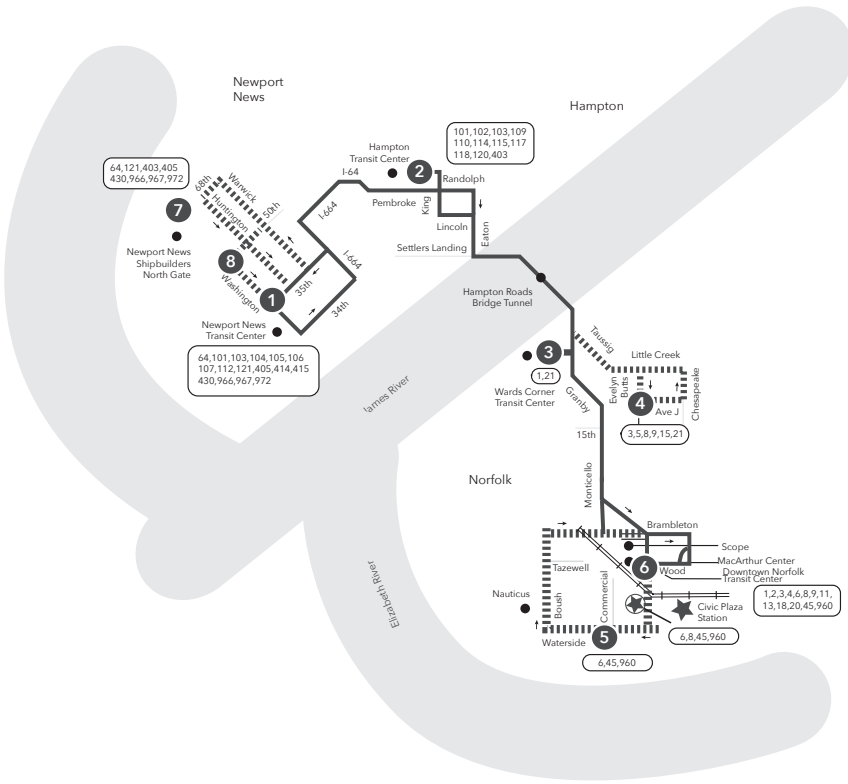

MAX ROUTE 961 NEWPORT NEWS TO HAMPTON TO NORFOLK

Legend

- Daily
- Weekday
- Streets
- Time Point
- Connecting Bus Routes
- Point of Interest

PM times are shaded & in bold.

WEEKDAY: From Newport News to Hampton to Norfolk

7	1	2	3	4	5	6
N.N. Shipbuilders North Gate	Newport News Transit Center	Hampton Transit Center	Wards Corner	Evelyn Butts Avenue J	Waterside Dr Commercial Pl	Downtown Norfolk Transit Center
-	5:00	5:15	5:40	-	5:57	6:06
-	6:03	6:18	6:43	-	7:00	7:09
-	6:30	6:45	7:10	-	7:27	7:36
-	7:00	7:15	7:40	-	7:57	8:06
-	7:30	7:45	8:10	-	8:27	8:36
-	8:00	8:15	8:40	-	8:57	9:06
-	8:35	8:50	9:15	-	-	9:31
-	9:05	9:20	9:45	-	-	10:01
-	10:00	10:15	10:40	-	-	10:56
-	11:00	11:15	11:40	-	-	11:56
-	12:00	12:15	12:40	-	-	12:56
-	1:00	1:15	1:40	-	-	1:56
-	1:45	2:00	2:25	-	-	2:41
-	2:15	2:30	2:55	-	3:14	3:23
-	2:45	3:00	3:35	-	3:55	4:04
-	3:15	3:30	4:05	-	4:25	4:34
3:40	3:45	4:00	4:30	4:35	-	5:03
-	4:00	4:15	4:45	4:50	-	5:18
-	4:15	4:30	5:05	-	5:25	5:34
-	4:45	5:00	5:35	-	5:55	6:04
-	5:15	5:30	6:05	-	6:25	6:34
-	6:15	6:30	6:55	-	-	7:12
-	7:15	7:30	8:05	-	-	8:23
-	8:15	8:30	8:55	-	-	9:12
-	9:15	9:30	9:50	-	-	10:07
-	10:15	10:30	10:55	-	-	11:12

WEEKDAY: From Norfolk to Hampton to Newport News

6	4	3	2	1	7	8	1
Downtown Norfolk Transit Center	Evelyn Butts Avenue J	Wards Corner	Hampton Transit Center	Newport News Transit Center	N.N. Shipbuilders North Gate	49th St Washington	Newport News Transit Center
4:55	-	5:12	-	5:35	5:47	5:49	5:54
5:25	5:50	6:00	6:15	-	6:32	6:36	6:41
6:00	-	6:16	6:31	6:46	-	-	-
6:30	-	6:46	7:02	7:17	-	-	-
7:00	-	7:18	7:43	7:58	-	-	-
7:30	-	7:48	8:13	8:28	-	-	-
8:30	-	8:48	9:13	9:28	-	-	-
9:30	-	9:48	10:13	10:28	-	-	-
10:30	-	10:48	11:13	11:28	-	-	-
11:30	-	11:48	12:13	12:28	-	-	-
12:30	-	12:48	1:13	1:28	-	-	-
1:30	-	1:48	2:13	2:28	-	-	-
2:15	-	2:33	2:58	3:13	-	-	-
3:15	-	3:33	4:03	4:18	-	-	-
3:45	-	4:03	4:33	4:48	-	-	-
4:15	-	4:33	5:03	5:18	-	-	-
4:45	-	5:03	5:33	5:48	-	-	-
5:15	-	5:33	6:03	6:18	-	-	-
5:45	-	6:03	6:27	6:42	-	-	-
6:15	-	6:32	6:52	7:07	-	-	-
7:15	-	7:32	7:52	8:07	-	-	-
8:15	-	8:32	8:52	9:07	-	-	-
9:15	-	9:32	9:52	10:07	-	-	-
10:15	-	10:32	10:52	11:07	-	-	-

SATURDAY: From Newport News to Norfolk

1	2	3	6
Newport News Transit Center	Hampton Transit Center	Wards Corner	Downtown Norfolk Transit Center
5:00	5:15	5:35	5:51
6:00	6:15	6:35	6:51
7:00	7:15	7:35	7:51
8:00	8:15	8:35	8:51
9:00	9:15	9:35	9:51
10:00	10:15	10:40	10:58
10:30	10:45	11:10	11:28
11:00	11:15	11:40	11:58
11:30	11:45	12:10	12:28
12:00	12:15	12:40	12:58
12:30	12:45	1:10	1:28
1:00	1:15	1:40	1:58
1:30	1:45	2:10	2:28
2:00	2:15	2:40	2:58
2:30	2:45	3:10	3:28
3:00	3:15	3:40	3:58
3:30	3:45	4:10	4:28
4:00	4:15	4:40	4:58
5:00	5:15	5:40	5:58
6:00	6:15	6:40	6:58
7:00	7:15	7:35	7:52
8:00	8:15	8:35	8:52
9:00	9:15	9:35	9:52
10:00	10:15	10:35	10:52

SATURDAY: From Norfolk to Newport News