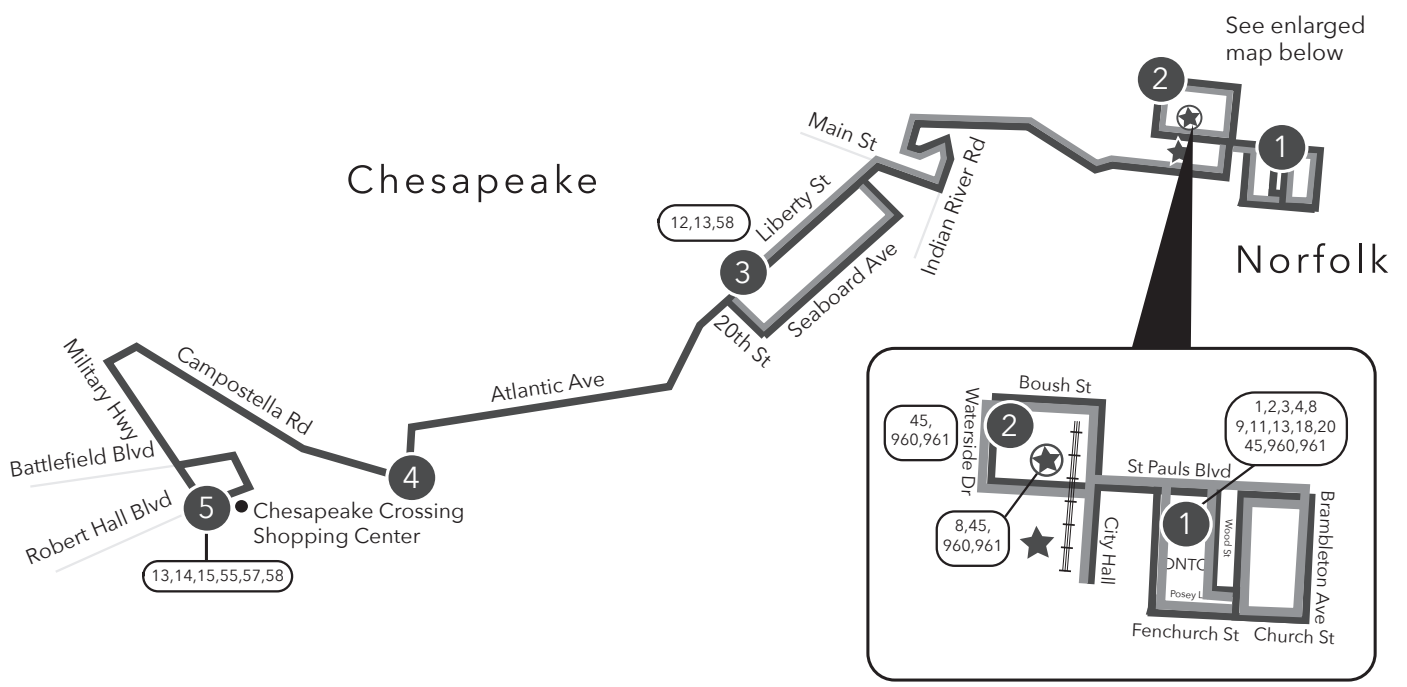

ROUTE 006 DOWNTOWN NORFOLK/SOUTH NORFOLK/ROBERT HALL BLVD

Legend

- Weekday & Saturday
- Sunday
- Streets
- Time Point
- Connecting Bus Routes
- The Tide
- Light Rail Station
- Light Rail Connection
- Point of Interest

f - Friday only
PM times are shaded & in bold.

WEEKDAY:
 From Downtown Norfolk Transit Center to Liberty St & Seaboard Ave to Robert Hall Blvd

1	2	3	4	5
Downtown Norfolk Transit Center	Waterside Dr Commercial Pl	Liberty St Seaboard Ave	Broad St Campostella Rd	Robert Hall Blvd
5:30	-	5:48	5:54	6:01
6:00	6:06	6:19	-	-
6:30	6:36	6:54	7:00	7:07
7:00	7:06	7:19	-	-
7:30	7:36	7:54	8:00	8:07
8:00	8:06	8:19	-	-
8:30	8:36	8:54	9:00	9:07
9:00	9:06	9:20	-	-
9:30	9:36	9:55	10:01	10:08
10:30	10:36	10:55	11:01	11:08
11:30	11:36	11:55	12:01	12:08
12:30	12:36	12:55	1:01	1:08
1:30	1:36	1:55	2:01	2:08
2:30	2:36	2:55	3:01	3:08
3:30	3:36	3:57	4:03	4:10
4:00	4:06	4:22	-	-
4:30	4:36	4:57	5:03	5:10
5:00	5:06	5:22	-	-
5:30	5:36	5:57	6:03	6:10
6:00	6:06	6:22	-	-
6:30	6:36	6:50	-	-
7:30	7:35	7:50	-	-
8:30	8:35	8:50	-	-
9:30	9:35	9:50	-	-
10:30	10:35	10:50	-	-
11:30	11:35	11:50	-	-
12:30f	12:35f	12:50f	-	-

SUNDAY:
 From Downtown Norfolk Transit Center to Liberty St & Seaboard Ave

1	2	3
Downtown Norfolk Transit Center	Waterside Dr Commercial Pl	Liberty St Seaboard Ave
5:54	5:58	6:11
6:54	6:58	7:11
7:54	7:58	8:11
8:53	8:57	9:10
9:53	9:57	10:10
10:53	10:57	11:10
11:53	11:57	12:10
12:53	12:57	1:10
1:53	1:57	2:10
2:53	2:57	3:10
3:53	3:57	4:10
4:53	4:57	5:10
5:55	5:59	6:12

SUNDAY:
 From Liberty St & Seaboard Ave to Downtown Norfolk Transit Center

3	2	1
Liberty St Seaboard Ave	Waterside Dr Commercial Pl	Downtown Norfolk Transit Center
6:18	6:30	6:38
7:18	7:30	7:38
8:18	8:30	8:38
9:18	9:30	9:38
10:18	10:30	10:38
11:18	11:30	11:38
12:18	12:30	12:38
1:18	1:30	1:38
2:18	2:30	2:38
3:18	3:30	3:38
4:18	4:30	4:38
5:18	5:30	5:38
6:18	6:30	6:38