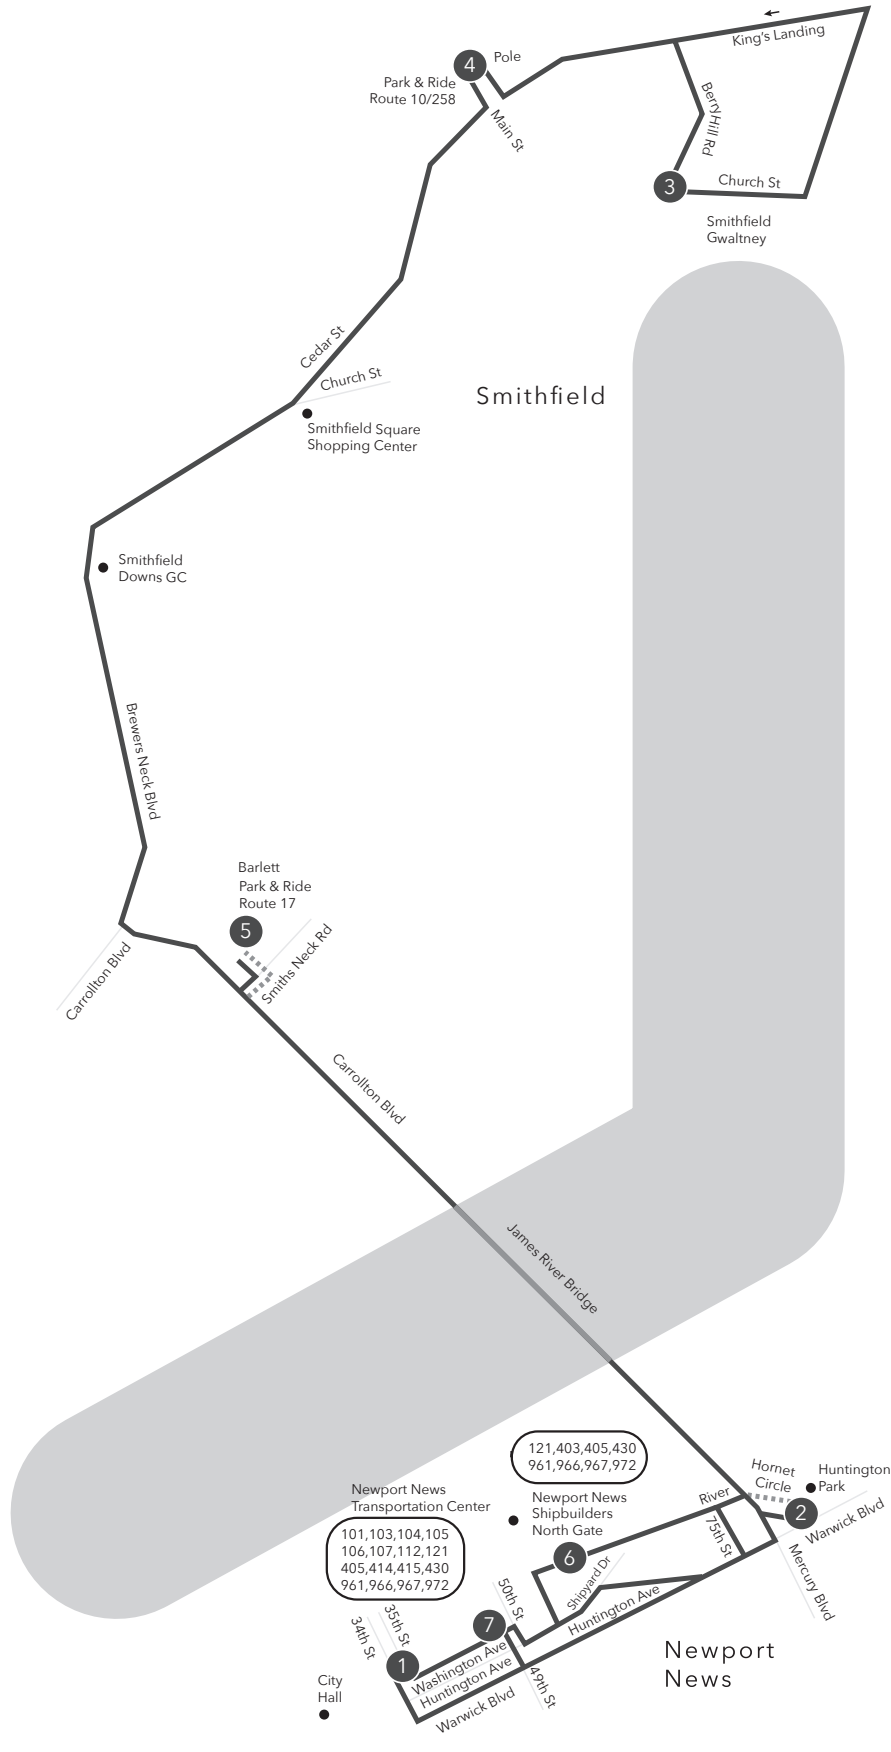

ROUTE 064 NEWPORT NEWS / SMITHFIELD

Legend

- Daily Route
- Streets
- Time Point
- Connecting Bus Routes
- Point of Interest

PM times are shaded & in bold
This route does not operate on Saturday or Sunday.

WEEKDAY A.M.:
From Newport News Transit Ctr to Smithfield Gwaltney

1	2	3	4	5	2	6	7	1
Newport News Transit Ctr	Huntington Park Park & Ride	Smithfield Gwaltney	Park & Ride Route 10/258	Park & Ride Route 17 Barlett	Huntington Park Park & Ride	N. N. Shipbuilders North Gate	49th & Washington Ave	Newport News Transit Ctr
—	—	—	5:30	5:43	5:54	6:01	6:04	6:09
—	—	—	5:50	6:03	6:14	6:21	6:24	6:29
5:25	5:35	6:01	—	—	—	—	—	—

WEEKDAY P.M.:
From Newport News Transit Ctr to Smithfield Gwaltney

1	7	6	2	5	4	3	3	2	1
Newport News Transit Ctr	49th & Washington Ave	N. N. Shipbuilders North Gate	Huntington Park Park & Ride	Park & Ride Route 17 Barlett	Park & Ride Route 10/258	Smithfield Gwaltney	Smithfield Gwaltney	Huntington Park Park & Ride	Newport News Transit Ctr
—	—	3:40	3:47	4:02	4:18	4:25	4:25	4:57	5:07
3:40	3:50	—	4:08	4:23	4:39	4:46	4:48	5:20	5:30

WEEKDAY P.M.:
From Smithfield Gwaltney to Newport News Transit Ctr

3	2	1
Smithfield Gwaltney	Huntington Park Park & Ride	Newport News Transit Ctr
4:25	4:57	5:07
4:48	5:20	5:30