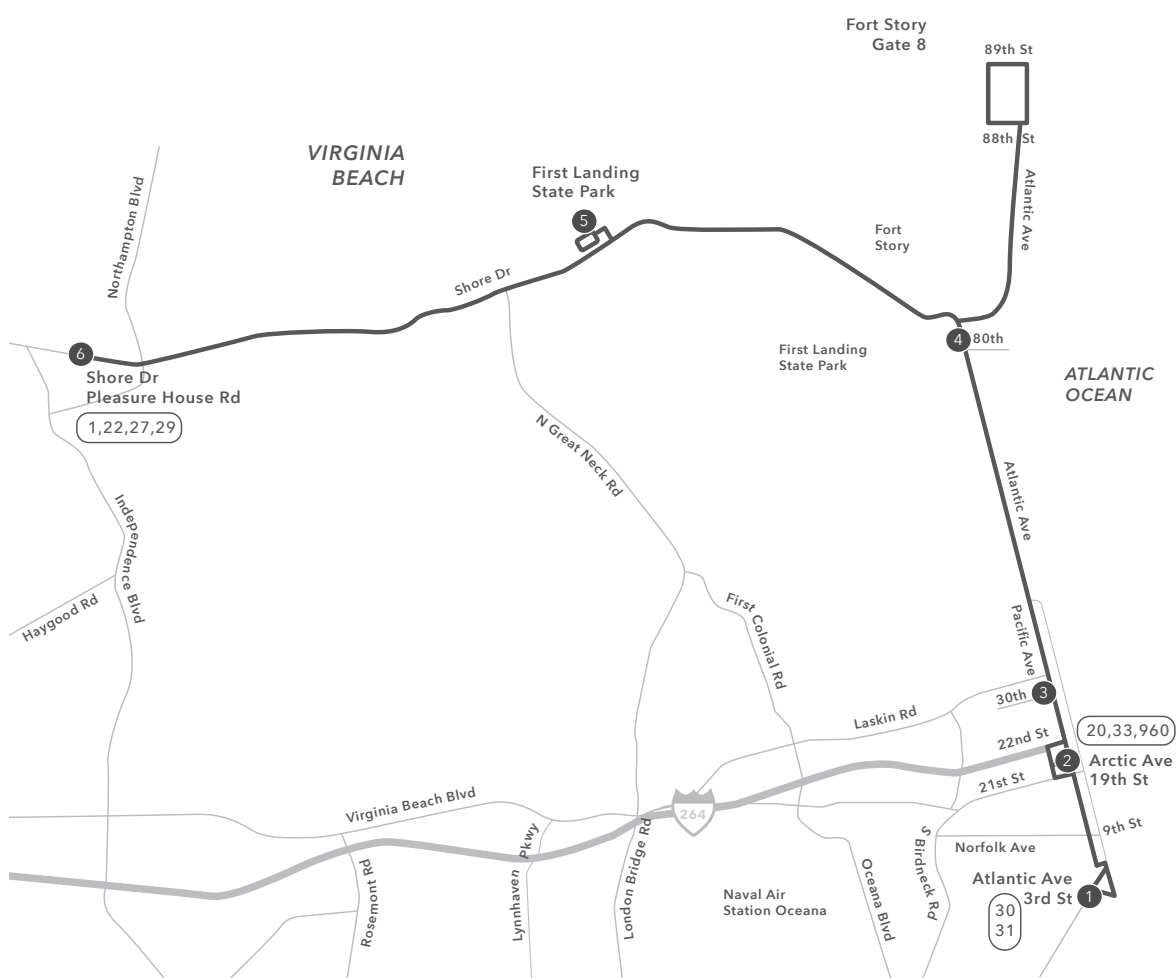

ROUTE 35 SHORE DR & PLEASURE HOUSE RD / ATLANTIC AVE & 3RD ST

Legend

- Daily
- Streets
- Time Point
- Connecting Bus Routes
- Point of Interest

PM times are shaded & in bold.

MONDAY - SUNDAY: Atlantic Ave & 3rd St to Shore Dr & Pleasure House Rd

1	2	3	4	5	6
Atlantic Ave 3rd St	Arctic Ave 19th St	Pacific Ave 30th St	Atlantic Ave 80th St	First Landing	Pleasure House Rd Shore Dr
7:50	8:00	8:06	8:18	8:26	8:42
8:27	8:37	8:43	8:55	9:03	9:19
8:50	9:00	9:06	9:18	9:26	9:42
9:27	9:37	9:43	9:55	10:03	10:19
9:50	10:00	10:06	10:18	10:26	10:42
10:27	10:37	10:43	10:55	11:03	11:19
10:50	11:00	11:06	11:18	11:26	11:42
11:27	11:37	11:43	11:55	12:03	12:19
11:50	12:00	12:06	12:18	12:26	12:42
12:27	12:37	12:43	12:55	1:03	1:19
12:50	1:00	1:06	1:18	1:26	1:42
1:27	1:37	1:43	1:55	2:03	2:19
1:50	2:00	2:06	2:18	2:26	2:42
2:27	2:37	2:43	2:55	3:03	3:19
2:50	3:00	3:06	3:18	3:26	3:42
3:27	3:37	3:43	3:55	4:03	4:19
3:50	4:00	4:06	4:18	4:26	4:42
4:27	4:37	4:43	4:55	5:03	5:19
4:50	5:00	5:06	5:18	5:26	5:42
5:27	5:37	5:43	5:55	6:03	6:19
5:50	6:00	6:06	6:18	6:26	6:42
6:27	6:37	6:43	6:55	7:03	7:19
6:50	7:00	7:06	7:18	7:26	7:42
7:27	7:37	7:43	7:55	8:03	8:19
7:50	8:00	8:06	8:18	8:26	8:42
8:27	8:37	8:43	8:55	9:03	9:19
8:50	9:00	9:06	9:18	9:26	9:42
9:27	9:37	9:43	9:55	10:03	10:19
9:50	10:00	10:06	10:18	10:26	10:42
10:27	10:37	10:43	10:55	11:03	11:19
10:50	11:00	11:06	11:18	11:26	11:42
11:27	11:37	11:43	11:55	12:03	12:19
11:50	12:00	12:06	12:18	12:26	12:42