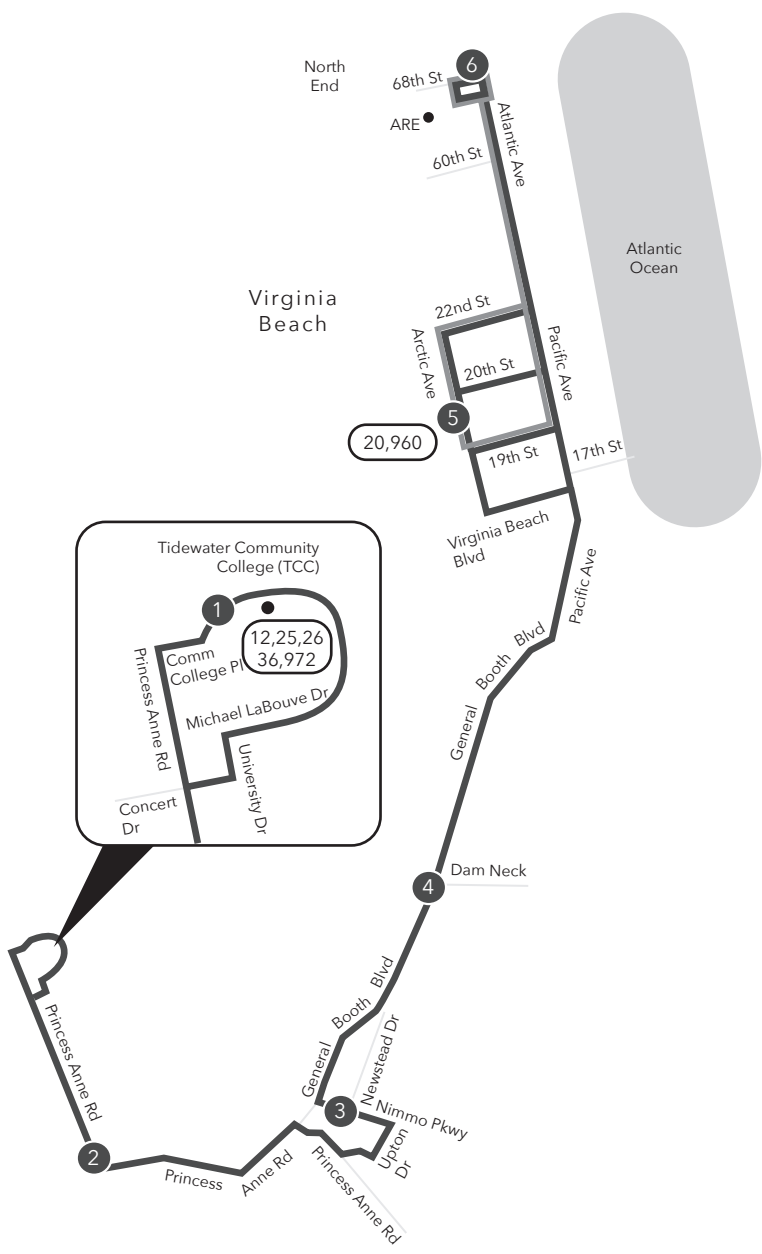

ROUTE 033 TCC / 68TH STREET & ATLANTIC AVE

Legend

- Weekday & Saturday
- Sunday only
- Streets
- Time Point
- Connecting Bus Routes
- Point of Interest

PM times are shaded & in bold.

WEEKDAY: From TCC to 68th Street & Atlantic Avenue **WEEKDAY: From 68th Street & Atlantic Avenue to TCC**

SUNDAY: From Arctic Ave & 19th St to Atlantic Ave & 68th St **SUNDAY: From Atlantic Ave & 68th Street to Arctic Ave & 19th St**

5	6	6	5
Arctic Ave 19th St	Atlantic Ave 68th St	Atlantic Ave 68th St	Arctic Ave 19th St
-	-	6:02	6:13
6:28	6:41	6:47	6:58
7:13	7:26	7:32	7:43
7:58	8:11	8:17	8:28
8:40	8:53	9:02	9:13
9:28	9:41	9:47	9:58
10:08	10:30	10:32	10:43
10:53	11:15	11:17	11:28
11:38	12:00	12:02	12:13
12:23	12:45	12:47	12:58
1:08	1:30	1:32	1:43
1:53	2:13	2:17	2:28
2:38	2:58	3:02	3:14
3:23	3:43	3:47	3:59
4:08	4:28	4:32	4:44
4:53	5:13	5:17	5:29
5:38	5:58	6:02	6:13
6:23	6:43	6:47	6:58