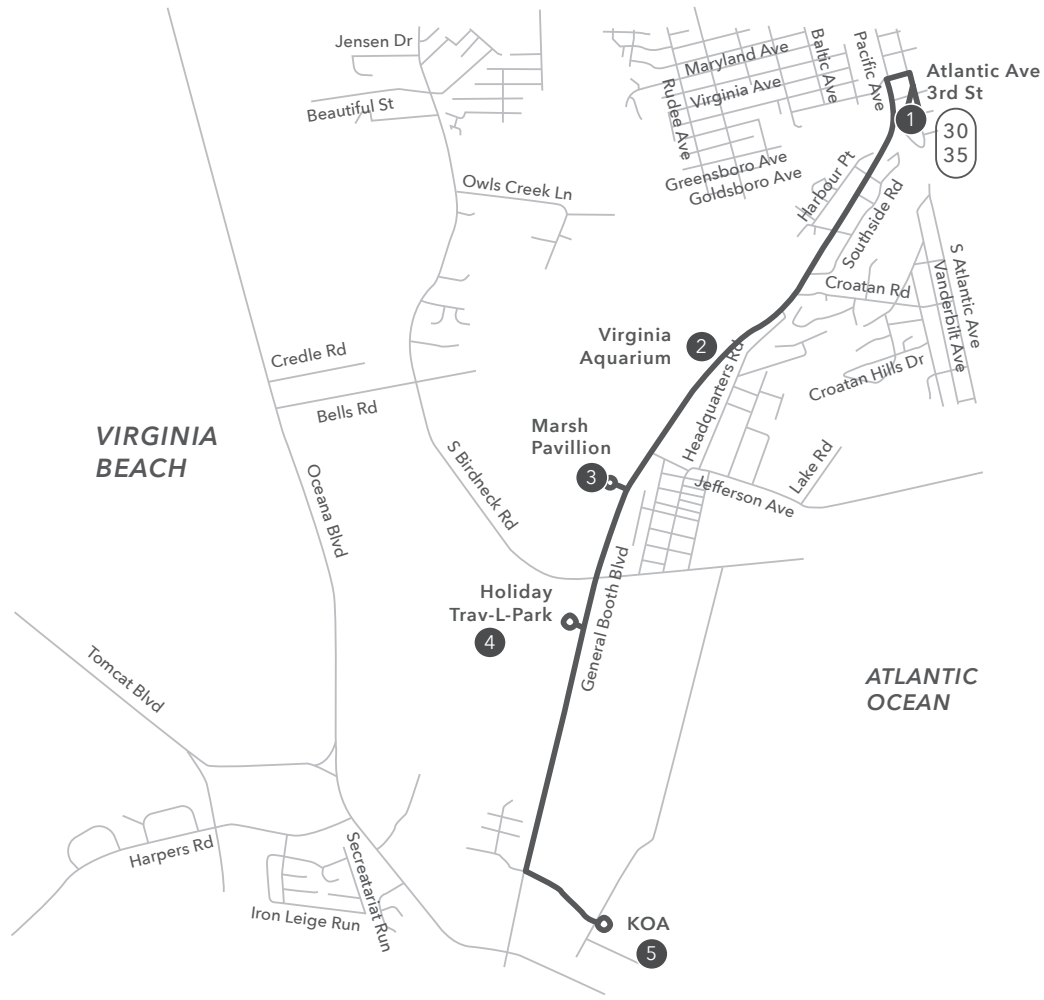

ROUTE 31 AQUARIUM AND CAMP GROUND

Legend

- Daily
- Streets
- Time Point
- Connecting Bus Routes
- Point of Interest

PM times are shaded & in bold.

MONDAY - SUNDAY: Atlantic Ave & 3rd St to Virginia Aquarium to Marsh Pavilion to Campgrounds