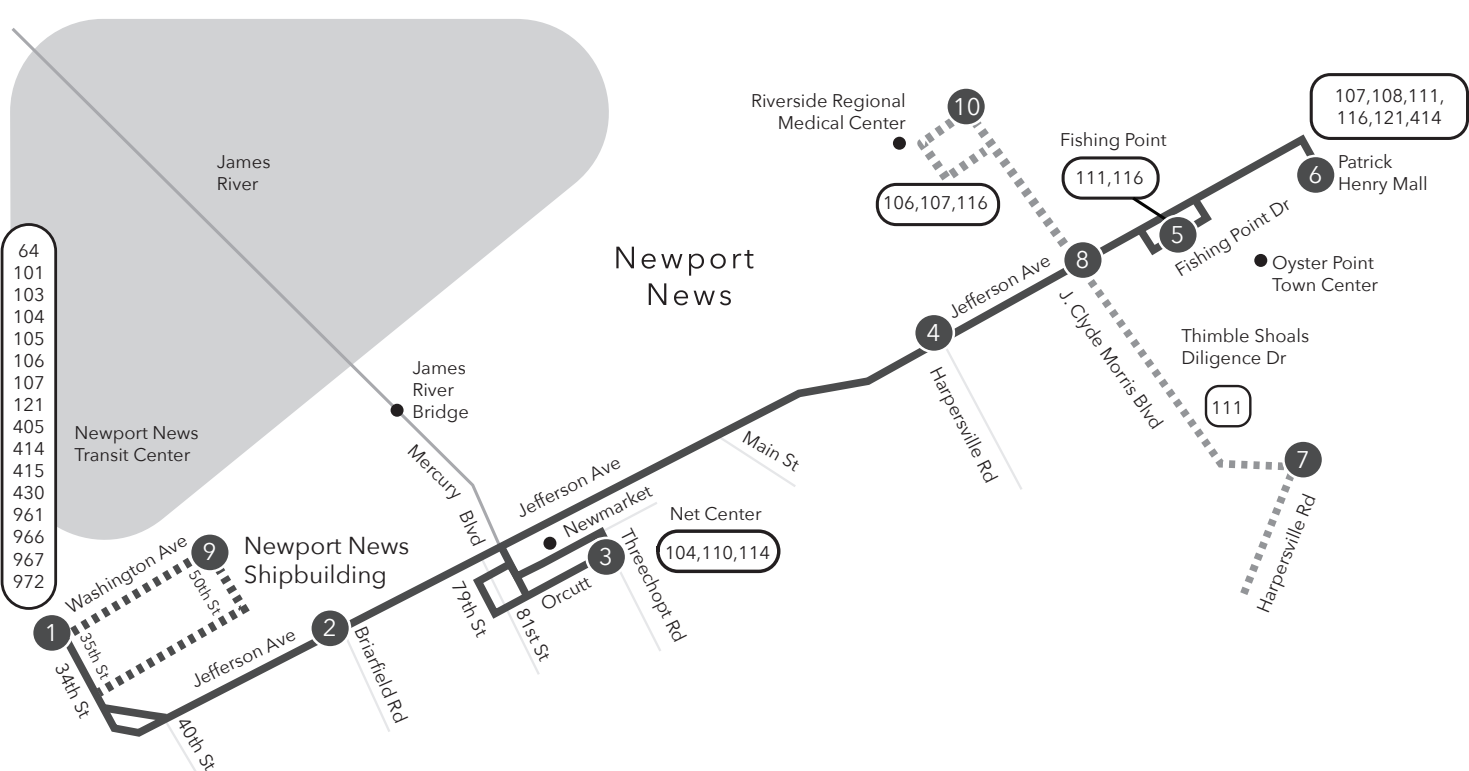

ROUTE 112 DOWNTOWN NEWPORT NEWS / PATRICK HENRY MALL

Legend

- Daily Route
- AM only
- Streets
- Time Point
- Connecting Bus Routes
- Point of Interest

w = Weekdays only
PM times are shaded & in bold.

WEEKDAY & SATURDAY:
From Downtown Newport News to Newmarket to Patrick Henry Mall

SUNDAY:
From Downtown Newport News to Newmarket to Patrick Henry Mall

SUNDAY:
From Patrick Henry Mall to Newmarket to Downtown Newport News

1	2	3	4	5	6	6	5	4	3	2	1
Newport News Transit center	Jefferson Ave Briarfield Rd	Net Center	Jefferson Ave Harpersville Rd	Fishing Point Dr City Center Blvd	Patrick Henry Mall	Patrick Henry Mall	Fishing Point Dr City Center Blvd	Jefferson Ave Harpersville Rd	Net Center	Jefferson Ave Briarfield Rd	Newport News Transit center
6:15	6:23	6:31	6:43	6:51	7:01	7:15	7:23	7:31	7:46	7:52	7:57
7:15	7:23	7:31	7:43	7:51	8:01	8:15	8:23	8:31	8:46	8:52	8:57
8:15	8:23	8:31	8:43	8:51	9:01	9:15	9:23	9:31	9:46	9:52	9:57
9:15	9:23	9:31	9:43	9:51	10:01	10:15	10:23	10:31	10:46	10:52	10:57
10:15	10:23	10:31	10:43	10:51	11:01	11:15	11:23	11:31	11:46	11:52	11:57
11:15	11:23	11:31	11:43	11:51	12:01	12:15	12:23	12:31	12:46	12:52	12:57
12:15	12:23	12:31	12:43	12:51	1:01	1:15	1:23	1:31	1:46	1:52	1:57
1:15	1:23	1:31	1:43	1:51	2:01	2:15	2:23	2:31	2:46	2:52	2:57
2:15	2:23	2:31	2:43	2:51	3:01	3:15	3:23	3:31	3:46	3:52	3:57
3:15	3:23	3:31	3:43	3:51	4:01	4:15	4:23	4:31	4:46	4:52	4:57
4:15	4:23	4:31	4:43	4:51	5:01	5:15	5:23	5:31	5:46	5:52	5:57
5:15	5:23	5:31	5:43	5:51	6:01	6:15	6:23	6:31	6:46	6:52	6:57
6:15	6:23	6:31	6:43	6:51	7:01	7:15	7:23	7:31	7:46	7:52	7:57
7:15	7:23	7:31	7:43	7:51	8:01						