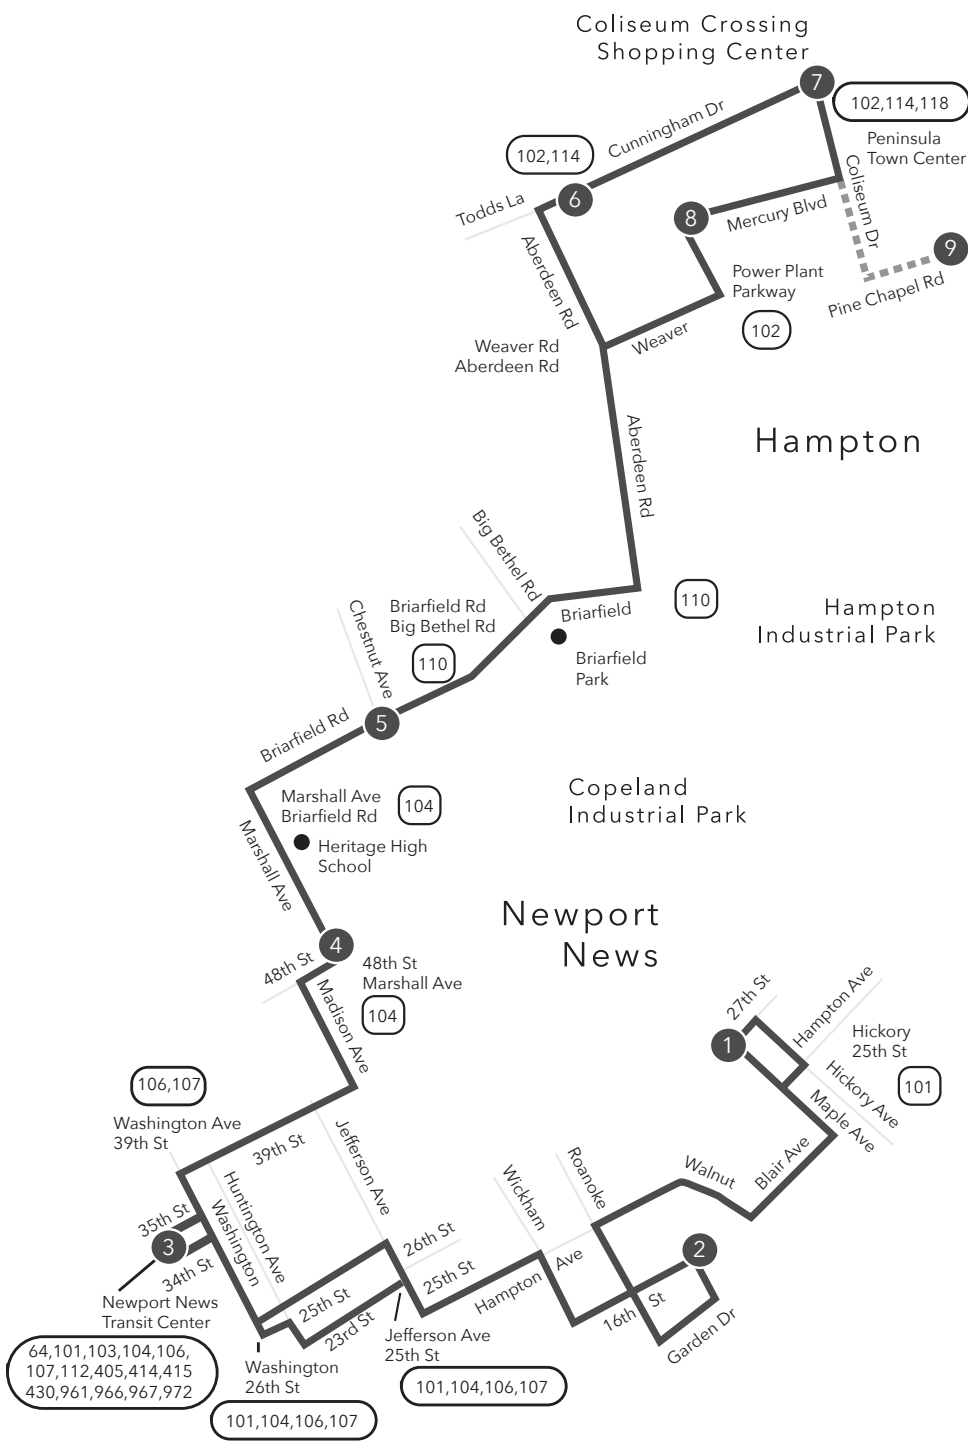

# ROUTE 105 MAPLE AVE & 27TH ST / PENINSULA TOWN CENTER

**Legend**

- Daily Route
- Limited Service
- Streets
- Time Point
- Connecting Bus Routes
- Point of Interest

w - Weekdays only  
PM times are shaded & in bold.