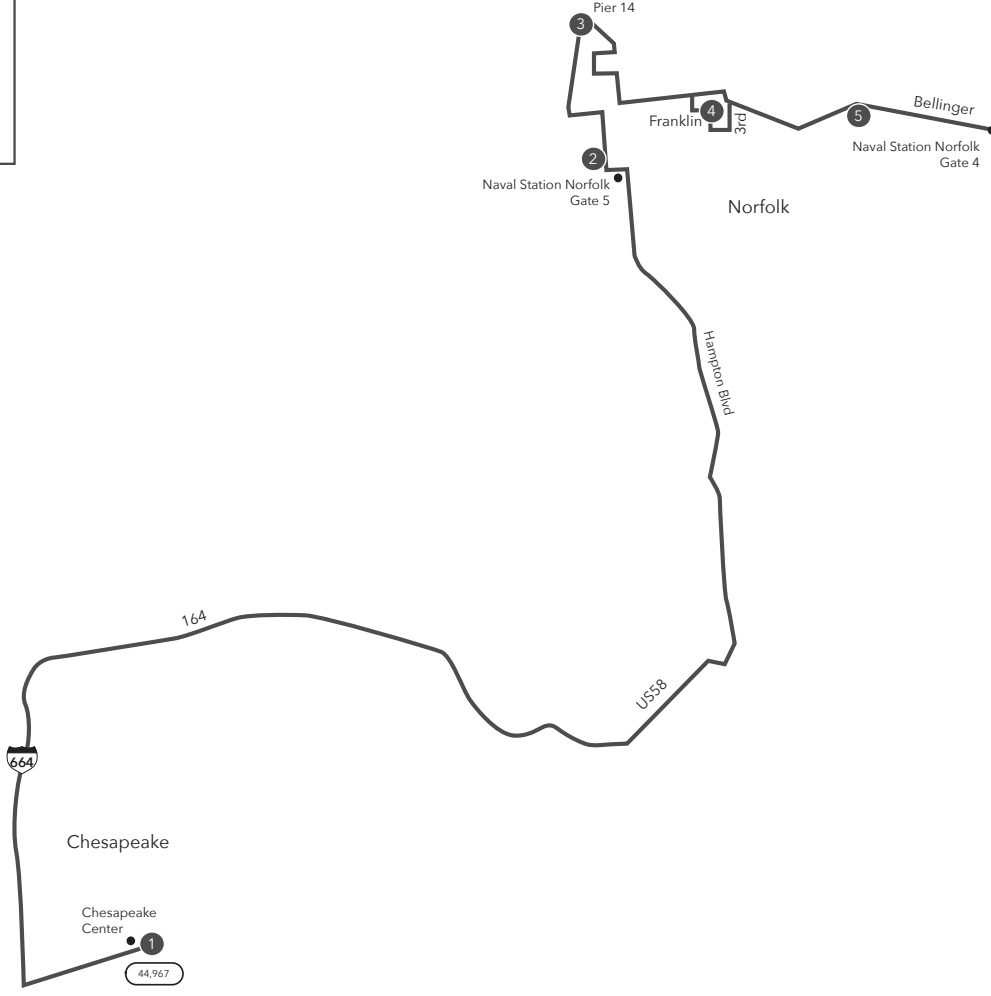

# MAX Route 974 Chesapeake to Naval Station Norfolk

**Legend**

- Weekday
- Streets
- Time Point
- Connecting Bus Routes
- Point of Interest

## AM WEEKDAY: From Chesapeake Ctr to Naval Station Norfolk

1	2	3	4	5
Chesapeake Ctr	Virginia Ave Cold Storage	Pier 14	2nd & Franklin	Bellinger 5th
5:00 6:00	5:35 6:35	5:41 6:41	5:53 6:53	5:59 6:59

PM times are shaded & in bold.

## PM WEEKDAY: From Naval Station Norfolk to Chesapeake Ctr

5	4	3	2	1
Naval Station Gate 4	2nd & Franklin	Pier 14	Naval Station Gate 5	Chesapeake Ctr
<b>3:40</b> <b>4:40</b>	<b>3:45</b> <b>4:45</b>	<b>3:53</b> <b>4:53</b>	<b>4:02</b> <b>5:02</b>	<b>4:39</b> <b>5:39</b>

**MAX** Route 974  
Chesapeake Ctr to  
Naval Station Norfolk

Effective: 10.21.18