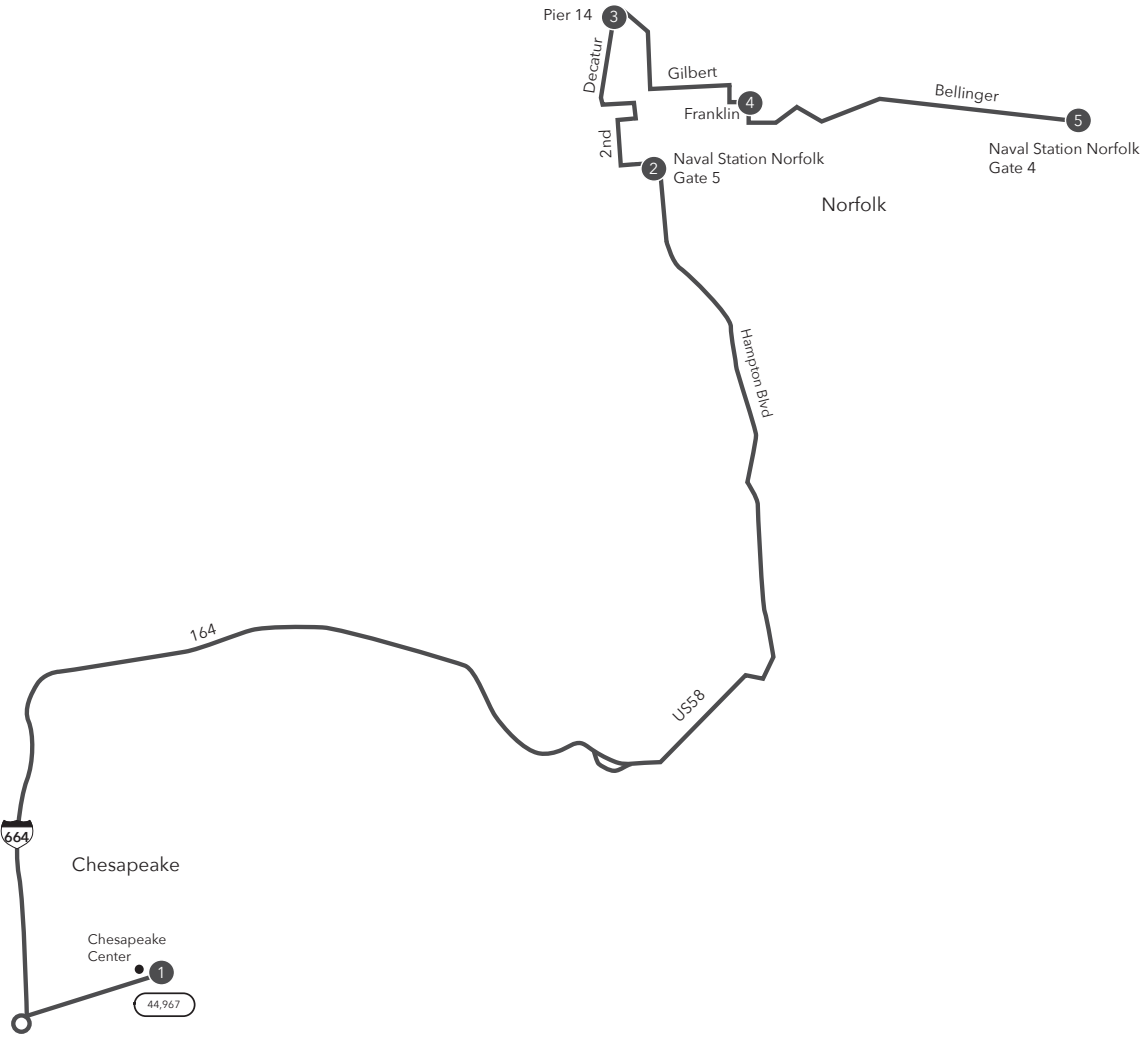

# MAX Route 974 Chesapeake to Naval Station Norfolk

**Legend**

- Weekday
- Streets
- Time Point
- Connecting Bus Routes
- Point of Interest

## AM WEEKDAY: From Chesapeake Ctr to Naval Station Norfolk

1	2	3	4	5
Chesapeake Ctr	Virginia Ave Cold Storage	Pier 14	2nd & Franklin	Bellinger 5th
5:00 6:00	5:35 6:35	5:41 6:41	5:53 6:53	5:59 6:59

PM times are shaded & in bold.

## PM WEEKDAY: From Naval Station Norfolk to Chesapeake Ctr

5	4	3	2	1
Naval Station Gate 4	2nd & Franklin	Pier 14	Naval Station Gate 5	Chesapeake Ctr
<b>3:40</b> <b>4:40</b>	<b>3:45</b> <b>4:45</b>	<b>3:53</b> <b>4:53</b>	<b>4:02</b> <b>5:02</b>	<b>4:39</b> <b>5:39</b>

**MAX** Route 974  
Chesapeake Ctr to  
Naval Station Norfolk

Effective: 10.21.18