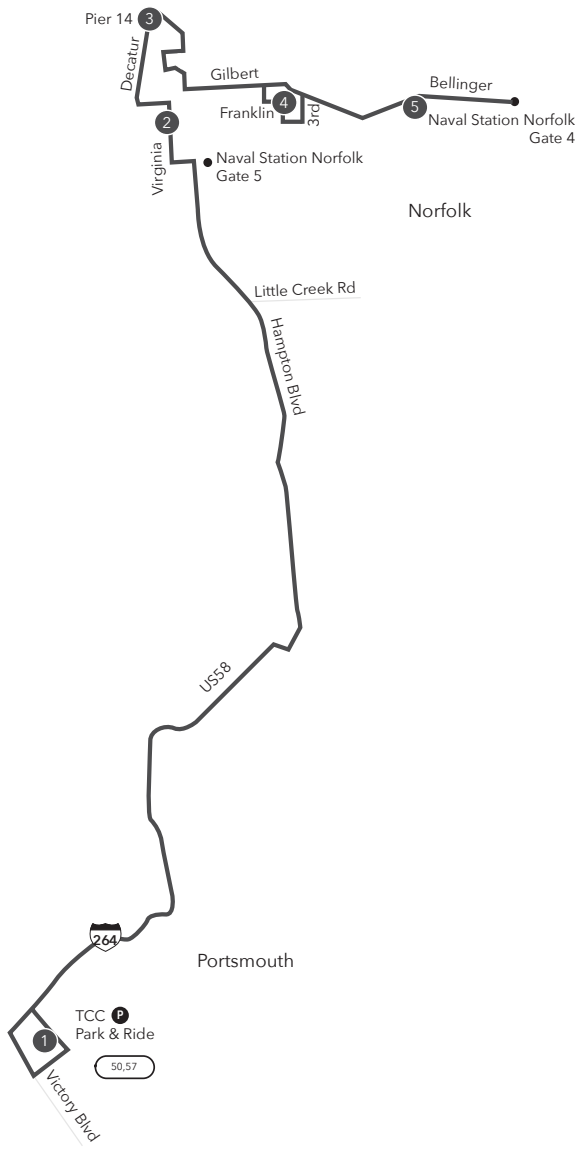

MAX Route 973 Portsmouth to Naval Station Norfolk

Legend

- Weekday
- Streets
- Time Point
- Connecting Bus Routes
- Point of Interest

AM WEEKDAY: From TCC Portsmouth to Naval Station Norfolk

1	2	3	4	5
TCC Park & Ride	Virginia Ave Cold Storage	Pier 14	2nd & Franklin	Bellinger 5th
5:00 6:00	5:27 6:27	5:33 6:33	5:45 6:45	5:50 6:50

PM times are shaded & in bold.

PM WEEKDAY: From Naval Station Norfolk to TCC Portsmouth

5	4	3	2	1
Naval Station Norfolk Gate 4	2nd & Franklin	Pier 14	Naval Station Gate 5	TCC Park & Ride
3:30 4:30	3:36 4:36	3:44 4:44	3:53 4:53	4:23 5:23

Effective: 10.21.18

MAX Route 973
Portsmouth to Naval Station Norfolk