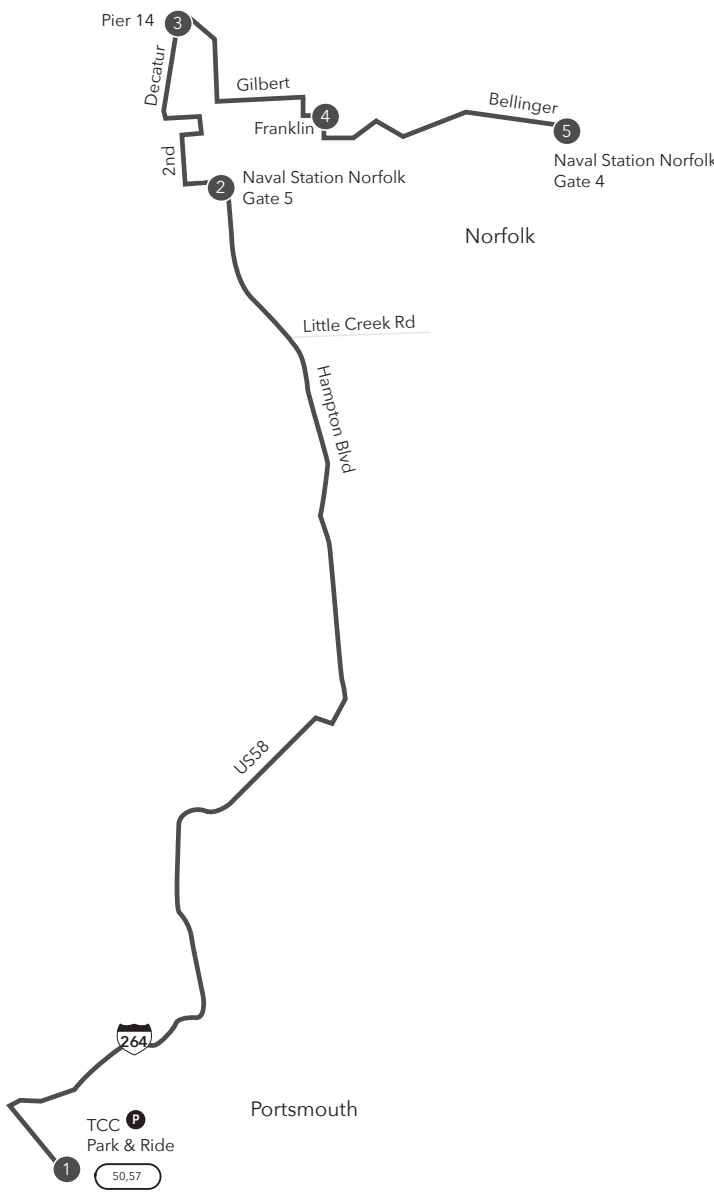

MAX Route 973 Portsmouth to Naval Station Norfolk

Legend

- Weekday
- Streets
- Time Point
- Connecting Bus Routes
- Point of Interest

AM WEEKDAY: From TCC Portsmouth to Naval Station Norfolk

1	2	3	4	5
TCC Park & Ride	Virginia Ave Cold Storage	Pier 14	2nd & Franklin	Bellinger 5th
5:00 6:00	5:27 6:27	5:33 6:33	5:45 6:45	5:50 6:50

PM times are shaded & in bold.

PM WEEKDAY: From Naval Station Norfolk to TCC Portsmouth

5	4	3	2	1
Naval Station Norfolk Gate 4	2nd & Franklin	Pier 14	Naval Station Gate 5	TCC Park & Ride
3:30 4:30	3:36 4:36	3:44 4:44	3:53 4:53	4:23 5:23

Effective: 10.21.18

MAX Route 973
Portsmouth to Naval Station Norfolk