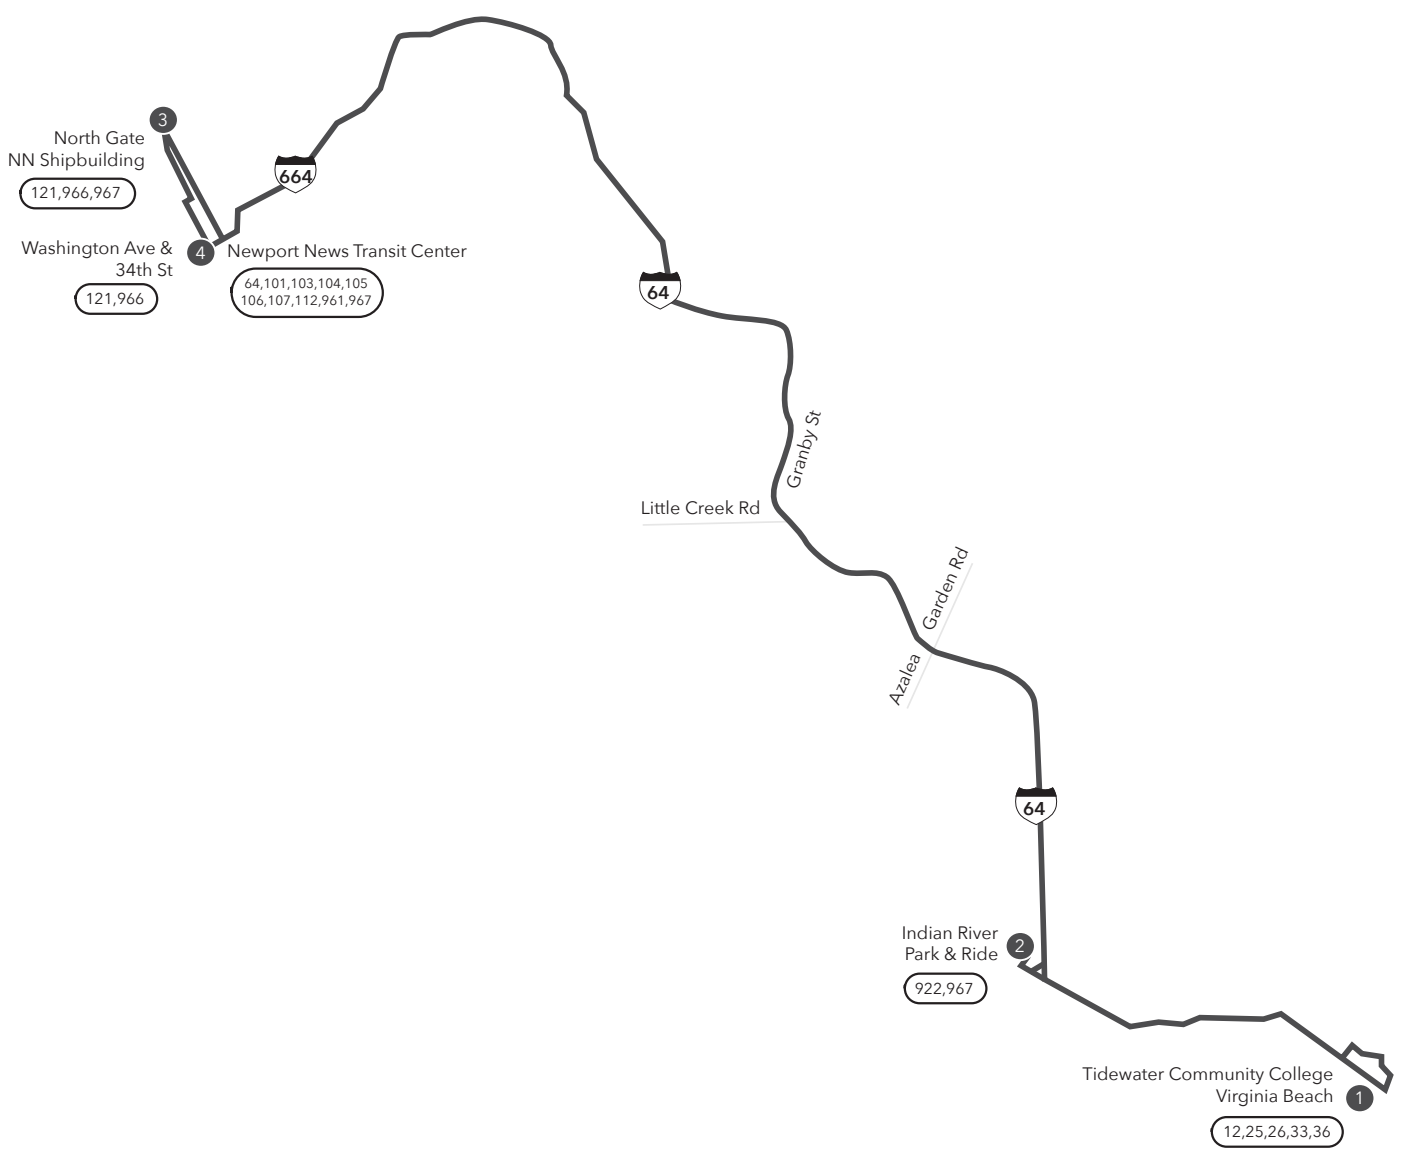

MAX Route 972 Virginia Beach to Newport News

Legend

- Daily Route
- Streets
- Time Point
- Connecting Bus Routes
- Point of Interest

PM times are shaded & in bold.

MAX 972 MONDAY - FRIDAY:
A.M. Service from Tidewater Community College to Newport News Transit Ctr

1	2	3	4
TCC VA Beach	Indian River Park & Ride	N.N. Shipbuilders North Gate	Washington Ave & 34th St
5:15	5:31	6:10	6:17

MAX 972 MONDAY - FRIDAY:
P.M. Service from Newport News Transit Ctr to Tidewater Community College

3	4	2	1
N.N. Shipbuilders North Gate	Washington Ave & 34th St	Indian River Park & Ride	TCC VA Beach
3:40	3:50	4:46	4:58