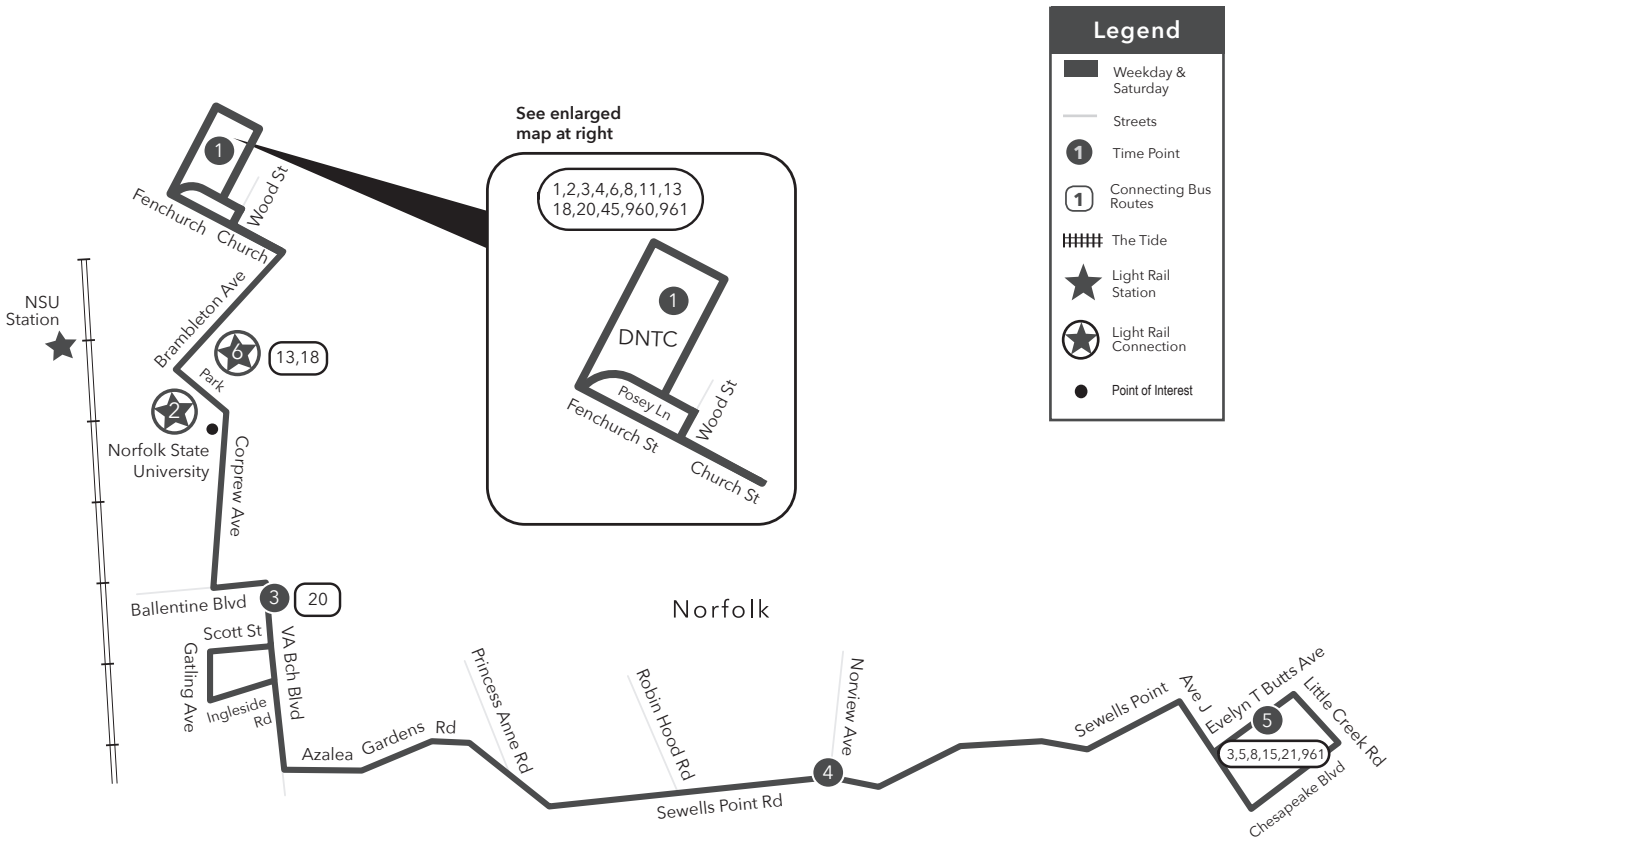

Route 009 Downtown Norfolk Transit Center / Evelyn T Butts Ave

f- Friday only
PM times are shaded & in bold.

WEEKDAY: From Downtown Norfolk Transit Center to Evelyn T Butts Ave

1	2	3	4	5
Downtown Norfolk Transit Center	NSU Station	VA Beach Blvd Scott St	Sewells Point Rd Norview Ave	Little Creek Rd Evelyn T Butts Ave
5:58	6:05	6:14	6:29	6:40
6:27	6:35	6:44	6:59	7:10
6:57	7:05	7:14	7:29	7:40
7:27	7:35	7:44	7:59	8:10
7:57	8:05	8:14	8:29	8:40
8:27	8:35	8:44	8:59	9:10
8:57	9:04	9:13	9:28	9:39
9:28	9:35	9:44	9:59	10:10
9:58	10:05	10:14	10:29	10:40
10:28	10:35	10:44	10:59	11:10
10:58	11:05	11:14	11:29	11:40
11:28	11:35	11:44	11:59	12:10
11:58	12:05	12:14	12:29	12:40
12:28	12:35	12:44	12:59	1:10
12:58	1:05	1:14	1:29	1:40
1:28	1:35	1:44	1:59	2:10
1:56	2:03	2:13	2:30	2:41
2:26	2:34	2:44	3:01	3:12
2:56	3:04	3:14	3:31	3:42
3:25	3:33	3:43	4:00	4:11
3:55	4:03	4:13	4:30	4:41
4:25	4:33	4:43	5:00	5:11
4:55	5:03	5:13	5:30	5:41
5:25	5:33	5:43	6:00	6:11
6:01	6:08	6:15	6:30	6:41
6:31	6:38	6:45	7:00	7:11
7:01	7:08	7:15	7:30	7:41
7:31	7:38	7:45	8:00	8:11
8:31	8:38	8:45	9:00	9:11
9:31	9:38	9:45	10:00	10:11
10:31	10:38	10:45	11:00	11:11
11:31f	11:38f	11:45f	12:00f	12:11f

WEEKDAY: From Evelyn T Butts Ave to Downtown Norfolk Transit Center

5	4	3	6	1
Little Creek Rd Evelyn T Butts Ave	Sewells Point Rd Chesapeake Blvd	VA Beach Blvd Scott St	NSU Station	Downtown Norfolk Transit Center
5:48	6:03	6:13	6:25	6:31
6:18	6:33	6:43	6:55	7:01
6:48	7:03	7:13	7:25	7:31
7:18	7:33	7:43	7:55	8:01
7:48	8:03	8:13	8:25	8:31
8:18	8:33	8:43	8:55	9:01
8:48	9:03	9:13	9:26	9:31
9:18	9:33	9:43	9:56	10:01
9:48	10:03	10:13	10:26	10:31
10:18	10:33	10:43	10:56	11:01
10:48	11:03	11:13	11:26	11:31
11:18	11:33	11:43	11:56	12:01
11:48	12:03	12:13	12:26	12:31
12:18	12:33	12:43	12:56	1:01
12:48	1:03	1:13	1:26	1:31
1:18	1:33	1:43	1:56	2:01
1:48	2:03	2:13	2:26	2:32
2:18	2:33	2:43	2:56	3:02
2:48	3:03	3:13	3:26	3:32
3:18	3:33	3:43	3:56	4:02
3:48	4:03	4:13	4:26	4:32
4:18	4:33	4:43	4:56	5:02
4:48	5:03	5:13	5:26	5:32
5:18	5:33	5:43	5:56	6:02
5:48	6:03	6:13	6:26	6:30
6:18	6:33	6:43	6:55	7:00
6:48	7:03	7:13	7:25	7:30
7:20	7:35	7:45	7:57	8:02
8:20	8:35	8:45	8:57	9:02
9:20	9:35	9:45	9:57	10:02
10:20	10:35	10:45	10:57	11:02
11:20f	11:35f	11:45f	11:57f	12:02

SATURDAY: From Downtown Norfolk Transit Center to Evelyn T Butts Ave

1	2	3	4	5
Downtown Norfolk Transit Center	NSU Station	VA Beach Blvd Scott St	Sewells Point Rd Norview Ave	Little Creek Rd Evelyn T Butts Ave
5:32	5:38	5:45	6:00	6:11
6:32	6:40	6:49	7:04	7:15
7:32	7:40	7:49	8:04	8:15
8:32	8:40	8:49	9:04	9:15
9:32	9:39	9:48	10:03	10:14
10:32	10:39	10:48	11:03	11:14
11:30	11:37	11:46	12:01	12:12
12:30	12:37	12:46	1:01	1:12
1:30	1:37	1:46	2:01	2:12
2:30	2:38	2:48	3:05	3:16
3:30	3:38	3:48	4:05	4:16
4:30	4:38	4:48	5:05	5:16
5:30	5:38	5:48	6:04	6:15
6:30	6:37	6:44	6:59	7:10
7:30	7:37	7:44	7:59	8:10
8:32	8:39	8:46	9:01	9:12
9:32	9:39	9:46	10:01	10:12
11:32	11:39	11:46	12:01	12:12

SATURDAY: From Evelyn T Butts Ave to Downtown Norfolk Transit Center