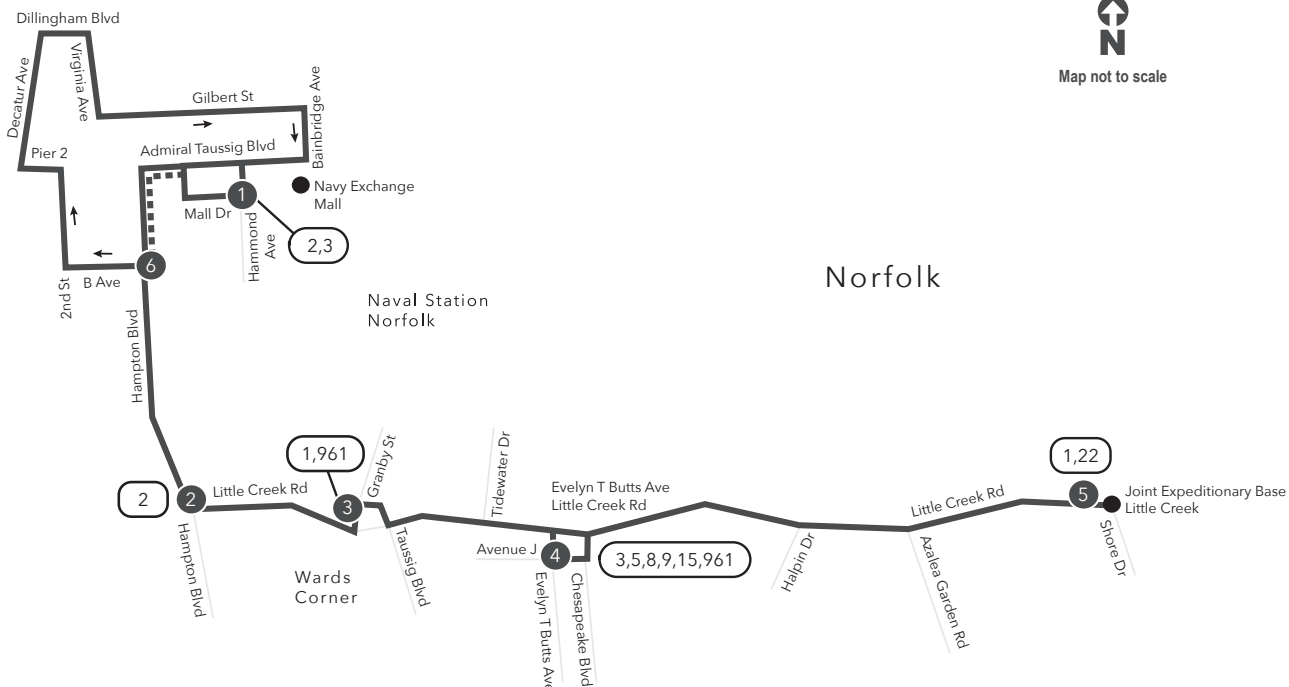

Route 021 Naval Station Norfolk / Navy Exchange Mall / Joint Expeditionary Base Little Creek

Legend

- Weekday
- Saturday & Sunday
- Streets
- Time Point
- Connecting Bus Routes
- Point of Interest

Map not to scale

PM times are shaded & in bold.

WEEKDAY: From Navy Exchange Mall to Joint Expeditionary Base Little Creek

WEEKDAY: From Joint Expeditionary Base Little Creek to Naval Station Norfolk to Navy Exchange Mall

SUNDAY: From Navy Exchange Mall to Joint Expeditionary Base Little Creek

SUNDAY: From Joint Expeditionary Base Little Creek to Navy Exchange Mall

1	2	3	4	5	5	4	3	2	1
Navy Exchange Mall	Hampton Blvd Little Creek Rd	Wards Corner	Evelyn T Butts Ave Little Creek Rd	Joint Expeditionary Base Little Creek	Joint Expeditionary Base Little Creek	Evelyn T Butts Ave Little Creek Rd	Wards Corner	Hampton Blvd Little Creek Rd	Navy Exchange Mall
6:43	6:52	7:05	7:18	7:30	7:33	7:48	8:03	8:12	8:21
7:43	7:52	8:05	8:18	8:30	8:33	8:48	9:03	9:12	9:21
8:43	8:52	9:05	9:18	9:30	9:33	9:48	10:03	10:13	10:22
9:43	9:52	10:05	10:18	10:30	10:33	10:48	11:03	11:13	11:22
10:42	10:52	11:05	11:18	11:30	11:33	11:48	12:03	12:13	12:22
11:43	11:53	12:06	12:19	12:31	12:33	12:48	1:03	1:13	1:22
12:42	12:52	1:05	1:18	1:30	1:33	1:48	2:03	2:13	2:22
1:42	1:52	2:05	2:18	2:30	2:33	2:48	3:03	3:13	3:24
2:41	2:51	3:04	3:18	3:31	3:33	3:48	4:04	4:14	4:25
3:41	3:51	4:04	4:18	4:31	4:33	4:48	5:04	5:14	5:24
4:41	4:51	5:04	5:18	5:31	5:33	5:48	6:04	6:13	6:23
5:41	5:51	6:04	6:18	6:31	6:33	6:48	7:03	7:12	7:22
6:44	6:53	7:05	7:18	7:30	7:33	7:48	8:03	8:12	8:22
7:44	7:53	8:05	8:18	8:30	8:33	8:48	9:03	9:11	9:21
8:44	8:53	9:05	9:15	-	-	9:48	10:03	10:11	10:21
9:44	9:53	10:05	10:15	-	-	10:48	11:03	11:11	11:21
10:44	10:53	11:05	11:15	-	-	11:48	12:03	12:11	12:21
11:44	11:53	12:05	12:15	-	-	12:48	1:03	1:11	1:21

Revised: 02.19.19

Route 021

Navy Exchange Mall / Naval Station Norfolk / Joint Expeditionary Base Little Creek