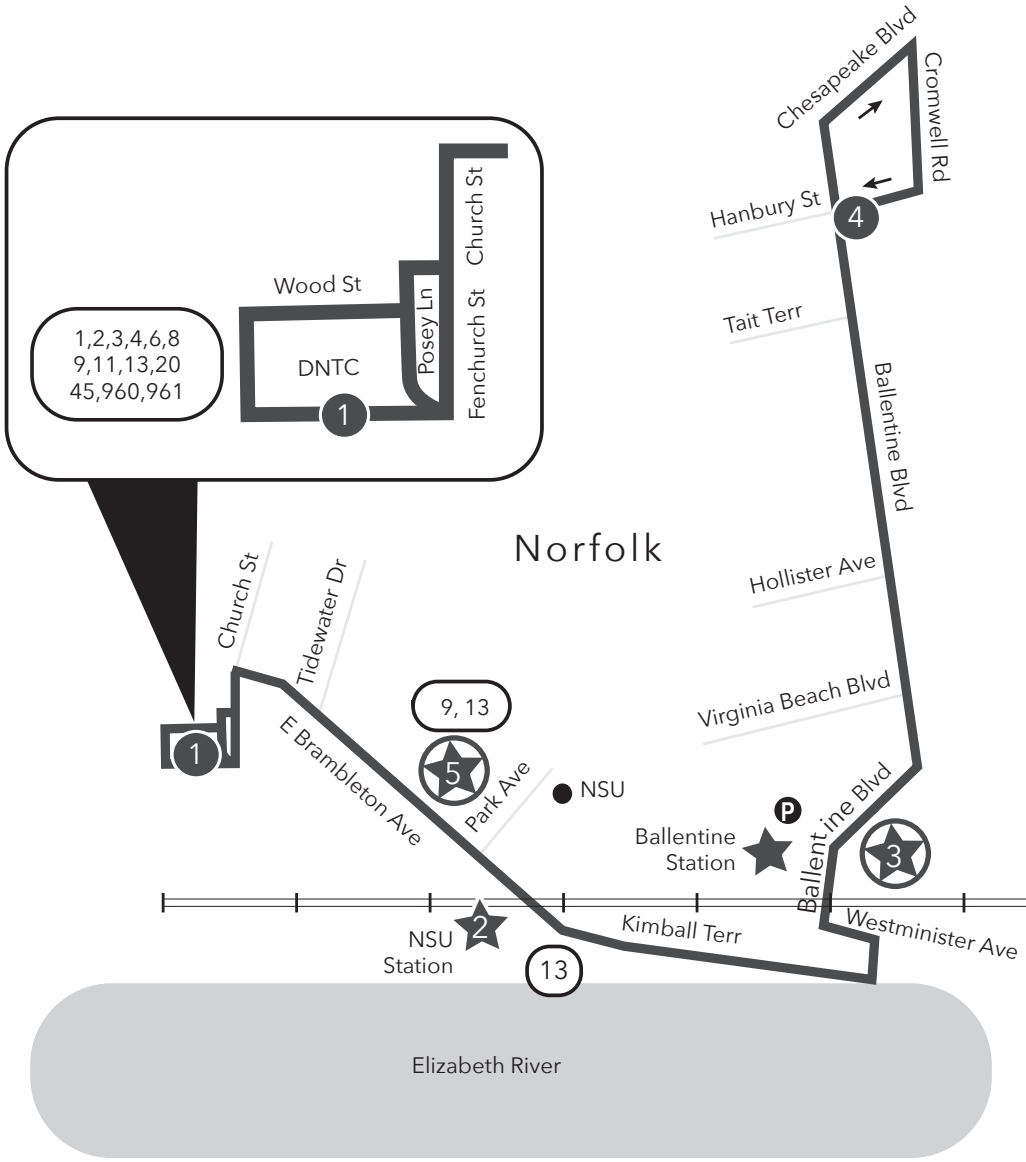

# Route 018 Downtown Norfolk Transit Center / Hanbury St & Ballentine Blvd

**Legend**

- Weekday & Saturday
- Streets
- Time Point
- Connecting Bus Routes
- The Tide
- Light Rail Station
- Light Rail Connection
- Point of Interest
- Park & Ride

# Route 018

Downtown Norfolk  
Transit Center / Hanbury St  
Ballentine Boulevard

Effective: 10.21.18