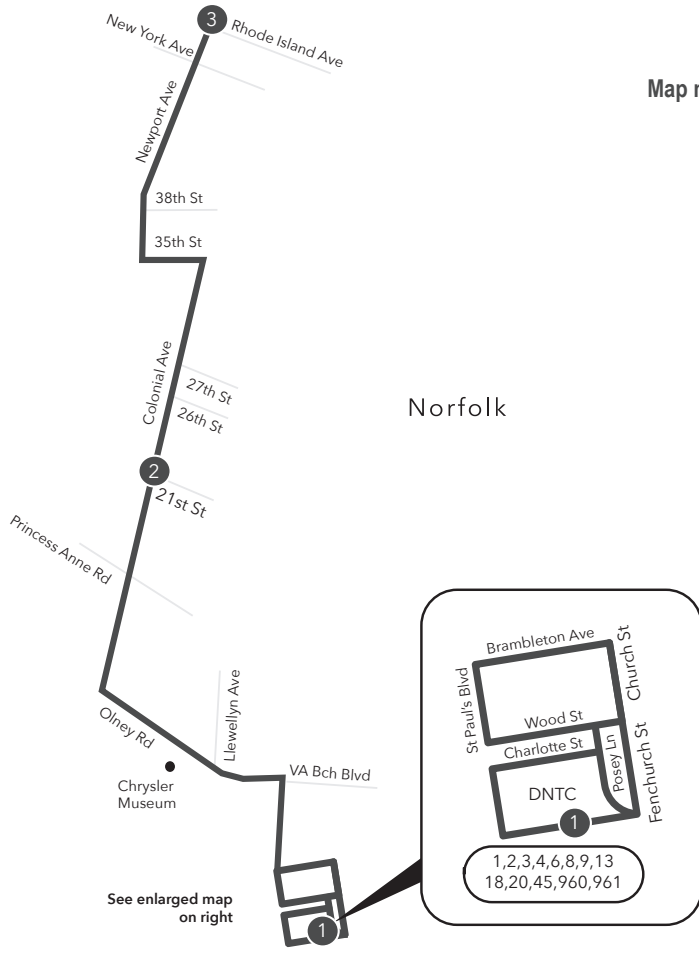

Route 011 Downtown Norfolk Transit Center / Colonial Place

Legend

- Daily
- Streets
- Time Point
- Connecting Bus Routes
- Point of Interest

PM times are shaded & in bold.

WEEKDAY: From Downtown Norfolk Transit Center to Rhode Island Ave

WEEKDAY: From Rhode Island Ave to Downtown Norfolk Transit Center

1	2	3	3	2	1
Downtown Norfolk Transit Center	Colonial Ave 21st St	Newport Ave Rhode Island Ave	Newport Ave Rhode Island Ave	Colonial Ave 21st St	Downtown Norfolk Transit Center
6:41	6:54	7:03	6:05	6:13	6:25
7:40	7:53	8:03	7:05	7:15	7:27
8:40	8:53	9:03	8:05	8:15	8:27
9:40	9:53	10:03	9:05	9:14	9:26
10:40	10:53	11:03	10:05	10:14	10:26
11:40	11:53	12:03	11:05	11:14	11:26
12:40	12:53	1:03	12:05	12:14	12:26
1:40	1:53	2:03	1:05	1:14	1:26
2:39	2:52	3:03	2:05	2:14	2:26
3:39	3:52	4:03	3:05	3:15	3:27
4:39	4:52	5:03	4:05	4:15	4:27
5:42	5:55	6:05	5:05	5:15	5:27
			6:08	6:18	6:30

SUNDAY: From Downtown Norfolk Transit Center to Rhode Island Ave

SUNDAY: From Rhode Island Ave to Downtown Norfolk Transit Center

1	2	3	3	2	1
Downtown Norfolk Transit Center	Colonial Ave 21st St	Newport Ave Rhode Island Ave	Newport Ave Rhode Island Ave	Colonial Ave 21st St	Downtown Norfolk Transit Center
9:15	9:28	9:38	8:40	8:50	9:02
10:15	10:28	10:38	9:40	9:49	10:01
11:15	11:28	11:38	10:40	10:49	11:01
12:15	12:28	12:38	11:40	11:49	12:01
1:15	1:28	1:38	12:40	12:49	1:01
2:15	2:28	2:39	1:40	1:49	2:01
3:15	3:28	3:39	2:41	2:50	3:02
4:15	4:28	4:39	3:41	3:51	4:03
5:15	5:28	5:39	4:41	4:51	5:03