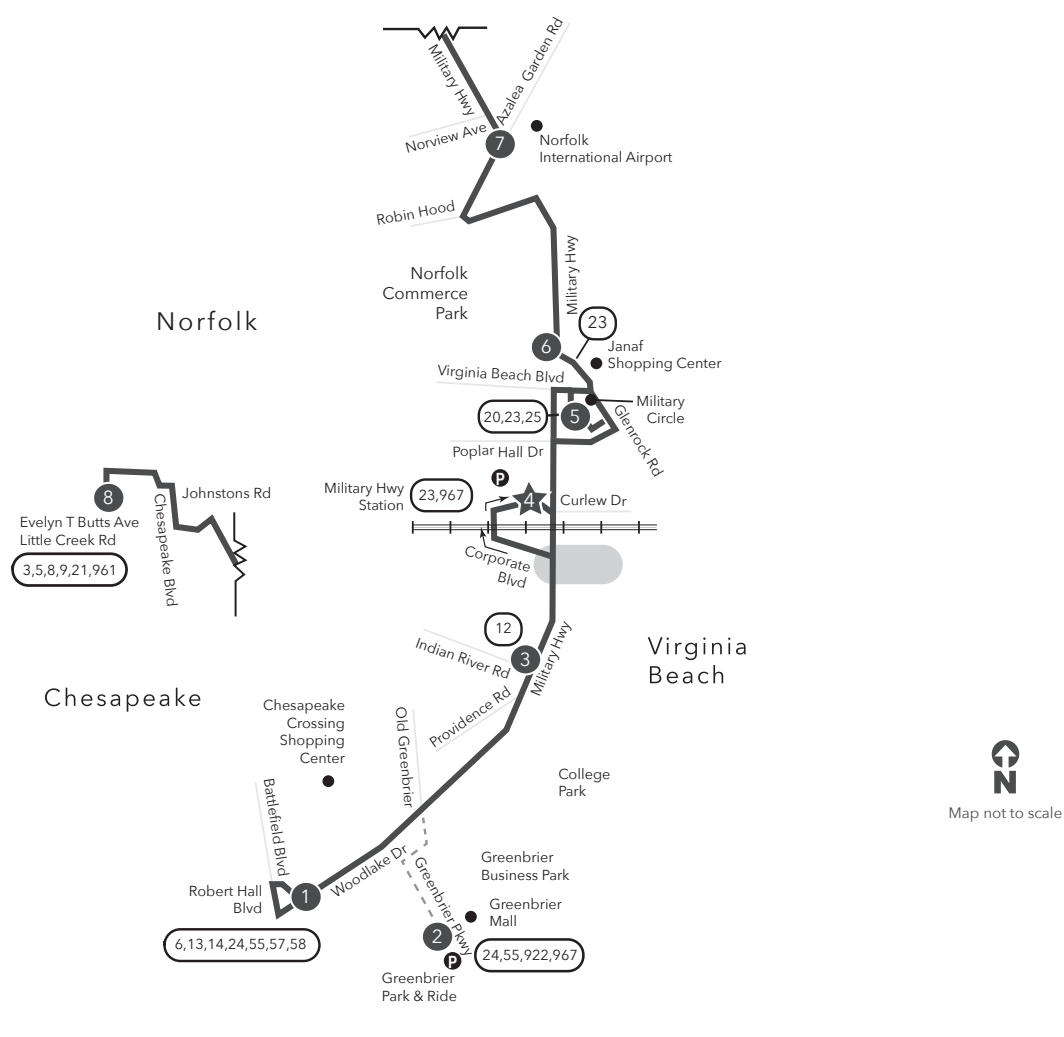

Route 015 Shuttle Robert Hall Blvd/ Military Circle

Legend

- Daily Route
- Mon-Sat after 7pm
- Streets
- Time Point
- Connecting Bus Routes
- The Tide
- Light Rail Station
- Point of Interest
- Park & Ride

From Robert Hall Blvd/Chesapeake Crossing Ctr to Military Circle **From Military Circle to Robert Hall Blvd/Chesapeake Crossing Ctr**

	1	3	4	5	5	4	3	1
	Robert Hall Blvd	Military Hwy Indian River Rd	Military Hwy Station	Military Circle	Military Circle	Military Hwy Station	Military Hwy Indian River Rd	Robert Hall Blvd
	6:10	6:24	6:33	6:39	-	-	-	-
	7:10	7:24	7:33	7:39	7:48	7:58	8:07	8:17
	8:10	8:24	8:33	8:39	8:48	8:58	9:07	9:18
	9:10	9:23	9:30	9:36	9:48	9:58	10:07	10:18
	10:10	10:23	10:30	10:36	10:48	10:58	11:07	11:18
	11:10	11:23	11:30	11:36	-	-	-	-

This route does not operate after 11:36 am, for continued service between Robert Hall/ Military Circle, see Route 15 schedule.

Route 015 Shuttle

Robert Hall Boulevard/
Military Circle

Effective: 04.01.20