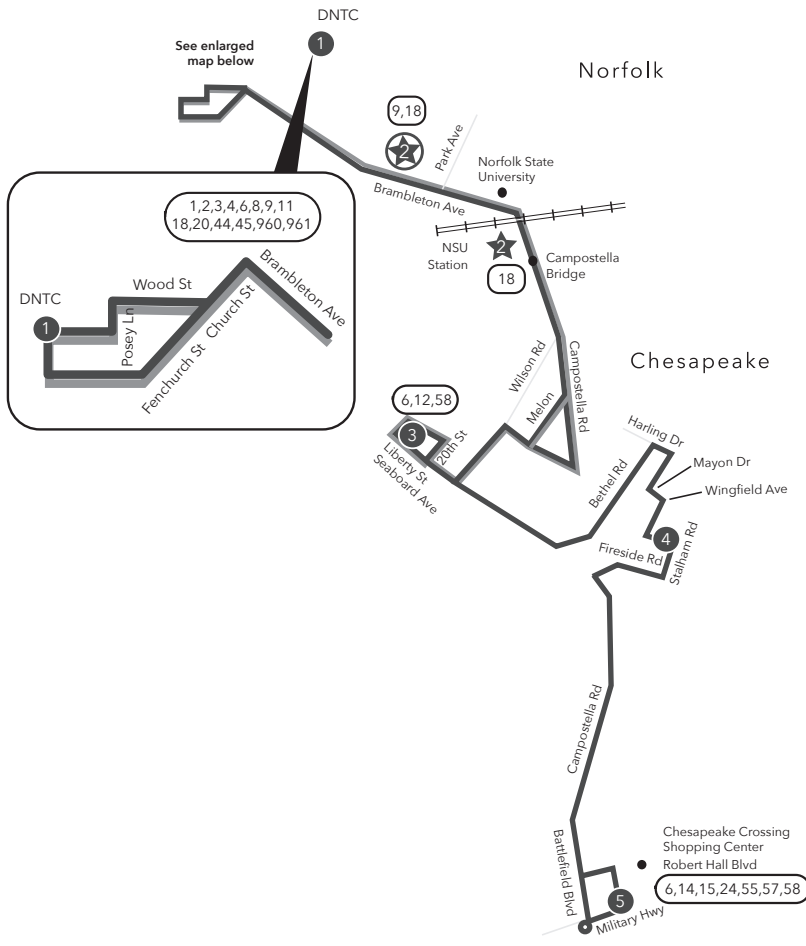

ROUTE 013 SHUTTLE LIBERTY ST & SEABOARD AVE/ ROBERT HALL BLVD

Legend

- Weekday & Saturday
- Sunday
- Streets
- 1 Time Point
- 1 Connecting Bus Routes
- Point of Interest
- ★ Light Rail Station
- ★ Light Rail Connection
- The Tide

PM times are shaded & in bold.

From Liberty St & Seaboard Ave to Robert Hall Blvd **From Robert Hall Blvd to Liberty St & Seaboard Ave**

3	4	5	5	4	3
Liberty St Seaboard Ave	Fireside Rd Stalham Rd	Robert Hall Blvd	Robert Hall Blvd	Fireside Rd Stalham Rd	Liberty St Seaboard Ave
6:15	6:28	6:40	6:50	6:57	7:18
7:15	7:28	7:40	7:50	7:57	8:18
8:15	8:28	8:40	8:50	8:57	9:18
9:15	9:28	9:40	9:50	9:57	10:18
10:15	10:28	10:40	10:50	10:57	11:18
11:15	11:28	11:40	11:50	11:57	12:18
12:15	12:28	12:40	12:50	12:57	1:18
1:15	1:28	1:40	1:50	1:57	2:18
2:15	2:28	2:40	2:50	2:57	3:18
3:15	3:28	3:40	3:50	3:57	4:18
4:15	4:28	4:40	4:50	4:57	5:18
5:15	5:28	5:40	5:50	5:57	6:18
6:15	6:28	6:40	6:50	6:57	7:18
7:15	7:28	7:40	7:50	7:57	8:18

ROUTE 013 SHUTTLE
**Liberty St. & Seaboard Ave/
 Robert Hall Boulevard**
 Effective: 04.01.20