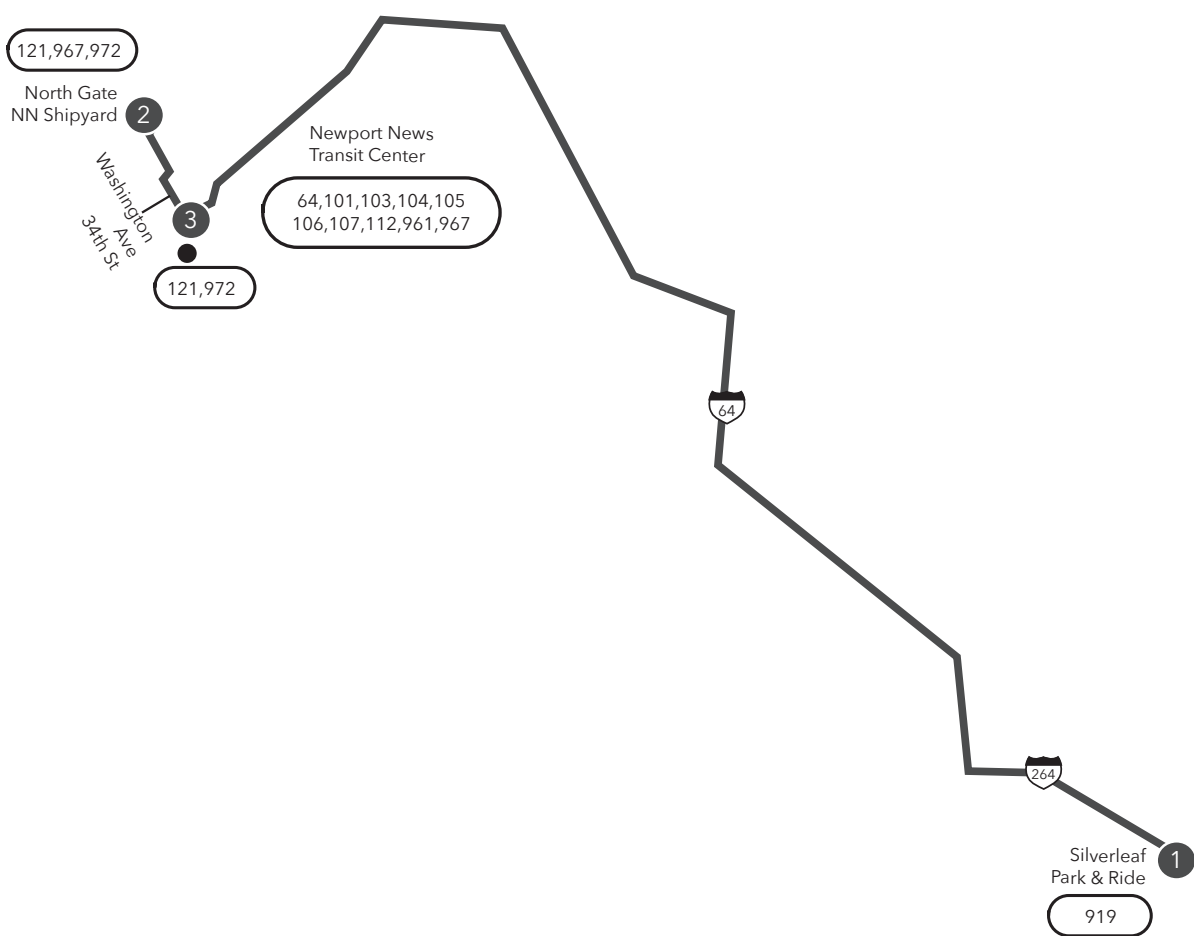

MAX Route 966 Silverleaf Park and Ride to Newport News Transit Ctr

Legend

- Daily
- Streets
- 1 Time Point
- 1 Connecting Bus Routes
- Point of Interest

This route does not operate on Saturday or Sunday.
PM times are shaded & in bold.

MONDAY-FRIDAY:
 From Silverleaf Park and Ride to Washington Ave & 34th Street

1	2	3
Silverleaf Park & Ride	Newport News Shipbuilders North Gate	Washington Ave & 34th St
5:20	6:03	6:11
5:40	6:23	6:31

MONDAY-FRIDAY:
 From Newport News Shipbuilders North Gate to Silverleaf Park and Ride

2	3	1
Newport News Shipbuilders North Gate	Washington Ave & 34th St	Silverleaf Park & Ride
3:40	3:53	4:53
3:50	4:03	5:03