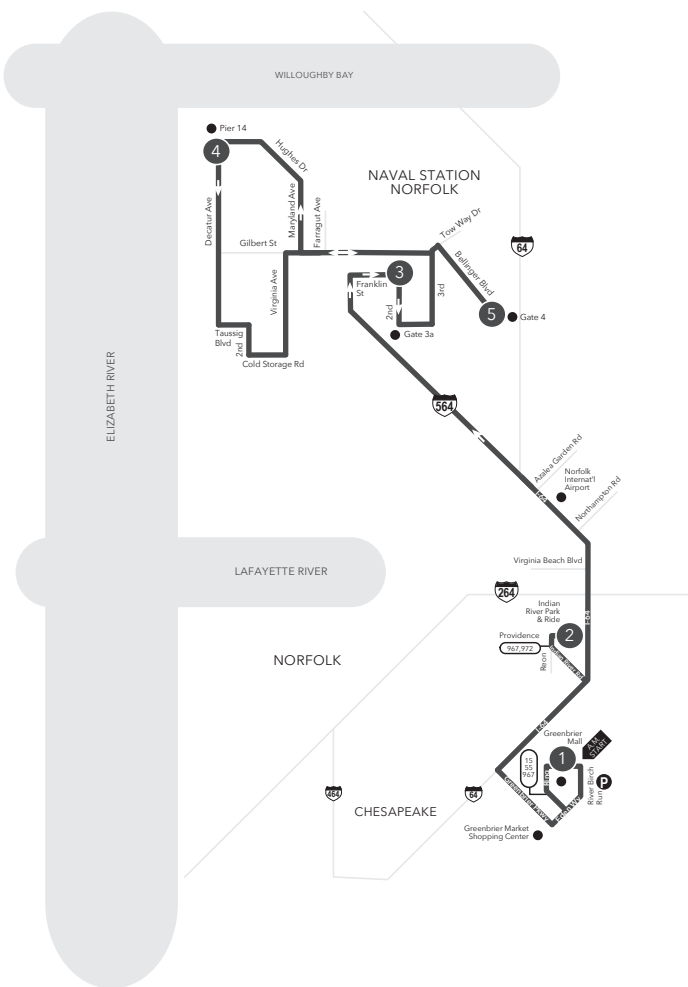

# MAX Route 922 Greenbrier Mall Park & Ride to Gate 4

**Legend**

- Weekday
- Streets
- Time Point
- Connecting Bus Routes
- Point of Interest

## MONDAY - FRIDAY: A.M. Service from Greenbrier Mall Park & Ride to Gate 4

1	2	3	4	5
Greenbrier Mall Park & Ride	Indian River Park & Ride	2nd Franklin	Pier 14	Bellinger 5th
5:00 5:30 5:50 6:10	5:11 5:41 6:01 6:21	5:31 6:04 6:24 6:45	5:43 6:16 6:36 6:57	5:59 6:32 6:52 7:13

# MAX ROUTE 922 Virginia Ave & Cold Storage to Greenbrier Mall Park & Ride

**Legend**

- Weekday
- Streets
- Time Point
- Connecting Bus Routes
- Point of Interest

PM times are shaded & in bold.

## MONDAY-FRIDAY P.M. Service from Virginia Ave & Cold Storage to Greenbrier Mall Park & Ride

5	4	3	2	1
Virginia Ave Cold Storage Rd	Pier 14	2nd & Franklin	Indian River Park & Ride	Greenbrier Mall Park & Ride
<b>2:55</b> <b>3:25</b> <b>3:44</b>	<b>3:05</b> <b>3:35</b> <b>3:54</b>	<b>3:17</b> <b>3:47</b> <b>4:06</b>	<b>3:41</b> <b>4:12</b> <b>4:31</b>	<b>3:52</b> <b>4:23</b> <b>4:42</b>