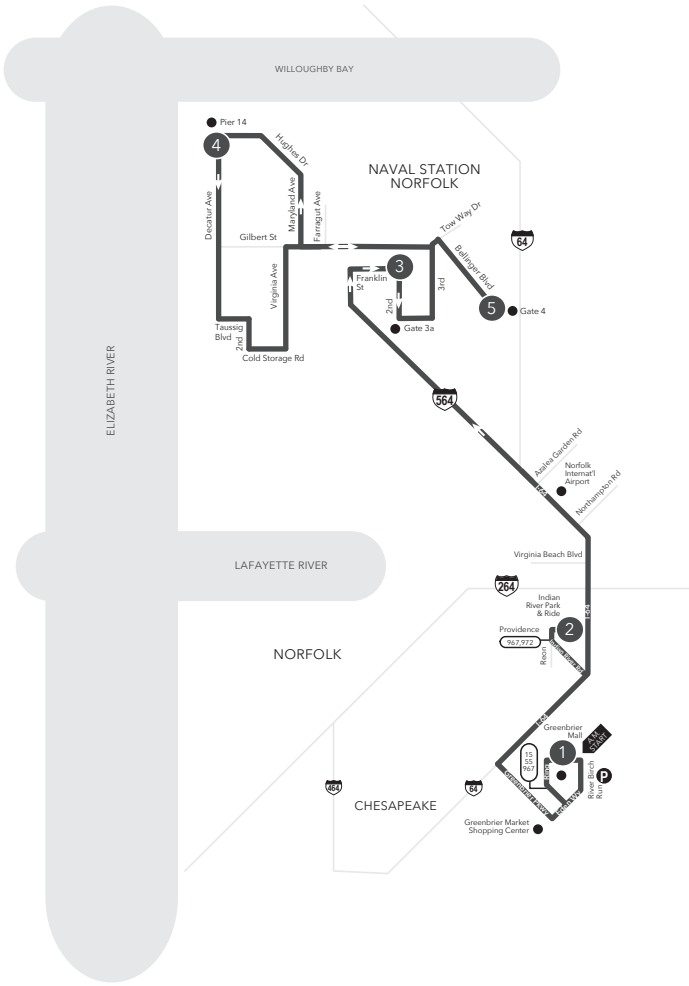

# MAX Route 922 Greenbrier Mall Park & Ride to Gate 4

**Legend**

- Weekday
- Streets
- Time Point
- Connecting Bus Routes
- Point of Interest

## MONDAY - FRIDAY: A.M. Service from Greenbrier Mall Park & Ride to Gate 4

1	2	3	4	5
Greenbrier Mall Park & Ride	Indian River Park & Ride	2nd Franklin	Pier 14	Bellinger 5th
5:00 5:30 5:50 6:10	5:11 5:41 6:01 6:21	5:31 6:04 6:24 6:45	5:43 6:16 6:36 6:57	5:59 6:32 6:52 7:13

# MAX ROUTE 922 Virginia Ave & Cold Storage to Greenbrier Mall Park & Ride

**Legend**

- Weekday
- Streets
- Time Point
- Connecting Bus Routes
- Point of Interest

PM times are shaded & in bold.

## MONDAY-FRIDAY P.M. Service from Virginia Ave & Cold Storage to Greenbrier Mall Park & Ride

5	4	3	2	1
Virginia Ave Cold Storage Rd	Pier 14	2nd & Franklin	Indian River Park & Ride	Greenbrier Mall Park & Ride
<b>2:55</b> <b>3:25</b> <b>3:44</b>	<b>3:05</b> <b>3:35</b> <b>3:54</b>	<b>3:17</b> <b>3:47</b> <b>4:06</b>	<b>3:41</b> <b>4:12</b> <b>4:31</b>	<b>3:52</b> <b>4:23</b> <b>4:42</b>