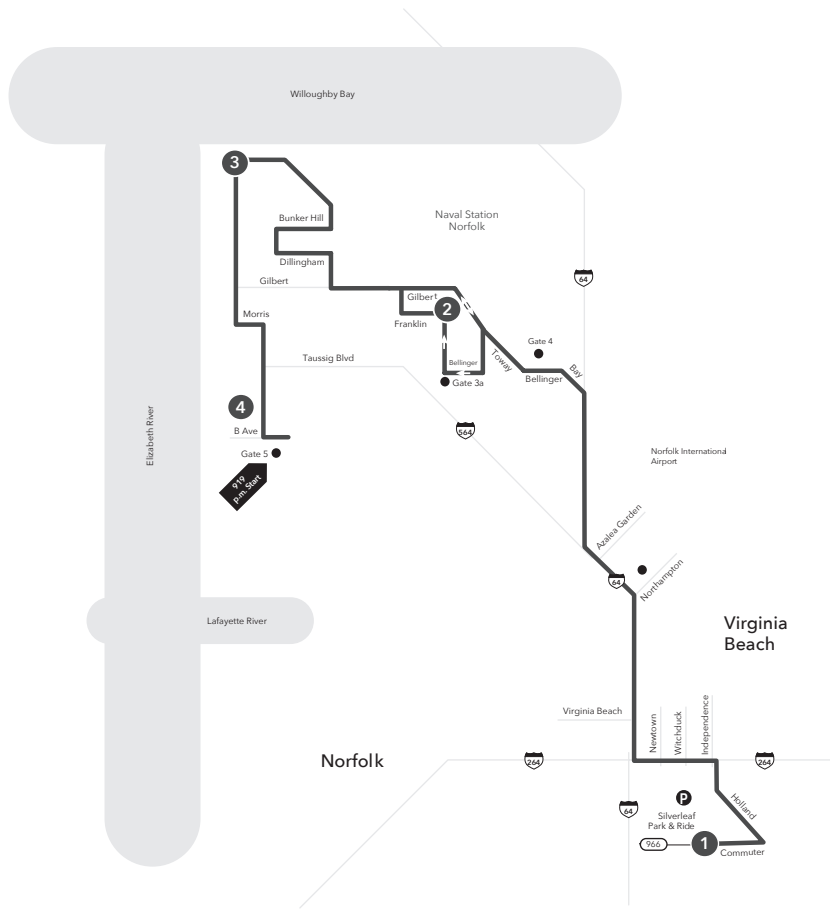

# MAX Route 919 Silverleaf Park & Ride to Gate 4

**Legend**

- Weekday
- Streets
- 1 Time Point
- 1 Connecting Bus Routes
- Point of Interest
- P Park & Ride

## MAX 919 NSA - NAVAL STATION NORFOLK MONDAY - FRIDAY: A.M. Service from Silverleaf to Gate 4

1	2	3	4
Silverleaf Park & Ride	2nd & Franklin	Pier 14	Bellinger 5th
5:10 6:05 6:30	5:35 6:31 6:58	5:47 6:43 7:10	6:03 6:59 7:26

# MAX ROUTE 919 Virginia Ave & Cold Storage to Silverleaf Park & Ride

**Legend**

- Weekday
- Streets
- 1 Time Point
- 1 Connecting Bus Routes
- Point of Interest
- P Park & Ride

PM times are shaded & in bold.

## MAX 919 NSA - NAVAL STATION NORFOLK MONDAY - FRIDAY: P.M. Service from Virginia Ave & Cold Storage to Silverleaf

4	3	2	1
Virginia Ave Cold Storage Rd	Pier 14	2nd & Franklin	Silverleaf Park & Ride
2:54 3:18 3:40 4:13	3:04 3:28 3:50 4:23	3:17 3:41 4:03 4:36	3:43 4:08 4:30 5:03