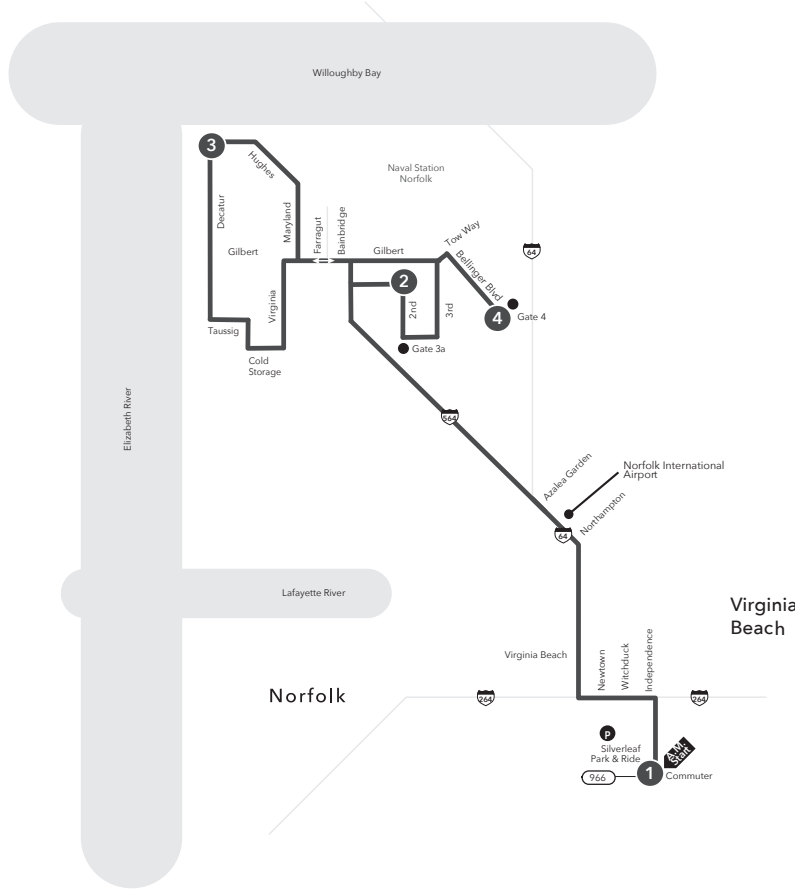

# MAX Route 919 Silverleaf Park & Ride to Gate 4

**Legend**

- Weekday
- Streets
- 1 Time Point
- 1 Connecting Bus Routes
- Point of Interest
- P Park & Ride

# MAX ROUTE 919 Virginia Ave & Cold Storage to Silverleaf Park & Ride

**Legend**

- Weekday
- Streets
- 1 Time Point
- 1 Connecting Bus Routes
- Point of Interest
- P Park & Ride

PM times are shaded & in bold.

## MAX 919 NSA - NAVAL STATION NORFOLK MONDAY - FRIDAY: P.M. Service from Virginia Ave & Cold Storage to Silverleaf

4	3	2	1
Virginia Ave Cold Storage Rd	Pier 14	2nd & Franklin	Silverleaf Park & Ride
2:54 3:18 3:40 4:13	3:04 3:28 3:50 4:23	3:17 3:41 4:03 4:36	3:43 4:08 4:30 5:03

*This route does not operate on Saturday or Sunday.*