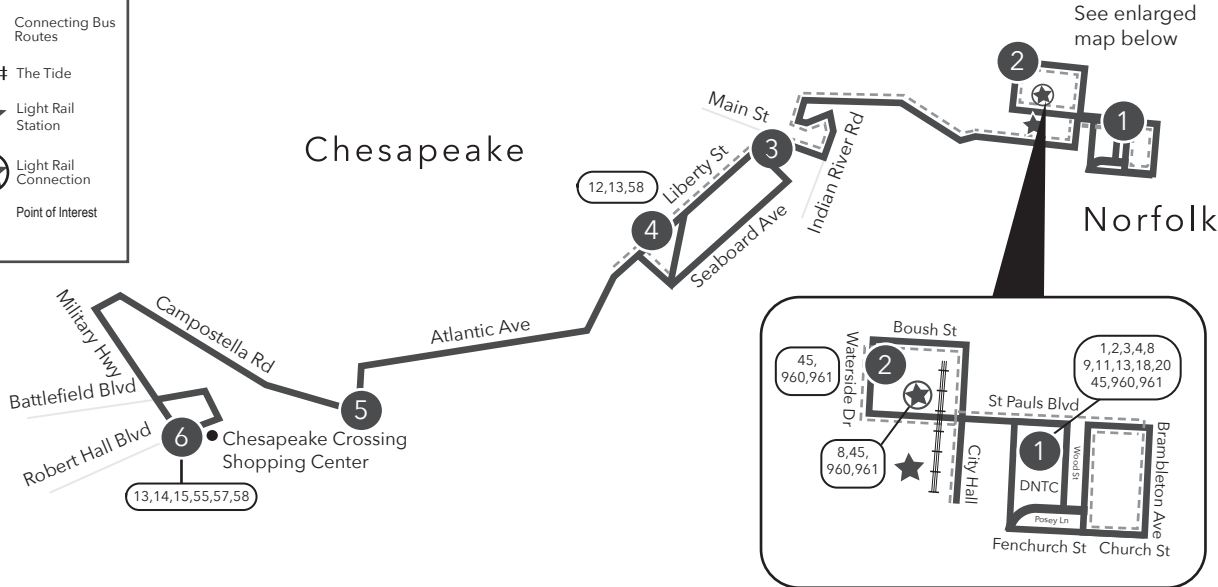

# Route 006 Downtown Norfolk / South Norfolk / Robert Hall Blvd

**Legend**

- Weekday & Saturday
- Sunday
- Streets
- Time Point
- Connecting Bus Routes
- The Tide
- Light Rail Station
- Light Rail Connection
- Point of Interest

f - Friday only  
PM times are shaded & in bold.

**WEEKDAY:** From Downtown Norfolk Transit Center to Liberty St, Seaboard Ave to Robert Hall Blvd

**WEEKDAY:** From Robert Hall Blvd to Liberty St, Seaboard Ave to Downtown Norfolk Transit Center

**SUNDAY:** From Downtown Norfolk Transit Center to Liberty St, Seaboard Ave to Robert Hall Blvd

**SUNDAY:** From Robert Hall Blvd to Liberty St, Seaboard Ave to Downtown Norfolk Transit Center

1	2	3	4	4	3	2	1
Downtown Norfolk Transit Center	Waterside Dr Commercial Pl	Main St Berkley Ave	Liberty St Seaboard Ave	Liberty St Seaboard Ave	Main St Berkley Ave	Waterside Dr Commercial Pl	Downtown Norfolk Transit Center
5:54	5:58	6:08	6:11	6:18	6:23	6:30	6:38
6:54	6:58	7:08	7:11	7:18	7:23	7:30	7:38
7:54	7:58	8:08	8:11	8:18	8:23	8:30	8:38
8:53	8:57	9:07	9:10	9:18	9:23	9:30	9:38
9:53	9:57	10:07	10:10	10:18	10:23	10:30	10:38
10:53	10:57	11:07	11:10	11:18	11:23	11:30	11:38
11:53	11:57	<b>12:07</b>	<b>12:10</b>	<b>12:18</b>	<b>12:23</b>	<b>12:30</b>	<b>12:38</b>
<b>12:53</b>	<b>12:57</b>	1:07	1:10	1:18	1:23	1:30	1:38
1:53	1:57	2:07	2:10	2:18	2:23	2:30	2:38
2:53	2:57	3:07	3:10	3:18	3:23	3:30	3:38
3:53	3:57	4:07	4:10	4:18	4:23	4:30	4:38
4:53	4:57	5:07	5:10	5:18	5:23	5:30	5:38
5:55	5:59	6:09	6:12	6:18	6:23	6:30	6:38

# Route 006