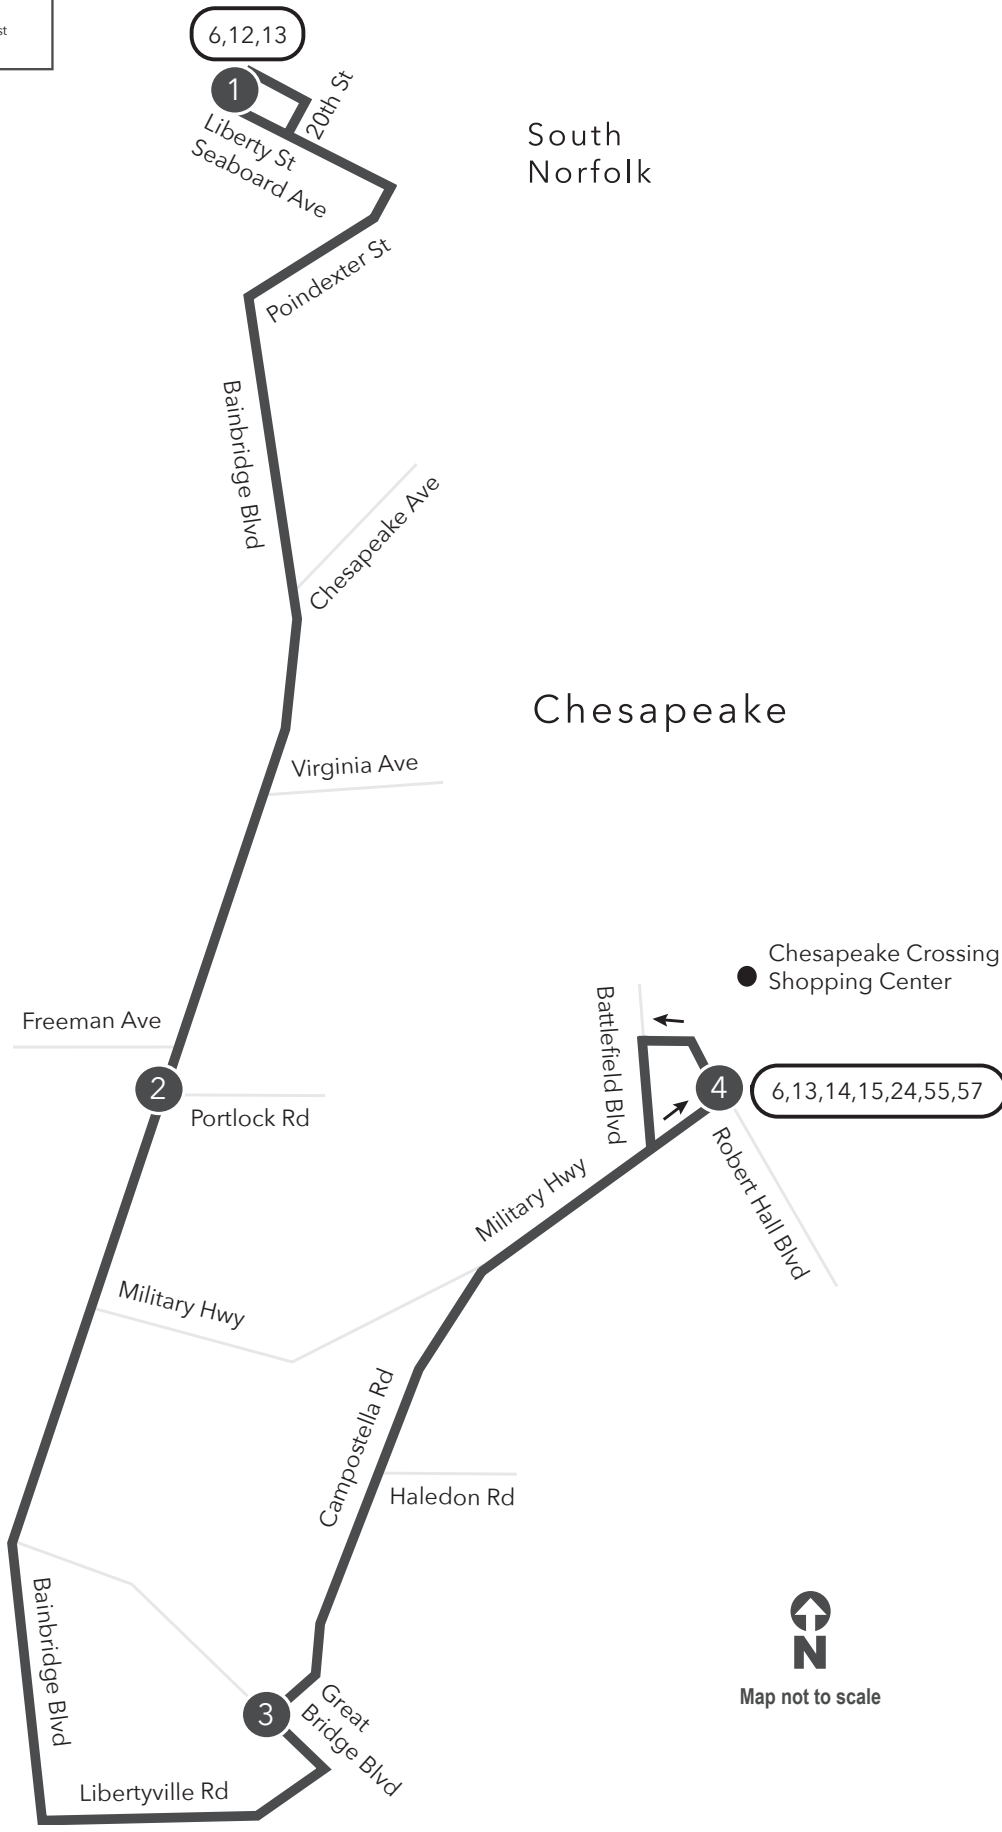

Route 058 South Norfolk / Robert Hall

Legend

- Weekday & Saturday
- Streets
- Time Point
- Connecting Bus Routes
- Point of Interest

PM times are shaded & in bold.

WEEKDAYS & SATURDAYS: From Liberty Street & Seaboard Avenue to Robert Hall Boulevard

WEEKDAYS & SATURDAYS: From Robert Hall Boulevard to Liberty Street & Seaboard Avenue

1	2	3	4	4	3	2	1
Liberty St Seaboard Ave	Bainbridge Blvd Portlock Rd	Great Bridge Blvd Campostella Rd	Robert Hall Blvd	Robert Hall Blvd	Great Bridge Blvd Campostella Rd	Bainbridge Blvd Portlock Rd	Liberty St Seaboard Ave
5:48	5:57	6:07	6:12	6:18	6:24	6:33	6:41
6:48	6:57	7:07	7:12	7:18	7:24	7:33	7:41
7:48	7:57	8:07	8:12	8:18	8:24	8:33	8:41
8:48	8:57	9:07	9:12	9:18	9:24	9:33	9:41
9:48	9:57	10:07	10:12	10:18	10:24	10:33	10:41
10:48	10:57	11:07	11:12	11:18	11:24	11:33	11:41
11:48	11:57	12:07	12:12	12:18	12:24	12:33	12:41
12:48	12:57	1:07	1:12	1:18	1:24	1:33	1:41
1:48	1:57	2:06	2:11	2:18	2:27	2:36	2:44
2:48	2:56	3:05	3:10	3:18	3:27	3:36	3:44
3:48	3:56	4:05	4:10	4:18	4:27	4:36	4:44
4:48	4:56	5:05	5:10	5:18	5:27	5:36	5:44
5:48	5:56	6:05	6:10	6:18	6:27	6:36	6:44
6:48	6:56	7:05	7:10				

Route 058

South Norfolk / Robert Hall

Effective: 10.20.19