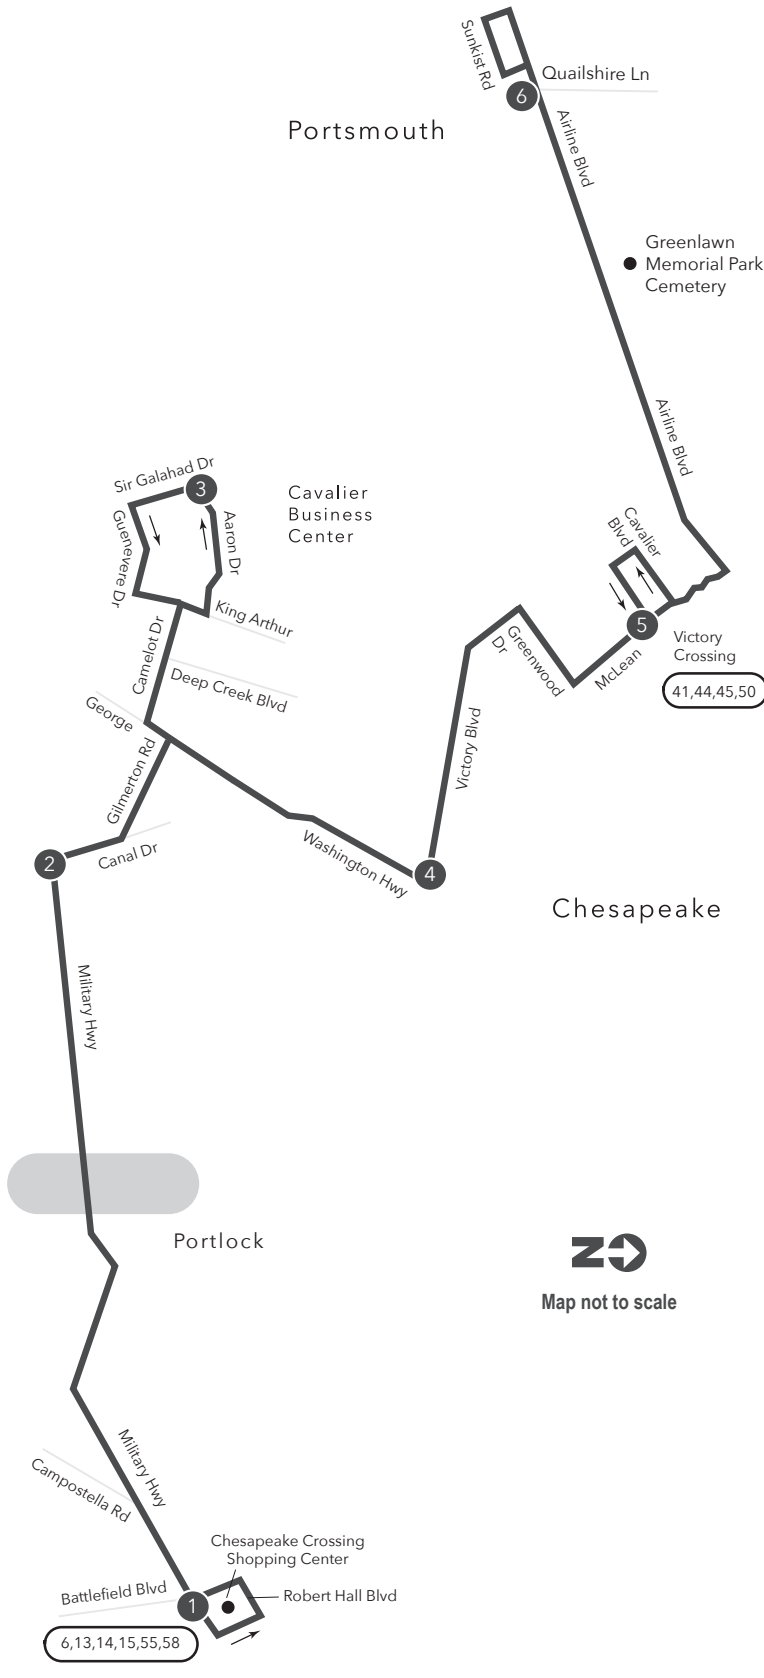

Route 057 Robert Hall Blvd / Airline Blvd

Legend

- Daily Route
- Streets
- 1 Time Point
- 1 Connecting Bus Routes
- Point of Interest

PM times are shaded & in bold.

WEEKDAY:

From Robert Hall Blvd to Airline Blvd & Quailshire Ln

WEEKDAY:

From Airline Blvd & Quailshire Ln to Robert Hall Blvd

1	2	3	4	5	6	6	5	4	3	2	1
Robert Hall Blvd	Military Hwy Canal Dr	Sir Galahad Dr Aaron Dr	George Washington Victory Blvd	Victory Crossing	Airline Blvd Quailshire Ln	Airline Blvd Quailshire Ln	Victory Crossing	George Washington Victory Blvd	Sir Galahad Dr Aaron Dr	Military Hwy Canal Dr	Robert Hall Blvd
6:23	6:34	6:43	6:53	7:03	7:17	6:19	6:33	6:41	6:49	7:00	7:12
7:23	7:34	7:43	7:53	8:03	8:17	7:19	7:33	7:41	7:49	8:00	8:12
8:24	8:35	8:44	8:54	9:03	9:19	8:19	8:33	8:41	8:49	9:00	9:12
9:24	9:35	9:44	9:54	10:03	10:19	9:19	9:32	9:41	9:51	10:01	10:13
10:24	10:35	10:44	10:54	11:03	11:19	10:19	10:32	10:41	10:51	11:01	11:13
11:24	11:35	11:44	11:54	12:03	12:19	11:19	11:32	11:41	11:51	12:01	12:13
12:24	12:35	12:44	12:54	1:03	1:19	12:19	12:32	12:41	12:51	1:01	1:13
1:24	1:35	1:44	1:54	2:03	2:19	1:19	1:32	1:41	1:51	2:01	2:13
2:24	2:35	2:44	2:54	3:03	3:20	2:19	2:32	2:41	2:51	3:01	3:13
3:24	3:35	3:44	3:54	4:03	4:20	3:17	3:32	3:42	3:50	4:02	4:14
4:24	4:35	4:44	4:54	5:03	5:20	4:17	4:32	4:42	4:50	5:02	5:14
5:24	5:35	5:44	5:54	6:03	6:20	5:17	5:32	5:42	5:50	6:02	6:14
6:24	6:35	6:44	6:54	7:03	7:20						