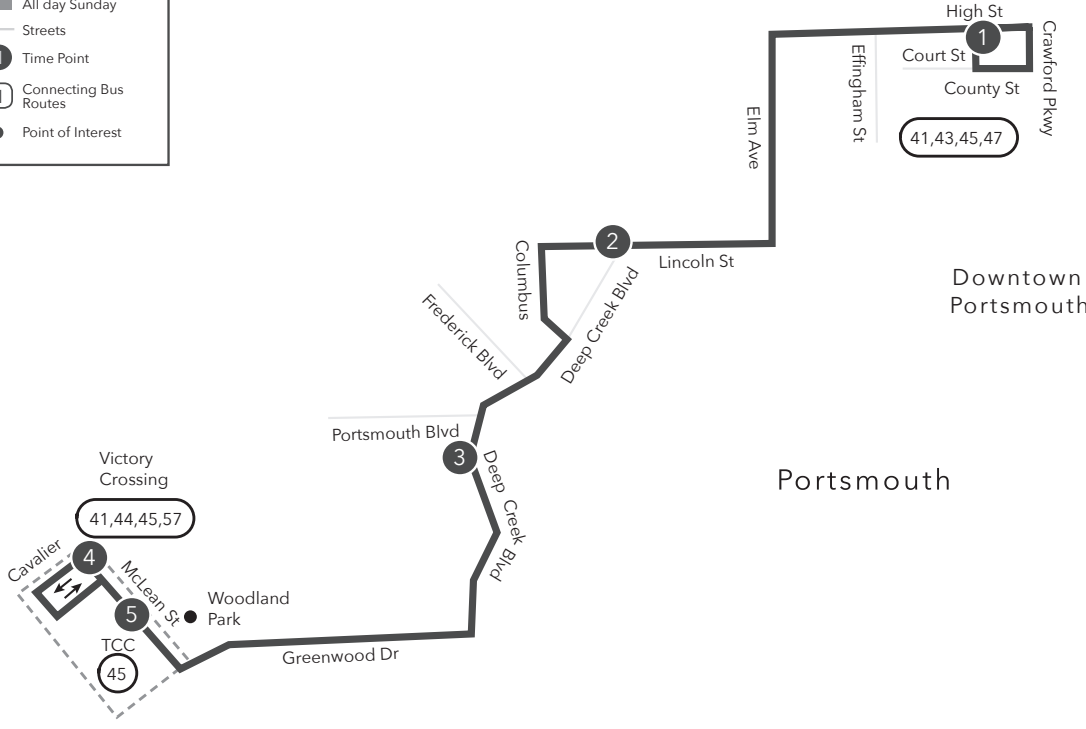

Route 050 Downtown Portsmouth / Victory Crossing

Legend

- Daily
- All day Sunday
- Streets
- Time Point
- Connecting Bus Routes
- Point of Interest

* County St & Court St
PM times are shaded & in bold.

WEEKDAY: From Downtown Portsmouth to Victory Crossing   **WEEKDAY:** From Victory Crossing to Downtown Portsmouth

1	2	3	4	4	3	2	1
* Downtown Portsmouth	Deep Creek Blvd Lincoln St	Deep Creek Blvd Elliott Ave	Victory Crossing	Victory Crossing	Deep Creek Blvd Elliott Ave	Deep Creek Blvd Lincoln St	* Downtown Portsmouth
6:33	6:43	6:48	6:55	6:03	6:09	6:16	6:26
7:33	7:43	7:48	7:55	7:03	7:09	7:16	7:26
8:33	8:43	8:48	8:55	8:03	8:09	8:16	8:26
9:33	9:44	9:50	9:57	9:03	9:10	9:17	9:29
10:33	10:44	10:50	10:57	10:03	10:10	10:17	10:29
11:33	11:42	11:48	11:55	11:03	11:10	11:17	11:29
12:33	12:42	12:48	12:55	12:03	12:10	12:17	12:29
1:33	1:42	1:48	1:55	1:03	1:10	1:17	1:28
2:33	2:44	2:51	2:58	2:03	2:10	2:17	2:28
3:33	3:44	3:51	3:58	3:03	3:10	3:17	3:28
4:33	4:44	4:51	4:58	4:03	4:10	4:17	4:29
5:33	5:45	5:52	5:59	5:03	5:10	5:17	5:29
6:33	6:42	6:48	6:55	6:03	6:10	6:17	6:29

SATURDAY: From Downtown Portsmouth to Victory Crossing   **SATURDAY:** From Victory Crossing to Downtown Portsmouth

1	2	3	4	4	3	2	1
* Downtown Portsmouth	Deep Creek Blvd Lincoln St	Deep Creek Blvd Elliott Ave	Victory Crossing	Victory Crossing	Deep Creek Blvd Elliott Ave	Deep Creek Blvd Lincoln St	* Downtown Portsmouth
7:33	7:43	7:48	7:55	7:03	7:09	7:16	7:26
8:33	8:43	8:48	8:55	8:03	8:09	8:16	8:26
9:33	9:44	9:50	9:57	9:03	9:10	9:17	9:29
10:33	10:44	10:50	10:57	10:03	10:10	10:17	10:29
11:33	11:42	11:48	11:55	11:03	11:10	11:17	11:29
12:33	12:42	12:48	12:55	12:03	12:10	12:17	12:29
1:33	1:42	1:48	1:55	1:03	1:10	1:17	1:28
2:33	2:44	2:51	2:58	2:03	2:10	2:17	2:28
3:33	3:44	3:51	3:58	3:03	3:10	3:17	3:28
4:33	4:44	4:51	4:58	4:03	4:10	4:17	4:29
5:33	5:45	5:52	5:59	5:03	5:10	5:17	5:29
				6:03	6:10	6:17	6:29

SUNDAY: From Downtown Portsmouth to TCC Portsmouth   **SUNDAY:** From TCC Portsmouth to Downtown Portsmouth

1	2	3	5	5	3	2	1
* Downtown Portsmouth	Deep Creek Blvd Lincoln St	Deep Creek Blvd Elliott Ave	TCC Portsmouth	TCC Portsmouth	Deep Creek Blvd Elliott Ave	Deep Creek Blvd Lincoln St	* Downtown Portsmouth
7:30	7:37	7:41	7:49	7:00	7:05	7:10	7:20
8:30	8:37	8:41	8:49	8:00	8:05	8:10	8:20
9:30	9:37	9:41	9:49	9:00	9:05	9:10	9:20
10:30	10:37	10:41	10:49	10:00	10:05	10:10	10:20
11:30	11:37	11:41	11:49	11:00	11:05	11:10	11:20
12:30	12:37	12:41	12:49	12:00	12:05	12:10	12:20
1:30	1:37	1:41	1:49	1:00	1:05	1:10	1:20
2:30	2:37	2:41	2:49	2:00	2:05	2:10	2:20
3:30	3:37	3:41	3:49	3:00	3:05	3:10	3:20
4:30	4:37	4:41	4:49	4:00	4:05	4:10	4:20
5:30	5:37	5:41	5:49	5:00	5:05	5:10	5:20
				6:00	6:05	6:10	6:20

Route 050 Downtown Portsmouth / Victory Crossing

Effective: 10.21.18