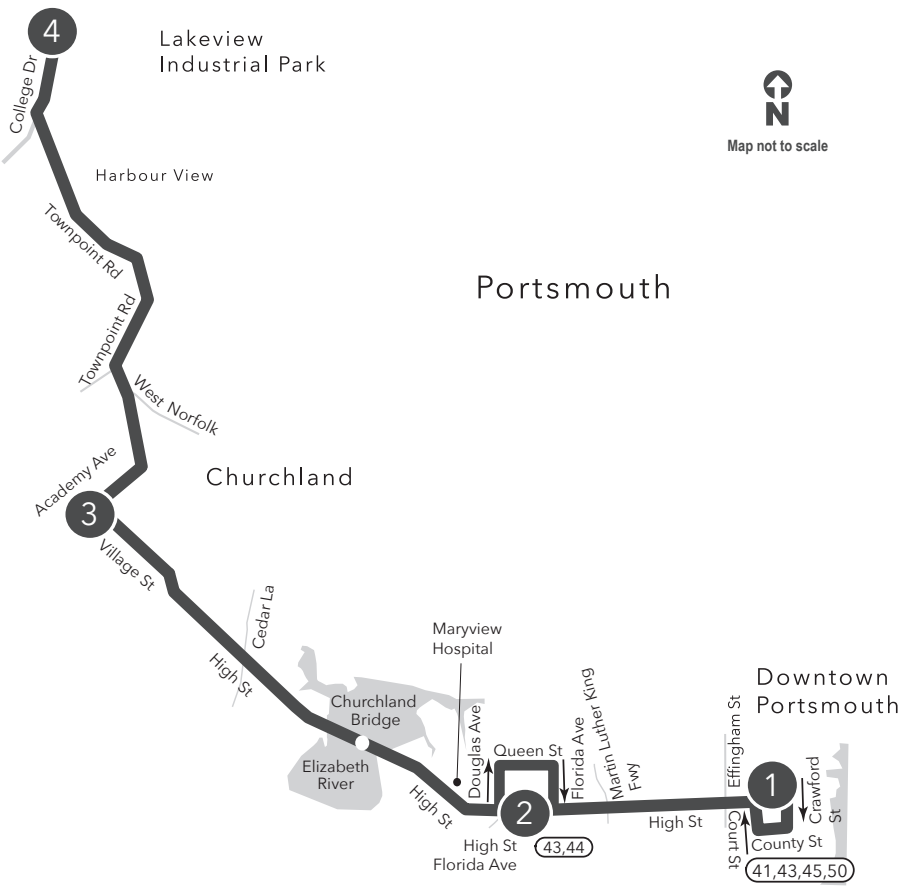

Route 047 Downtown Portsmouth / Churchland

Legend

- Daily
- Streets
- Time Point
- Connecting Bus Routes
- Point of Interest

* County St & Court St
PM times are shaded & in bold.

WEEKDAY:
From Downtown Portsmouth to Village St & Academy Ave to Lakeview Industrial Park

WEEKDAY:
From Lakeview Industrial Park to Village St & Academy Ave to Downtown Portsmouth

1	2	3	4	4	3	2	1
* Downtown Portsmouth	High St Florida Ave	Village St Academy Ave	Lakeview Industrial Park	Lakeview Industrial Park	Village St Academy Ave	High St Florida Ave	* Downtown Portsmouth
6:03	6:18	6:33	6:44	5:49	6:02	6:18	6:30
6:18	6:34	6:49	—	—	6:17	6:33	6:45
6:33	6:48	7:03	—	—	6:32	6:48	7:00
6:48	7:04	7:19	—	—	6:47	7:03	7:15
7:03	7:18	7:33	7:44	6:48	7:01	7:18	7:30
7:18	7:34	7:49	—	—	7:16	7:33	7:45
7:33	7:48	8:03	—	—	7:31	7:48	8:00
7:48	8:04	8:19	—	—	7:51	8:08	8:20
8:03	8:18	8:33	8:44	7:48	8:01	8:18	8:30
8:33	8:48	9:02	—	—	8:16	8:33	8:45
9:03	9:18	9:31	9:42	8:44	8:57	9:14	9:26
9:33	9:48	10:01	—	—	9:32	9:49	10:01
10:03	10:18	10:31	10:42	9:48	10:01	10:16	10:28
10:33	10:48	11:01	—	—	10:31	10:48	11:00
11:03	11:18	11:31	11:42	10:48	11:01	11:16	11:28
11:33	11:48	12:01	—	—	11:31	11:48	12:00
12:03	12:18	12:31	12:42	11:48	12:01	12:16	12:28
12:33	12:48	1:01	—	—	12:31	12:48	1:00
1:03	1:18	1:31	1:42	12:48	1:01	1:16	1:28
1:33	1:48	2:01	—	—	1:31	1:48	2:00
2:03	2:18	2:31	2:42	1:48	2:01	2:16	2:28
2:33	2:48	3:01	—	—	2:31	2:48	3:00
3:03	3:19	3:34	3:45	2:47	3:00	3:17	3:30
3:33	3:49	4:04	—	—	3:31	3:48	4:01
4:03	4:19	4:34	4:45	3:48	4:02	4:18	4:31
4:18	4:35	4:50	—	—	4:15	4:32	4:45
4:33	4:49	5:04	—	—	4:30	4:47	5:00
4:48	5:05	5:20	—	—	4:45	5:02	5:15
5:03	5:19	5:34	5:45	4:48	5:02	5:18	5:31
5:18	5:35	5:50	—	—	5:15	5:32	5:45
5:33	5:49	6:03	—	—	5:31	5:48	6:01
5:48	6:05	6:18	—	—	5:46	6:03	6:15
6:03	6:18	6:31	6:42	5:45	5:59	6:15	6:27
6:18	6:33	6:46	—	—	6:17	6:33	6:45
6:33	6:48	7:01	—	—	6:32	6:48	7:00
7:33	7:48	8:01	—	—	7:02	7:18	7:30
8:33	8:48	9:01	—	—	8:02	8:18	8:30
9:33	9:48	10:01	—	—	9:02	9:18	9:30
					10:02	10:18	10:30