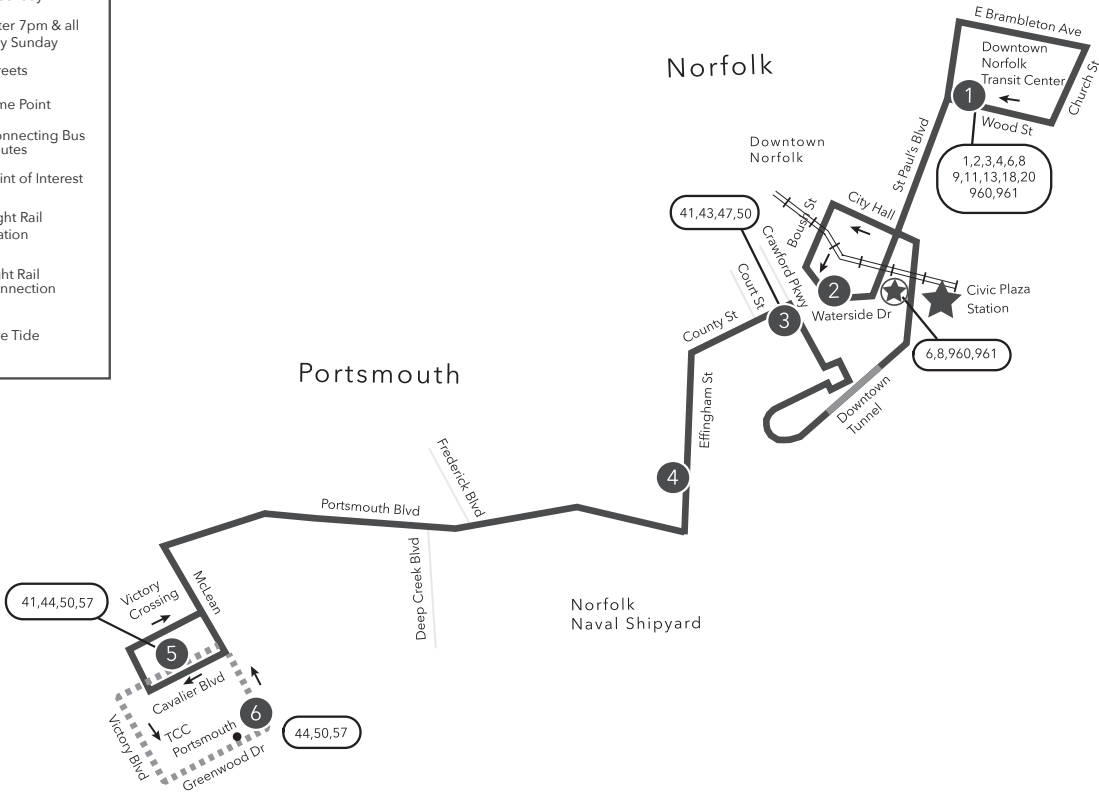

Route 045 Downtown Norfolk Transit Center / Portsmouth

Legend

- Weekday
- After 7pm & all day Sunday
- Streets
- Time Point
- Connecting Bus Routes
- Point of Interest
- ★ Light Rail Station
- ★ Light Rail Connection
- The Tide

* County St & Court St PM times are shaded & in bold.

WEEKDAY: From Downtown Norfolk Transit Ctr to Norfolk Naval Shipyard to Victory Crossing to TCC Portsmouth

WEEKDAY: From Victory Crossing to TCC Portsmouth to Norfolk Naval Shipyard to Downtown Norfolk Transit Ctr

SATURDAY: From Downtown Norfolk Transit Ctr to Norfolk Naval Shipyard to Victory Crossing to TCC Portsmouth

SATURDAY: From Victory Crossing to TCC Portsmouth to Norfolk Naval Shipyard to Downtown Norfolk Transit Ctr

SUNDAY: From Downtown Norfolk Transit Ctr to Norfolk Naval Shipyard to TCC Portsmouth

SUNDAY: From TCC Portsmouth to Norfolk Naval Shipyard to Downtown Norfolk Transit Ctr

1	2	3	4	6	6	4	3	2	1
Downtown Norfolk Transit Center	Waterside Dr Commercial Pl	* Downtown Portsmouth	Effingham St Portsmouth Blvd	TCC Portsmouth	TCC Portsmouth	Effingham St Portsmouth Blvd	* Downtown Portsmouth	Waterside Dr Commercial Pl	Downtown Norfolk Transit Center
7:11	7:15	7:33	7:40	7:51	6:06	6:23	6:33	6:44	6:55
8:11	8:15	8:33	8:40	8:51	7:06	7:23	7:33	7:44	7:55
9:11	9:15	9:33	9:40	9:51	8:06	8:23	8:33	8:44	8:55
10:11	10:15	10:33	10:40	10:51	9:06	9:23	9:33	9:44	9:55
11:11	11:15	11:33	11:40	11:51	10:06	10:23	10:33	10:44	10:55
12:11	12:15	12:33	12:40	12:51	11:06	11:23	11:33	11:44	11:55
1:11	1:15	1:33	1:40	1:51	12:06	12:23	12:33	12:44	12:55
2:11	2:15	2:33	2:40	2:51	1:06	1:23	1:33	1:44	1:55
3:11	3:15	3:33	3:40	3:51	2:06	2:23	2:33	2:44	2:55