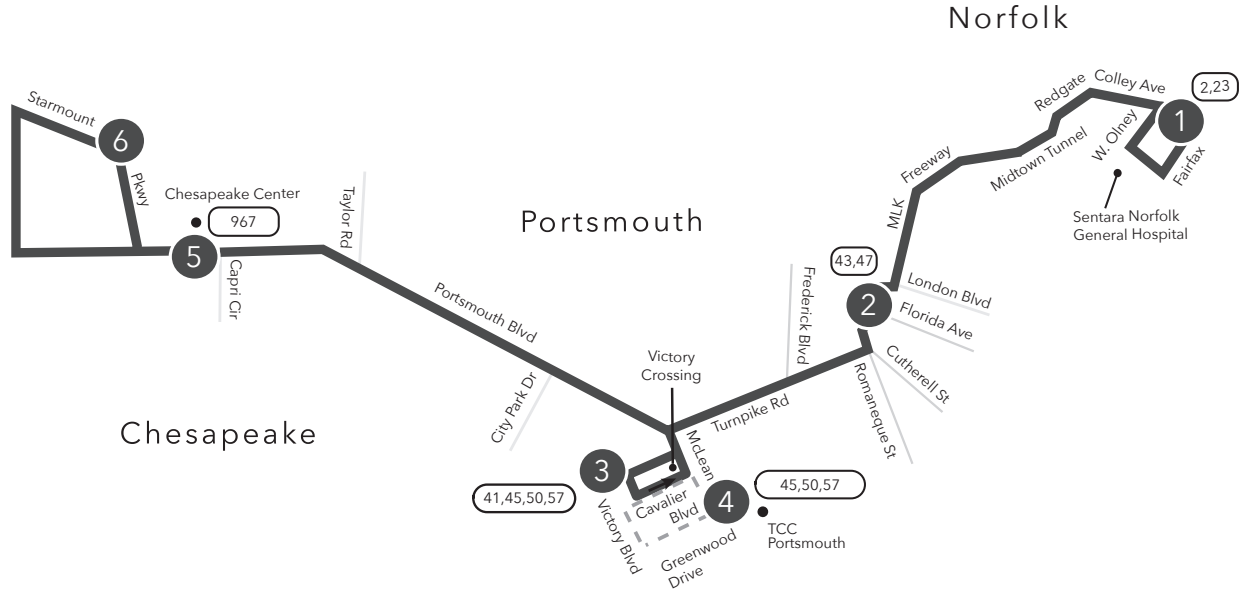

Route 044 Sentara Norfolk General Hospital / Midtown Portsmouth

Legend

- Weekday & Saturday
- After 7 pm
- Streets
- Time Point
- Connecting Bus Routes
- Point of Interest

PM times are shaded & in bold.

WEEKDAY: From Sentara Norfolk General Hospital to Florida Avenue to Victory Crossing/TCC Portsmouth to Starmount Parkway

WEEKDAY: From Starmount Parkway to Victory Crossing/TCC Portsmouth to Florida Avenue to Sentara Norfolk General Hospital

1	2	3	4	5	6	6	5	3	4	2	1
Sentara Norfolk General Hospital	Florida Avenue High Street	Victory Crossing	TCC Portsmouth	Chesapeake Center	Starmount Pkwy Portsmouth Blvd	Starmount Pkwy Portsmouth Blvd	Chesapeake Center	Victory Crossing	TCC Portsmouth	Florida Avenue High Street	Sentara Norfolk General Hospital
6:58	7:18	7:34	-	7:49	7:52	6:05	6:10	6:33	-	6:48	7:08
7:58	8:18	8:34	-	8:49	8:52	7:05	7:10	7:33	-	7:48	8:08
9:00	9:18	9:34	-	9:49	9:52	8:06	8:10	8:33	-	8:49	9:04
10:00	10:18	10:34	-	10:49	10:52	9:04	9:08	9:33	-	9:49	10:04
11:00	11:18	11:34	-	11:49	11:52	10:04	10:08	10:33	-	10:49	11:04
12:00	12:18	12:34	-	12:49	12:52	11:04	11:08	11:33	-	11:49	12:04
1:00	1:18	1:34	-	1:49	1:52	12:04	12:08	12:33	-	12:49	1:04
2:00	2:18	2:34	-	2:49	2:52	1:04	1:08	1:33	-	1:49	2:04
2:58	3:18	3:34	-	3:51	3:54	2:04	2:08	2:33	-	2:49	3:05
4:02	4:18	4:34	-	4:51	4:54	3:03	3:07	3:33	-	3:48	4:01
5:02	5:18	5:34	-	5:51	5:54	4:03	4:07	4:33	-	4:48	5:01
6:01	6:18	6:33	-	6:47	6:50	5:03	5:07	5:33	-	5:49	6:07
7:01	7:15	-	7:31	7:46	7:49	6:03	6:07	6:33	-	6:49	7:04
8:01	8:15	-	8:31	8:46	8:49	7:03	7:07	-	7:33	7:47	8:02
9:01	9:15	-	9:31	9:46	9:49	8:03	8:07	-	8:33	8:47	9:02
						9:03	9:07	-	9:33	9:47	10:02

SATURDAY: From Sentara Norfolk General Hospital to Florida Avenue to Victory Crossing/TCC Portsmouth to Starmount Parkway

SATURDAY: From Starmount Parkway to Victory Crossing/TCC Portsmouth to Florida Avenue to Sentara Norfolk General Hospital