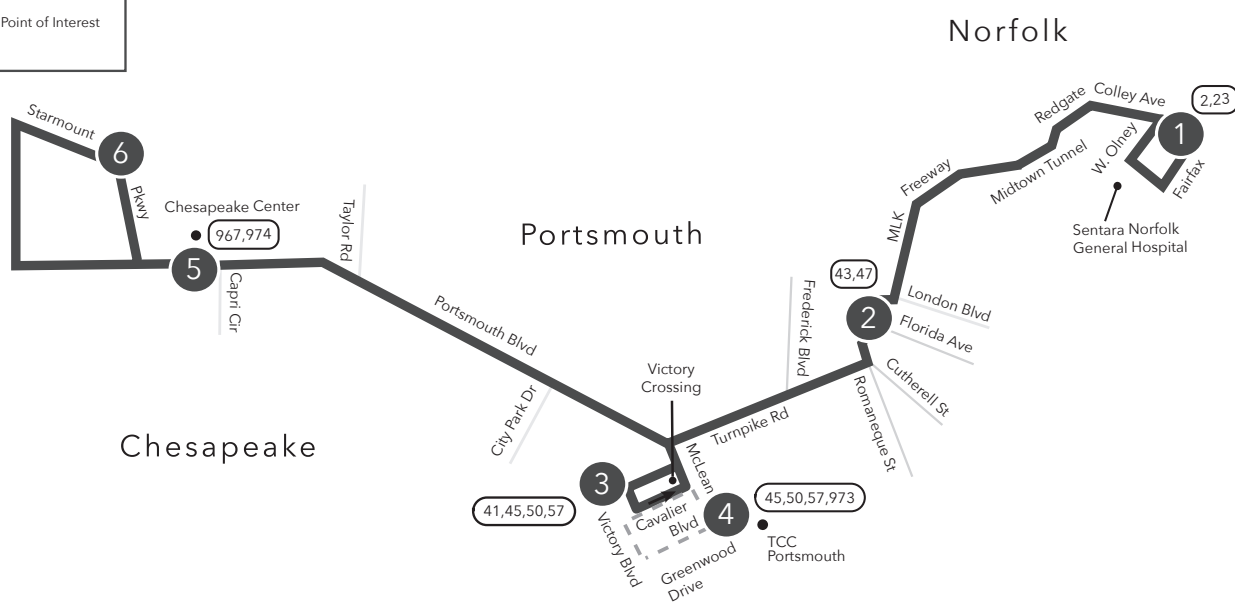

Route 044 Sentara Norfolk General Hospital / Midtown Portsmouth

Legend

- Weekday & Saturday
- After 7 pm
- Streets
- 1 Time Point
- 1 Connecting Bus Routes
- Point of Interest

PM times are shaded & in bold.

WEEKDAY: From Sentara Norfolk General Hospital to Florida Avenue to Victory Crossing/TCC Portsmouth to Starmount Parkway

WEEKDAY: From Starmount Parkway to Victory Crossing/TCC Portsmouth to Florida Avenue to Sentara Norfolk General Hospital

1	2	3	4	5	6	6	5	3	4	2	1
Sentara Norfolk General Hospital	Florida Avenue High Street	Victory Crossing	TCC Portsmouth	Chesapeake Center	Starmount Pkwy Portsmouth Blvd	Starmount Pkwy Portsmouth Blvd	Chesapeake Center	Victory Crossing	TCC Portsmouth	Florida Avenue High Street	Sentara Norfolk General Hospital
6:58	7:18	7:34	—	7:49	7:52	6:05	6:10	6:33	—	6:48	7:08
7:58	8:18	8:34	—	8:49	8:52	7:05	7:10	7:33	—	7:48	8:08
9:00	9:18	9:34	—	9:49	9:52	8:06	8:10	8:33	—	8:49	9:04
10:00	10:18	10:34	—	10:49	10:52	9:04	9:08	9:33	—	9:49	10:04
11:00	11:18	11:34	—	11:49	11:52	10:04	10:08	10:33	—	10:49	11:04
12:00	12:18	12:34	—	12:49	12:52	11:04	11:08	11:33	—	11:49	12:04
1:00	1:18	1:34	—	1:49	1:52	12:04	12:08	12:33	—	12:49	1:04
2:00	2:18	2:34	—	2:49	2:52	1:04	1:08	1:33	—	1:49	2:04
2:58	3:18	3:34	—	3:51	3:54	2:04	2:08	2:33	—	2:49	3:05
4:02	4:18	4:34	—	4:51	4:54	3:03	3:07	3:33	—	3:48	4:01
5:02	5:18	5:34	—	5:51	5:54	4:03	4:07	4:33	—	4:48	5:01
6:01	6:18	6:33	—	6:47	6:50	5:03	5:07	5:33	—	5:49	6:07
7:01	7:15	—	7:31	7:46	7:49	6:03	6:07	6:33	—	6:49	7:04
8:01	8:15	—	8:31	8:46	8:49	7:03	7:07	—	7:33	7:47	8:02
9:01	9:15	—	9:31	9:46	9:49	8:03	8:07	—	8:33	8:47	9:02
						9:03	9:07	—	9:33	9:47	10:02

SATURDAY: From Sentara Norfolk General Hospital to Florida Avenue to Victory Crossing/TCC Portsmouth to Starmount Parkway

SATURDAY: From Starmount Parkway to Victory Crossing/TCC Portsmouth to Florida Avenue to Sentara Norfolk General Hospital