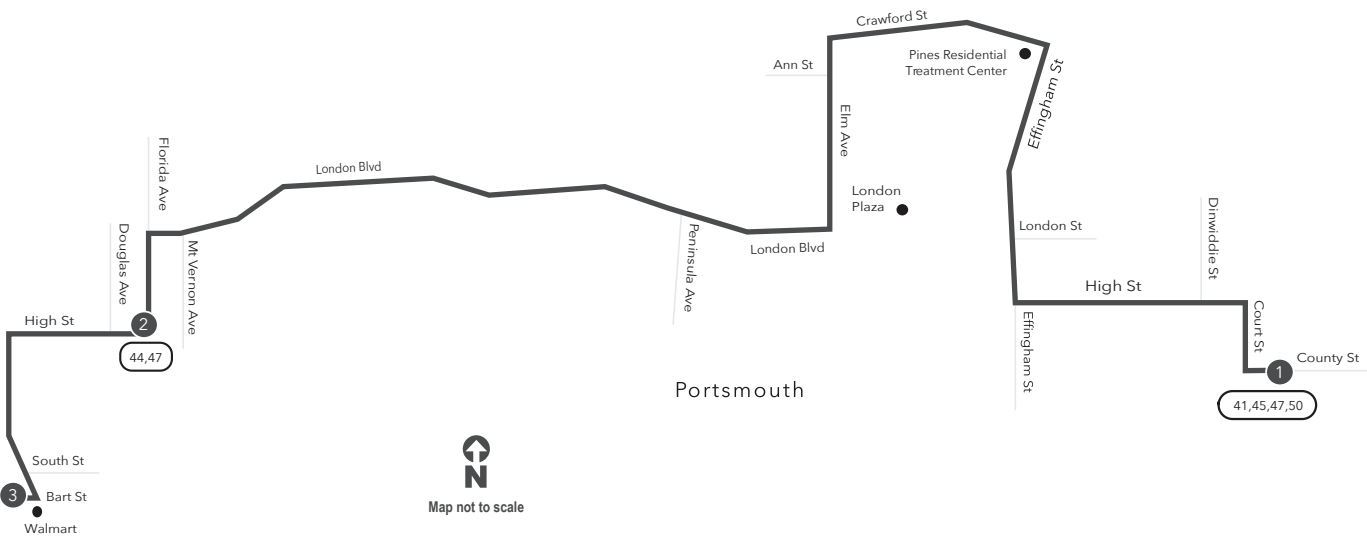

Route 043 Downtown Portsmouth / Bart Street

Legend

- Weekday & Saturday
- Streets
- Time Point
- Connecting Bus Routes
- Point of Interest

* County St & Court St
PM times are shaded & in bold

WEEKDAY: From Downtown Portsmouth to Florida Ave to Bart St **WEEKDAY:** From Bart Street to Florida Ave to Downtown Portsmouth

1	2	3	3	2	1
* Downtown Portsmouth	Florida Ave High St	Bart St Frederick Blvd	Bart St Frederick Blvd	Florida Ave High St	* Downtown Portsmouth
7:03	7:18	7:23	6:36	6:43	6:57
8:03	8:18	8:23	7:36	7:43	7:57
9:03	9:18	9:23	8:36	8:43	8:57
10:03	10:18	10:23	9:38	9:47	9:59
11:03	11:18	11:23	10:38	10:47	10:59
12:03	12:18	12:23	11:38	11:47	11:59
1:03	1:18	1:23	12:38	12:47	12:59
2:03	2:18	2:23	1:38	1:47	1:59
3:03	3:19	3:24	2:38	2:47	2:59
4:03	4:19	4:24	3:34	3:40	3:55
5:03	5:19	5:24	4:34	4:40	4:55
6:03	6:18	6:23	5:34	5:40	5:55

SATURDAY: From Downtown Portsmouth to Florida Ave to Bart St **SATURDAY:** From Bart Street to Florida Ave to Downtown Portsmouth

1	2	3	3	2	1
* Downtown Portsmouth	Florida Ave High St	Bart St Frederick Blvd	Bart St Frederick Blvd	Florida Ave High St	* Downtown Portsmouth
7:03	7:18	7:23	—	6:47	7:00
8:03	8:18	8:23	7:40	7:48	8:01
9:03	9:18	9:23	8:40	8:48	9:01
10:03	10:18	10:23	9:40	9:47	10:01
11:03	11:18	11:23	10:40	10:47	11:01
12:03	12:18	12:23	11:40	11:47	12:01
1:03	1:18	1:23	12:40	12:47	1:01
2:03	2:18	2:23	1:40	1:47	2:01
3:02	3:18	3:23	2:40	2:47	3:01
4:02	4:18	4:23	3:40	3:47	4:01
5:02	5:18	5:23	4:40	4:47	5:01
			5:40	5:47	6:01

Revised: 11.13.17

Route 043

Downtown Portsmouth/
Bart Street