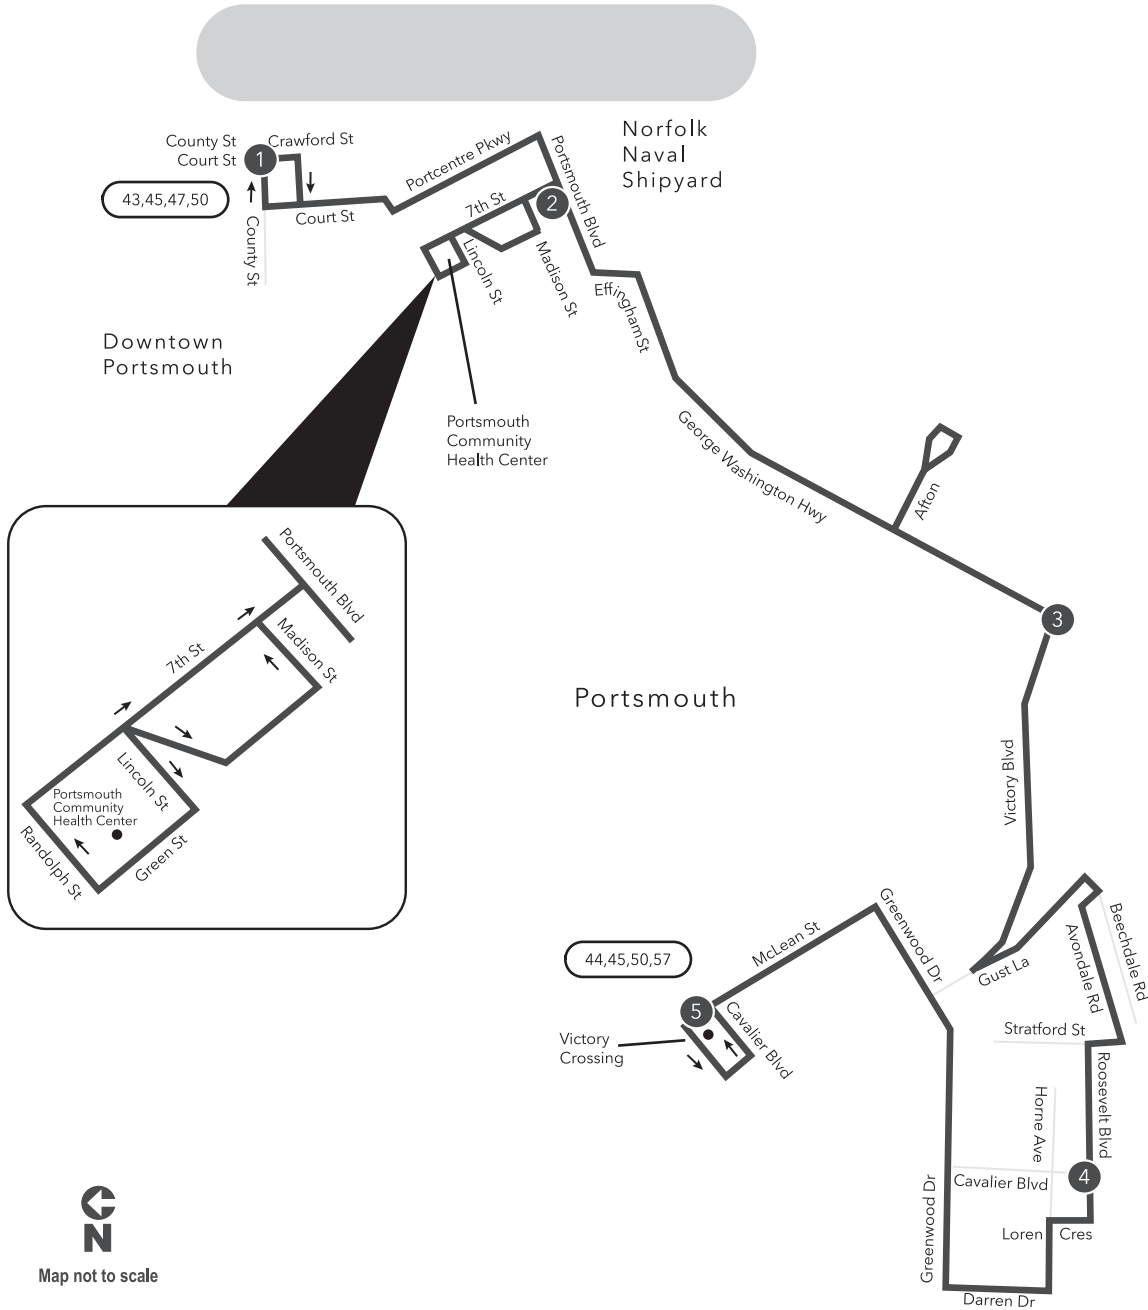

Route 041 Downtown Portsmouth / Craddock

GN
Map not to scale

Legend	
	Weekday & Saturday
	Streets
	Time Point
	Connecting Bus Routes
	Point of Interest

* County St & Court St
PM times are shaded & in bold.

WEEKDAY: From Downtown Portsmouth to Victory Crossing	WEEKDAY: From Victory Crossing to Downtown Portsmouth

	1	2	3	4	5		5	4	3	2	1
	* Downtown Portsmouth	Madison Highrise	Geo Washington Hwy Victory Blvd	Cavalier Blvd Roosevelt Blvd	Victory Crossing		Victory Crossing	Cavalier Blvd Roosevelt Blvd	Geo Washington Hwy Victory Blvd	Madison Highrise	* Downtown Portsmouth
6:03	6:15	6:30	6:40	6:52		5:56	—	6:01	6:18	6:25	
7:03	7:15	7:30	7:40	7:52		7:03	7:18	7:31	7:50	7:55	
8:03	8:13	8:28	8:38	8:50		8:03	8:18	8:29	8:48	8:53	
9:03	9:13	9:28	9:38	9:50		9:03	9:18	9:29	9:48	9:53	
10:03	10:13	10:29	10:39	10:53		10:03	10:19	10:30	10:50	10:56	
11:03	11:13	11:29	11:39	11:53		11:03	11:19	11:30	11:50	11:56	
12:03	12:13	12:29	12:39	12:53		12:03	12:19	12:30	12:50	12:55	
1:03	1:13	1:29	1:39	1:53		1:03	1:19	1:30	1:50	1:55	
2:03	2:13	2:29	2:39	2:53		2:03	2:19	2:30	2:50	2:55	
3:03	3:13	3:31	3:41	3:54		3:03	3:20	3:31	3:49	3:55	
4:03	4:13	4:31	4:41	4:54		4:03	4:20	4:31	4:49	4:55	
5:03	5:13	5:31	5:41	5:54		5:03	5:20	5:31	5:49	5:55	
6:03	6:13	6:28	6:38	6:53		6:03	6:20	6:30	6:46	6:53	

SATURDAY: From Downtown Portsmouth to Victory Crossing	SATURDAY: From Victory Crossing to Downtown Portsmouth

	1	2	3	4	5		5	4	3	2	1
	* Downtown Portsmouth	Madison Highrise	Geo Washington Hwy Victory Blvd	Cavalier Blvd Roosevelt Blvd	Victory Crossing		Victory Crossing	Cavalier Blvd Roosevelt Blvd	Geo Washington Hwy Victory Blvd	Madison Highrise	* Downtown Portsmouth
6:03	6:12	6:26	6:36	6:49		6:03	6:17	6:27	6:41	6:46	
7:03	7:12	7:26	7:36	7:49		7:03	7:18	7:28	7:43	7:48	
8:03	8:12	8:26	8:37	8:51		8:03	8:18	8:28	8:43	8:48	
9:03	9:12	9:26	9:37	9:51		9:03	9:18	9:28	9:43	9:48	
10:03	10:12	10:26	10:37	10:51		10:03	10:18	10:28	10:43	10:48	
11:03	11:12	11:26	11:37	11:51		11:03	11:18	11:28	11:43	11:48	
12:03	12:12	12:26	12:37	12:51		12:03	12:19	12:29	12:44	12:49	
1:03	1:12	1:26	1:37	1:51		1:03	1:19	1:29	1:44	1:49	
2:03	2:12	2:26	2:37	2:52		2:03	2:19	2:29	2:44	2:49	
3:03	3:14	3:28	3:39	3:55		3:03	3:20	3:30	3:46	3:51	
4:03	4:14	4:28	4:39	4:55		4:03	4:20	4:30	4:46	4:51	
5:03	5:14	5:28	5:39	5:55		5:03	5:20	5:30	5:46	5:51	
6:03	6:14	6:28	6:39	6:55		6:03	6:19	6:29	6:43	6:48	

Revised: 11.13.17

Route 041 Downtown Portsmouth / Craddock