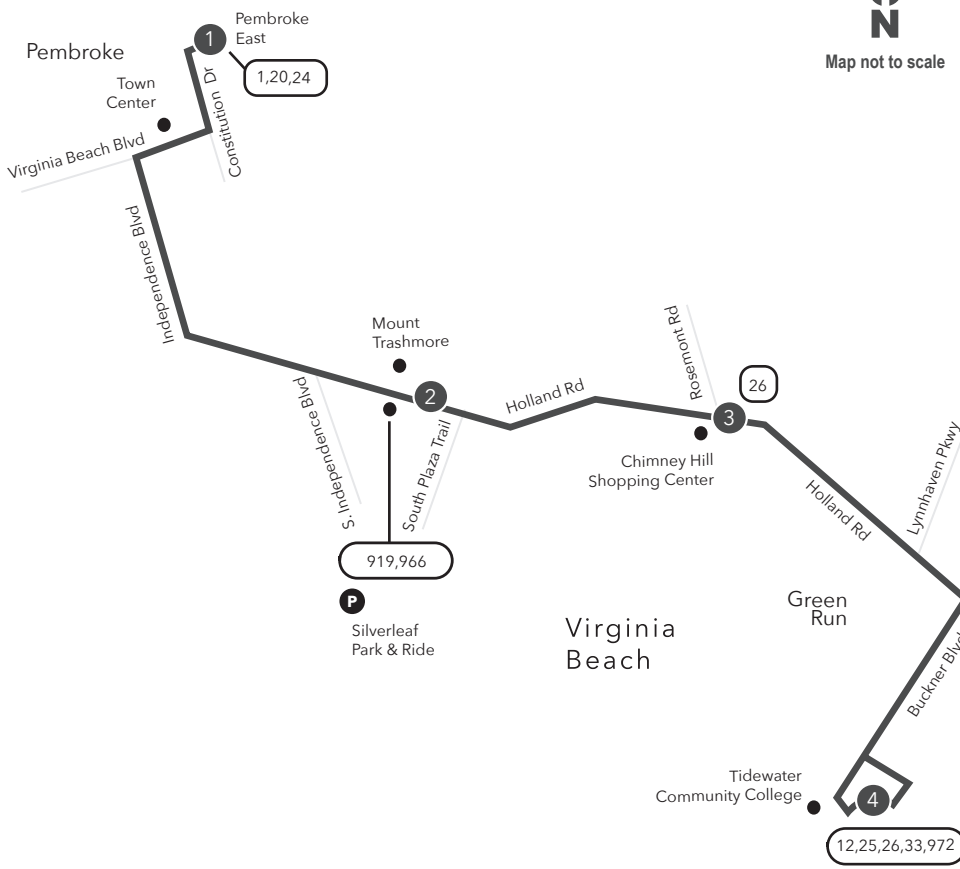

Route 036 Pembroke East / TCC Virginia Beach

Legend

- Weekday & Saturday
- Streets
- Time Point
- Connecting Bus Routes
- Point of Interest
- Park & Ride

Map not to scale

PM times are shaded & in bold.

WEEKDAY: From Pembroke East to TCC, Virginia Beach Campus | **WEEKDAY:** From TCC, Virginia Beach Campus to Pembroke East

1	2	3	4	4	3	2	1
Pembroke East	Holland Rd South Plaza Trail	Holland Rd Rosemont Rd	TCC VA Beach	TCC VA Beach	Holland Rd Rosemont Rd	Holland Rd South Plaza Trail	Pembroke East
6:13	6:24	6:28	6:38	5:48	6:00	6:04	6:15
6:43	6:54	6:58	7:08	6:18	6:33	6:37	6:48
7:13	7:26	7:31	7:41	6:48	7:03	7:07	7:18
7:43	7:56	8:01	8:11	7:18	7:33	7:37	7:48
8:13	8:26	8:31	8:41	7:48	8:03	8:08	8:21
8:43	8:56	9:01	9:11	8:18	8:33	8:38	8:51
9:13	9:28	9:33	9:43	8:48	9:03	9:08	9:21
10:13	10:28	10:33	10:43	9:48	10:03	10:07	10:20
11:13	11:28	11:33	11:43	10:48	11:03	11:07	11:20
12:13	12:27	12:33	12:45	11:48	12:03	12:07	12:20
1:13	1:27	1:33	1:45	12:48	1:03	1:07	1:20
2:13	2:27	2:33	2:45	1:48	2:03	2:07	2:20
3:11	3:25	3:30	3:45	2:48	3:03	3:08	3:21
3:41	3:55	4:00	4:15	3:18	3:35	3:40	3:53
4:11	4:25	4:30	4:45	3:48	4:05	4:10	4:23
4:39	4:53	4:58	5:13	4:18	4:35	4:40	4:53
5:11	5:25	5:30	5:45	4:48	5:05	5:10	5:23
5:39	5:53	5:58	6:10	5:18	5:35	5:40	5:53
6:13	6:24	6:29	6:41	5:48	6:04	6:08	6:20
7:10	7:21	7:26	7:38	6:48	7:01	7:05	7:17
8:22	8:33	8:38	8:50	7:48	8:01	8:05	8:17
9:34	9:45	9:50	10:02	9:00	9:13	9:17	9:29
				10:12	10:25	10:29	10:41

Route 036

Pembroke East / TCC Virginia Beach

Effective: 10.20.19