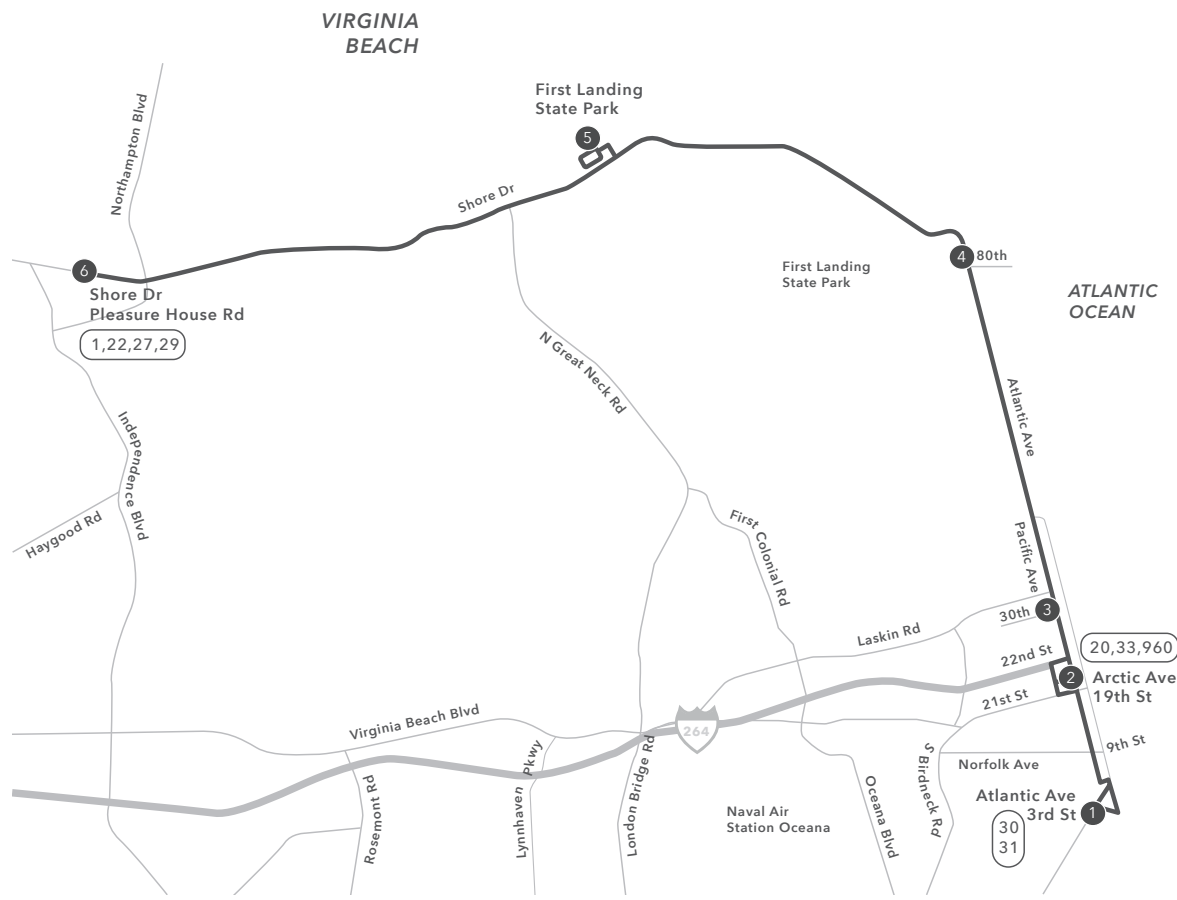

ROUTE 35 SHORE DR & PLEASURE HOUSE RD / ATLANTIC AVE & 3RD ST

Legend

- Daily
- Streets
- Time Point
- Connecting Bus Routes
- Point of Interest

PM times are shaded & in bold.

MONDAY - SUNDAY: Atlantic Ave & 3rd St to Shore Dr & Pleasure House Rd

1	2	3	4	5	6
Atlantic Ave 3rd St	Arctic Ave 19th St	Pacific Ave 30th St	Atlantic Ave 80th St	First Landing	Pleasure House Rd Shore Dr
7:50	8:00	8:06	8:18	8:26	8:42
8:27	8:37	8:43	8:55	9:03	9:19
8:50	9:00	9:06	9:18	9:26	9:42
9:27	9:37	9:43	9:55	10:03	10:19
9:50	10:00	10:06	10:18	10:26	10:42
10:27	10:37	10:43	10:55	11:03	11:19
10:50	11:00	11:06	11:18	11:26	11:42
11:27	11:37	11:43	11:55	12:03	12:19
11:50	12:00	12:06	12:18	12:26	12:42
12:27	12:37	12:43	12:55	1:03	1:19
12:50	1:00	1:06	1:18	1:26	1:42
1:27	1:37	1:43	1:55	2:03	2:19
1:50	2:00	2:06	2:18	2:26	2:42
2:27	2:37	2:43	2:55	3:03	3:19
2:50	3:00	3:06	3:18	3:26	3:42
3:27	3:37	3:43	3:55	4:03	4:19
3:50	4:00	4:06	4:18	4:26	4:42
4:27	4:37	4:43	4:55	5:03	5:19
4:50	5:00	5:06	5:18	5:26	5:42
5:27	5:37	5:43	5:55	6:03	6:19
5:50	6:00	6:06	6:18	6:26	6:42
6:27	6:37	6:43	6:55	7:03	7:19
6:50	7:00	7:06	7:18	7:26	7:42
7:27	7:37	7:43	7:55	8:03	8:19
7:50	8:00	8:06	8:18	8:26	8:42
8:27	8:37	8:43	8:55	9:03	9:19
8:50	9:00	9:06	9:18	9:26	9:42
9:27	9:37	9:43	9:55	10:03	10:19
9:50	10:00	10:06	10:18	10:26	10:42
10:27	10:37	10:43	10:55	11:03	11:19
10:50	11:00	11:06	11:18	11:26	11:42
11:27	11:37	11:43	11:55	12:03	12:19
11:50	12:00	12:06	12:18	12:26	12:42